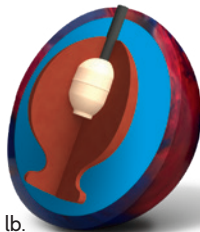

COLUMBIA300.COM

MESSENGER POWERCOR PEARL™

WEIGHTS: 16-10 Pounds
LANE CONDITION: Medium to light oil
REACTION: Slid flip

©2022 Columbia 300 • Form #0522-44

16-14 lb.

PERFORMANCE: Advanced - Messenger
COLOR: Ruby / Sapphire
CORE: Messenger PowerCOR
COVERSTOCK: Reflex Pearl
COVER TYPE: Pearl Reactive
FINISH: 500, 1000, 2000 Siaair / Crown Factory Compound
WARRANTY: 2 yrs from purchase date