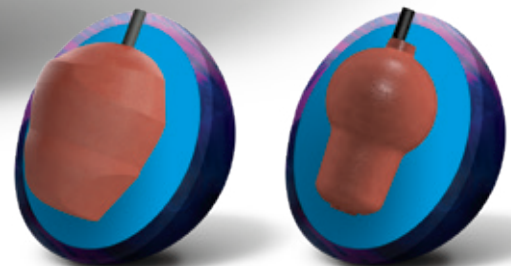

ERUPTION PEARL™

PERFORMANCE: Eruption - Advanced
PART NUMBER: 60-106594-93X
COLOR: Dark Blue / Purple
CORE: Resurgence
COVERSTOCK: Reflex
COVER TYPE: Pearl Reactive
FINISH: 500, 1000, 1500 Siaair / Crown Factory Compound
WEIGHTS: 16-12 Pounds
LANE CONDITION: Medium oil
REACTION: Skid / Flip
WARRANTY: Two years from purchase date