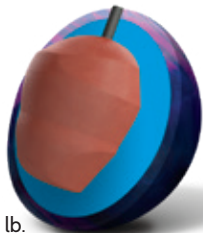

COLUMBIA300.COM

ERUPTION PEARL™

WEIGHTS: 16-12 Pounds
LANE CONDITION: Medium oil
REACTION: Skid / Flip

©2021 Columbia 300 • Form #1121-07

16-14 lb.

PERFORMANCE: Eruption - Advanced
COLOR: Dark Blue / Purple
CORE: Resurgence
COVERSTOCK: Reflex
COVER TYPE: Pearl Reactive
FINISH: 500, 1000, 1500 Siaair /
Crown Factory Compound
WARRANTY: 2 yrs from purchase date

	16 lb	15 lb	14 lb
RG	2.479	2.469	2.499
DIFF	0.040	0.043	0.038

	13 lb	12 lb
RG	2.582	2.605
DIFF	0.042	0.042

13-12 lb.