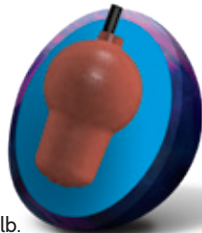

COLUMBIA300.COM

ERUPTION PEARL™

WEIGHTS: 16-12 Pounds
LANE CONDITION: Medium oil
REACTION: Skid / Flip

©2021 Columbia 300 • Form #1121-07

16-14 lb.

PERFORMANCE: Eruption - Advanced
COLOR: Dark Blue / Purple
CORE: Resurgence
COVERSTOCK: Reflex
COVER TYPE: Pearl Reactive
FINISH: 500, 1000, 1500 Siaair /
Crown Factory Compound
WARRANTY: 2 yrs from purchase date

	16 lb	15 lb	14 lb
RG	2.479	2.469	2.499
DIFF	0.040	0.043	0.038

	13 lb	12 lb
RG	2.582	2.605
DIFF	0.042	0.042

13-12 lb.