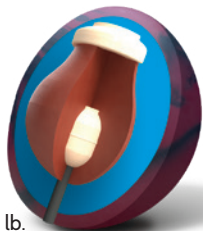

# CUDA POWERCOR™

**WEIGHTS:** 16-12 Pounds

**LANE CONDITION:** Medium to heavy oil

**REACTION:** Strong midlane and backend

©2022 Columbia 300 • Form #0622-178

16-14 lb.

**PERFORMANCE:** HP - Cuda

**COLOR:** Burgundy / Black

**CORE:** Cuda PowerCOR

**COVERSTOCK:** ERT Solid

**COVER TYPE:** Solid Reactive

**FINISH:** 500, 1500 Siaair Micro Pad

**WARRANTY:** 2 yrs from purchase date

**16 lb 15 lb 14 lb**

<b>RG</b>	2.511	2.501	2.532
<b>DIFF</b>	0.041	0.047	0.047