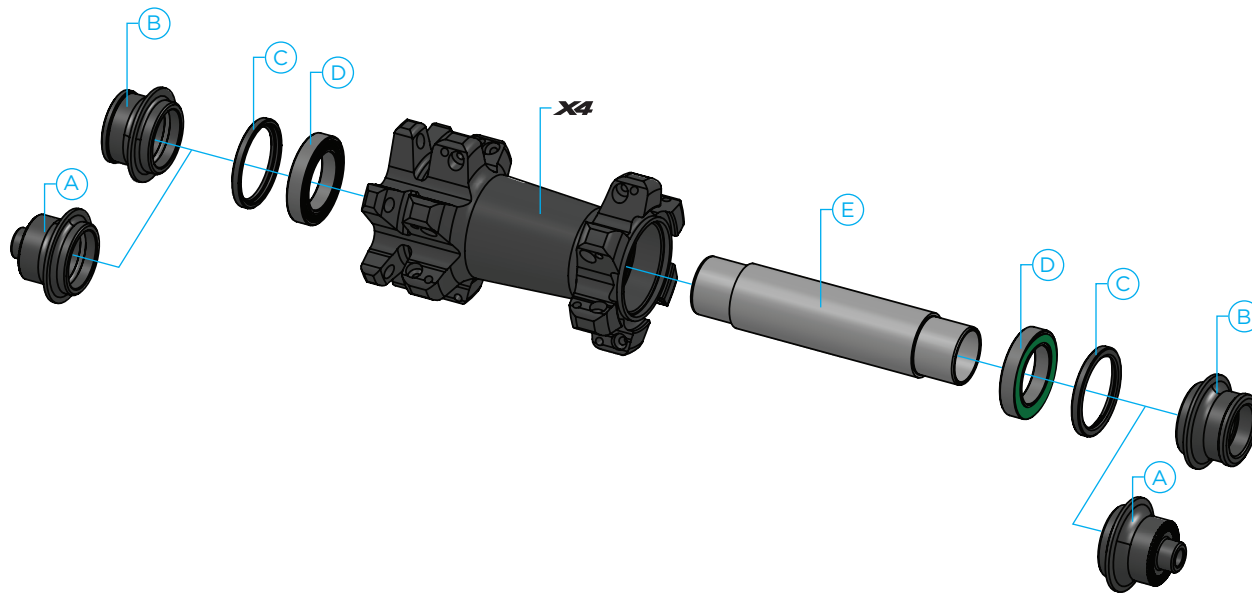

# FRONT HUB X4

HUB CODE	WHEELS
X4	EA70 XL, EA70 XCT, VICE XCT

LOCATION	DESCRIPTION	QTY	PART #
A	END CAP X4 FRONT 9X100QR	2	8005969
B	END CAP X4 FRONT 15X100	2	8005968
C	SEAL 21MM ID X 26MM OD	2	8005982
D	BEARING 6803 MTN HYBRID AM	2	2034793
E	AXLE FRONT X4	1	8005955

KIT NAME	KIT#
X4 FRONT (OR REAR+FRONT) BEARING INSTALLATION TOOL KIT	TBD