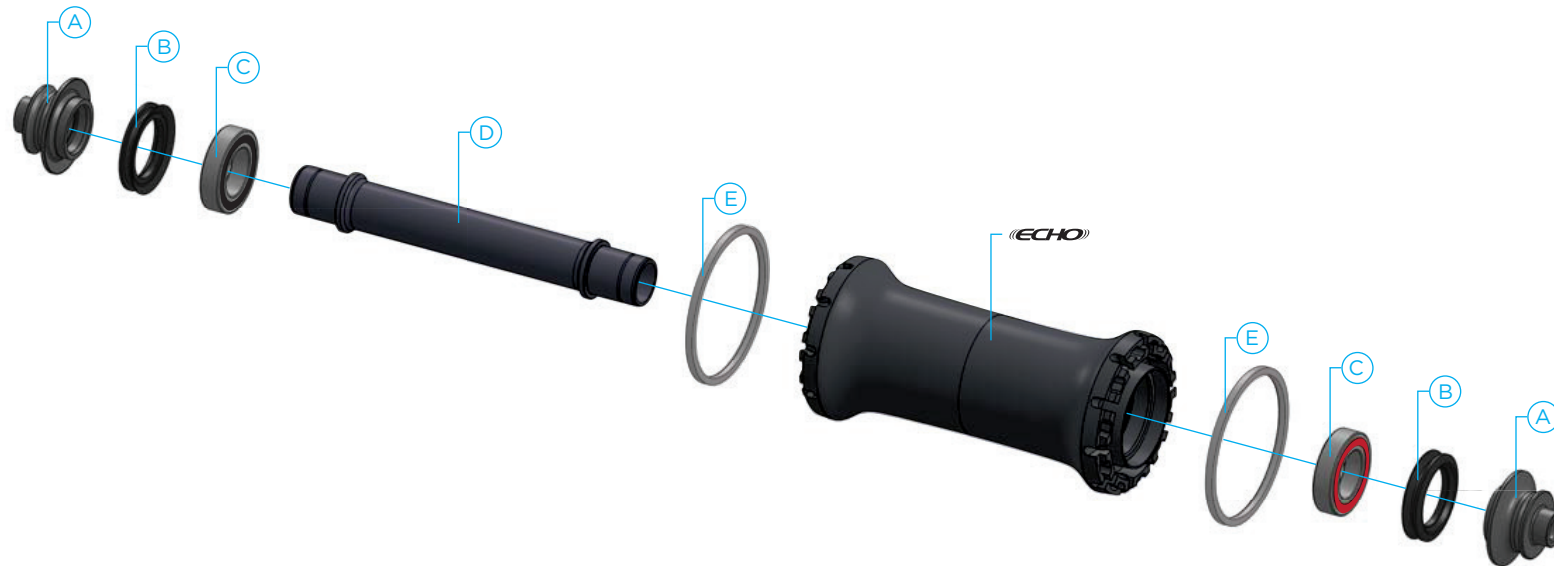

FRONT HUB ECHO

HUB CODE	WHEELS
ECHO	EA90 SL, EA90 SLX, EC90 Aero

LOCATION	DESCRIPTION	PART #
A	END CAP ECHO FRONT	8005973
B	SEAL ECHO FRONT END CAP PAIR	7046619
C	BEARING 7801 ACB AM	8005964
D	AXLE ECHO FRONT QR	8005954
E	SPOKE RETAINING RING SET ECHO FRONT	8005987

KIT NAME	KIT#
ECHO FRONT & REAR BEARING INSTALLATION TOOL KIT	8004016