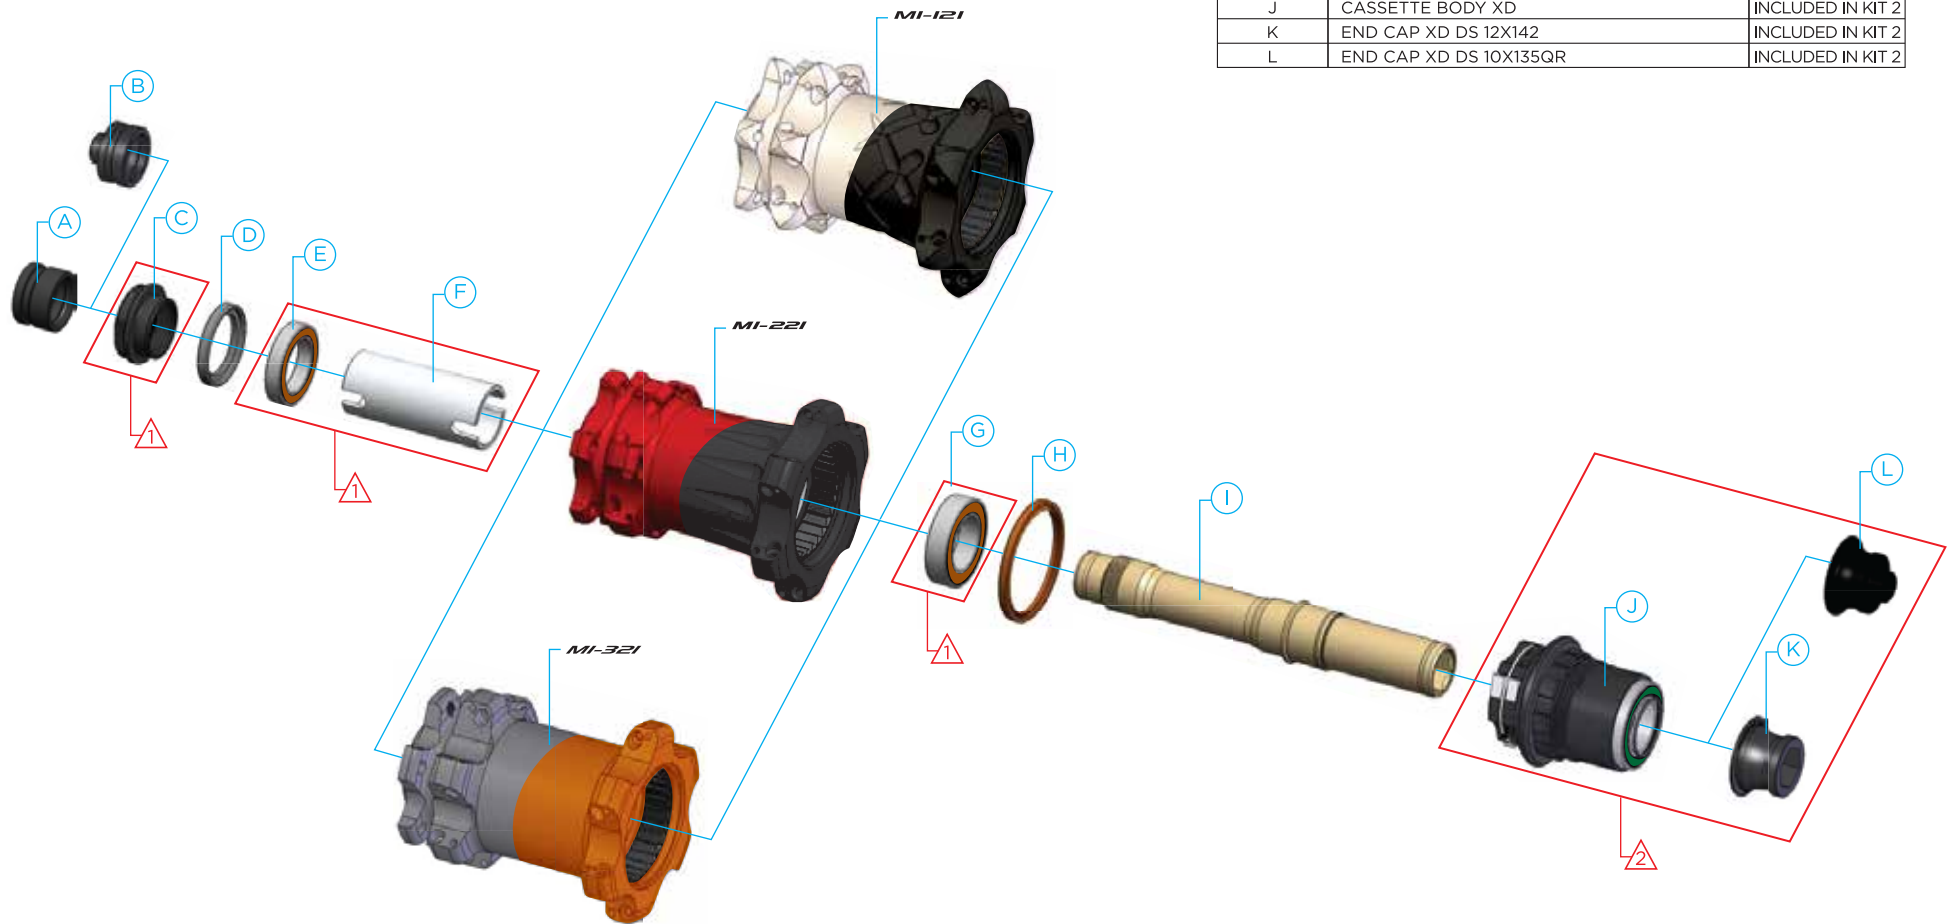

REAR HUB M1-121, M1-221, M1-321

HUB CODE	WHEELS
M1-121, M1-221, M1-321	HAVEN, HAVEN CARBON, EC90 XC, EA90 XC, EA90 XD, EC70 MTN, HAVOC UST

LOCATION	DESCRIPTION	PART#
A	END CAP M1-_21 NDS 12X142	2027510
B	END CAP M1-_21 SL NDS 10X135QR	2027509
C	BEARING LOCK NUT M1	INCLUDED IN KIT 1
D	SEAL 6803 BEARING LOCATION	2031853
E	BEARING 6803 MTN CO BROWN AM	8004014
F	BEARING SPACER MTN M1	INCLUDED IN KIT 1
G	BEARING 17287 MTN CO BROWN	8004013
H	SEAL CASSETTE BODY (RED)	2014361
I	AXLE M1-_21 12X142/135	2031758
J	CASSETTE BODY XD	INCLUDED IN KIT 2
K	END CAP XD DS 12X142	INCLUDED IN KIT 2
L	END CAP XD DS 10X135QR	INCLUDED IN KIT 2

	KIT NAME	KIT#	PARTS INCLUDED
⚠	M1 BEARING SPACER / BEARING KIT	8004010	C, E, F, G
⚠	CASSETTE BODY M1 XD (XX1) *	8003450	J, K, L
	M1 REAR BEARING INSTALLATION TOOL KIT	8004015	

*MUST USE 2031758 (GOLD) AXLE AND COMPATIBLE END CAPS
2031760 (BLACK) AXLE IS NOT COMPATIBLE WITH XD CASSETTE BODY