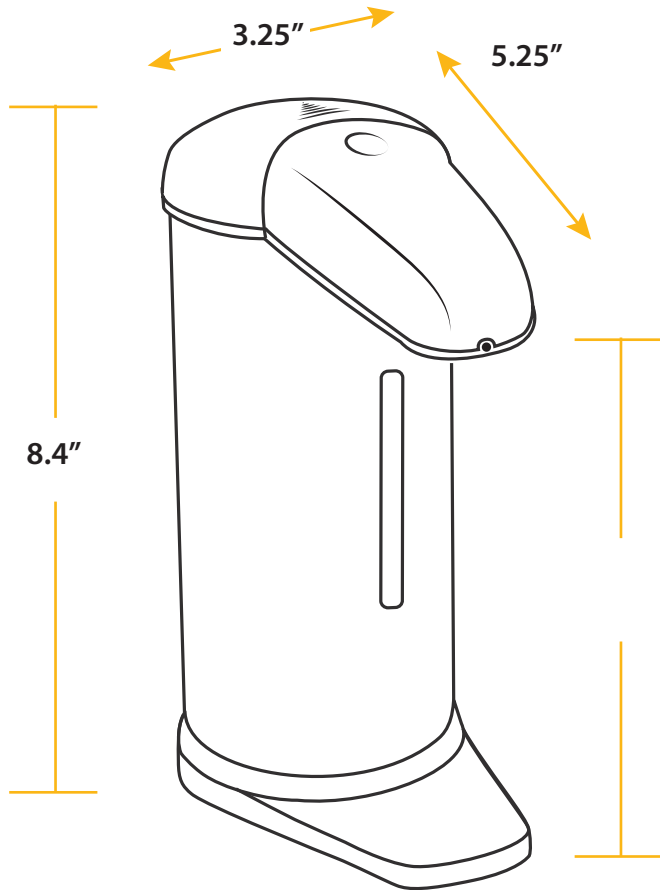

16 oz Stainless Steel **TOUCHLESS SENSOR SOAP DISPENSER**

The HLS Commercial® EZ Soap Dispenser offers the quickest and most hygienic way to wash hands. Simply place your hand within the infrared sensor's range and the Touch-Free EZ Soap Dispenser will automatically dispense the perfect amount of soap for a single hand wash.

SPECIFICATIONS

Model: HLSD001S

Dimensions: 5.25" L x 3.25" W x 8.4" H

Package Dimensions: 7" L x 5" W x 10" H

Product Weight: 1 lb.

Package Weight:

Capacity: 16 oz.

Material: Stainless Steel