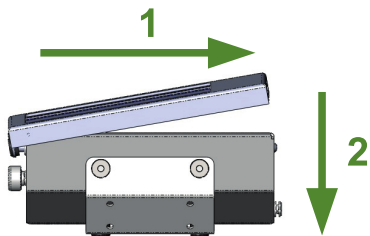

RB 850 Rally Electrical Roobook Holder

Use duct tape to attach
paper roll to the plastic paper guides

Load/unload the roadbook?
Will be easier if you keep transmission
arm in the central position!

Press the **red button** to turn on/off the roadbook light

No Power ? Ride in emergency manual mode!