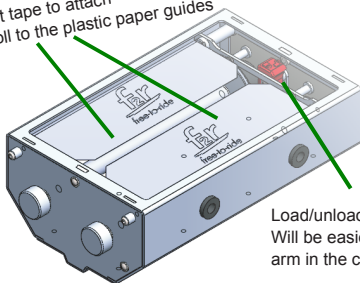

RB 850 Rally Electrical Roobook Holder

Use duct tape to attach
paper roll to the plastic paper guides

Load/unload the roadbook?
Will be easier if you keep transmission
arm in the central position!

Press the **red button** to turn on/off the roadbook light

No Power ? Ride in emergency manual mode!