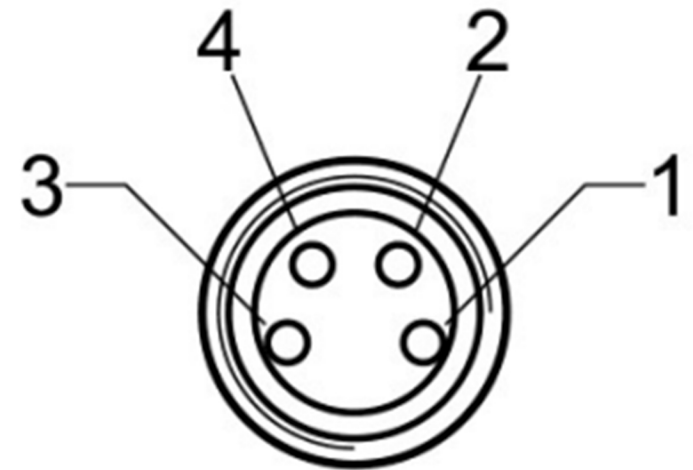

# MigTec to f2r Power Box Wiring Diagram

**Male**

**Female**

Pin	Cable Colour (may vary)	Roadbook Wire Colour	Function
1	Black	Blue (LED)	Ground
2	Blue	Brown (Motor)	Motor 1
3	Brown	Brown (LED)	+12vdc
4	White	Blue (Motor)	Motor 2