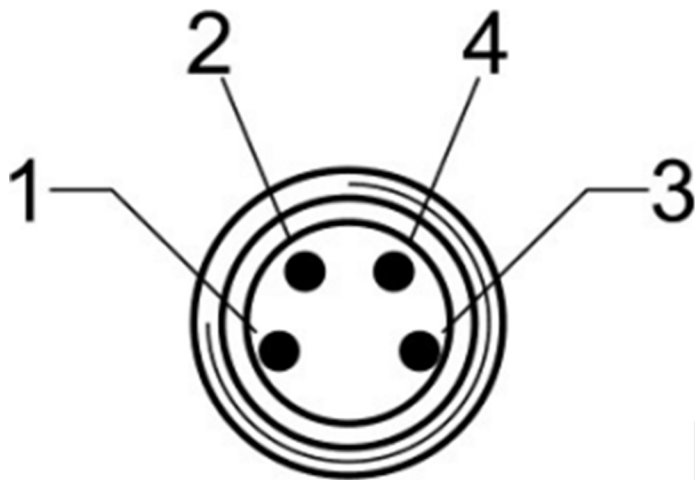

# MigTec to f2r Power Box Wiring Diagram

**Male**

**Female**

Pin	Cable Colour (may vary)	Roadbook Wire Colour	Function
1	Black	Blue (LED)	Ground
2	Blue	Brown (Motor)	Motor 1
3	Brown	Brown (LED)	+12vdc
4	White	Blue (Motor)	Motor 2