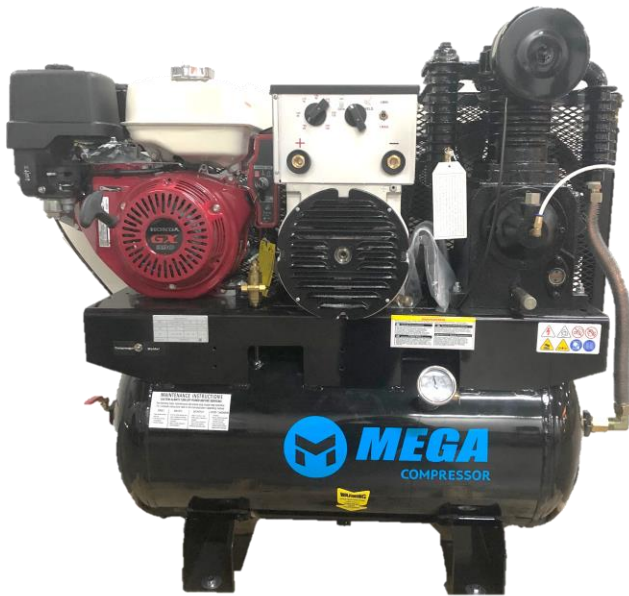

MEGA MP-13030HWG-250 **Welder/Compressor/ Generator**

MP-13030HWG- 250 Amp Welder/Generator Combo

- ◆ 2 Cylinder Cast Iron Air Compressor Pump with Head Unloader
- ◆ 30 Gallon ASME Tank the For More Air Storability
- ◆ 19 @ 175 PSI Delivered CFM – 250 Amp welder / 5.5KW Generating Output
- ◆ Honda GX390 13HP Electric Key Start Engine
- ◆ USA Build Conrader Valve
- ◆ Low RPM high performance output
- ◆ Air Line Control Valve
- ◆ Assembled in USA

MEGA
COMPRESSOR