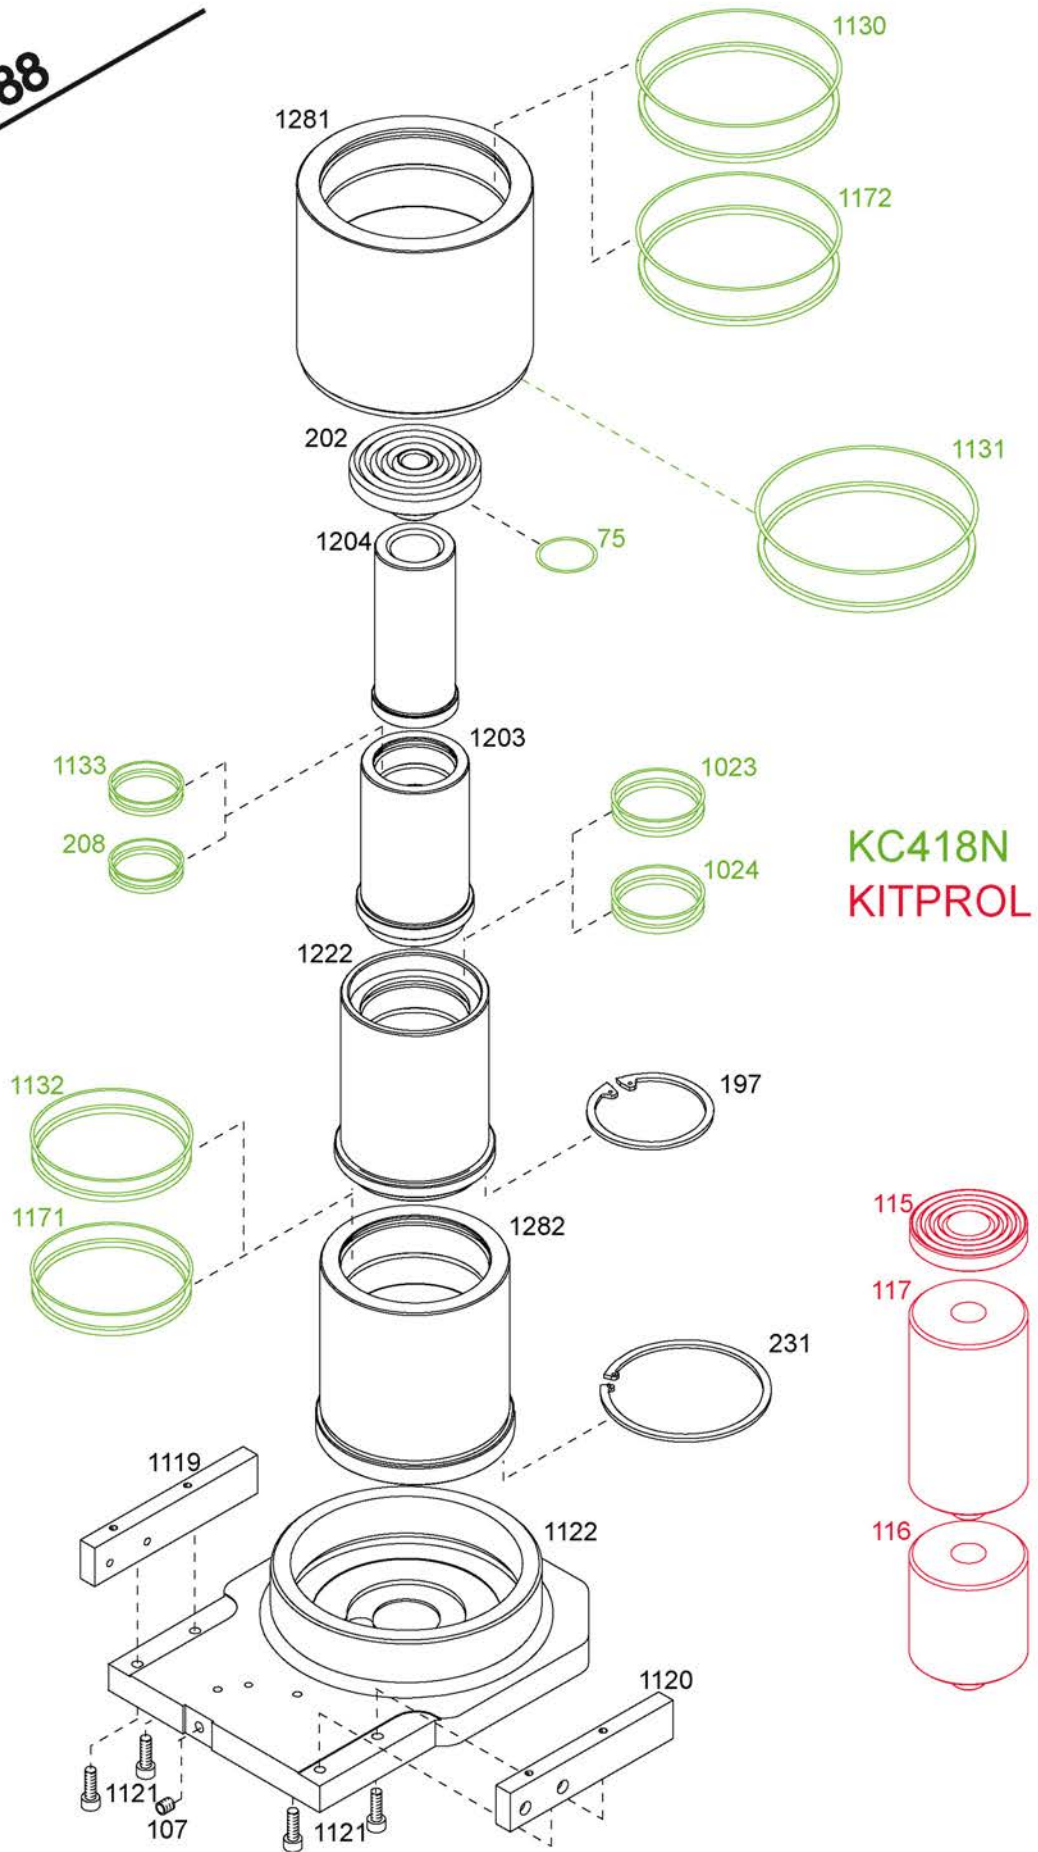

Equipment Supply Company

Parts Breakdown

YAK 88/55/25/17 Ton Jack

ESCO #92010

Model #92010 - Parts Breakdown

Model #92010 - Parts Breakdown

1188

Model #92010 - Parts Breakdown

Model #92010 - Parts Breakdown

Model #92010 - Parts Breakdown

Model #92010 - Parts Breakdown

Model #92010 - Parts Breakdown

The Proper Tools To Keep Your Equipment **MOVING**

Scan this Code to Go to
the ESCO website