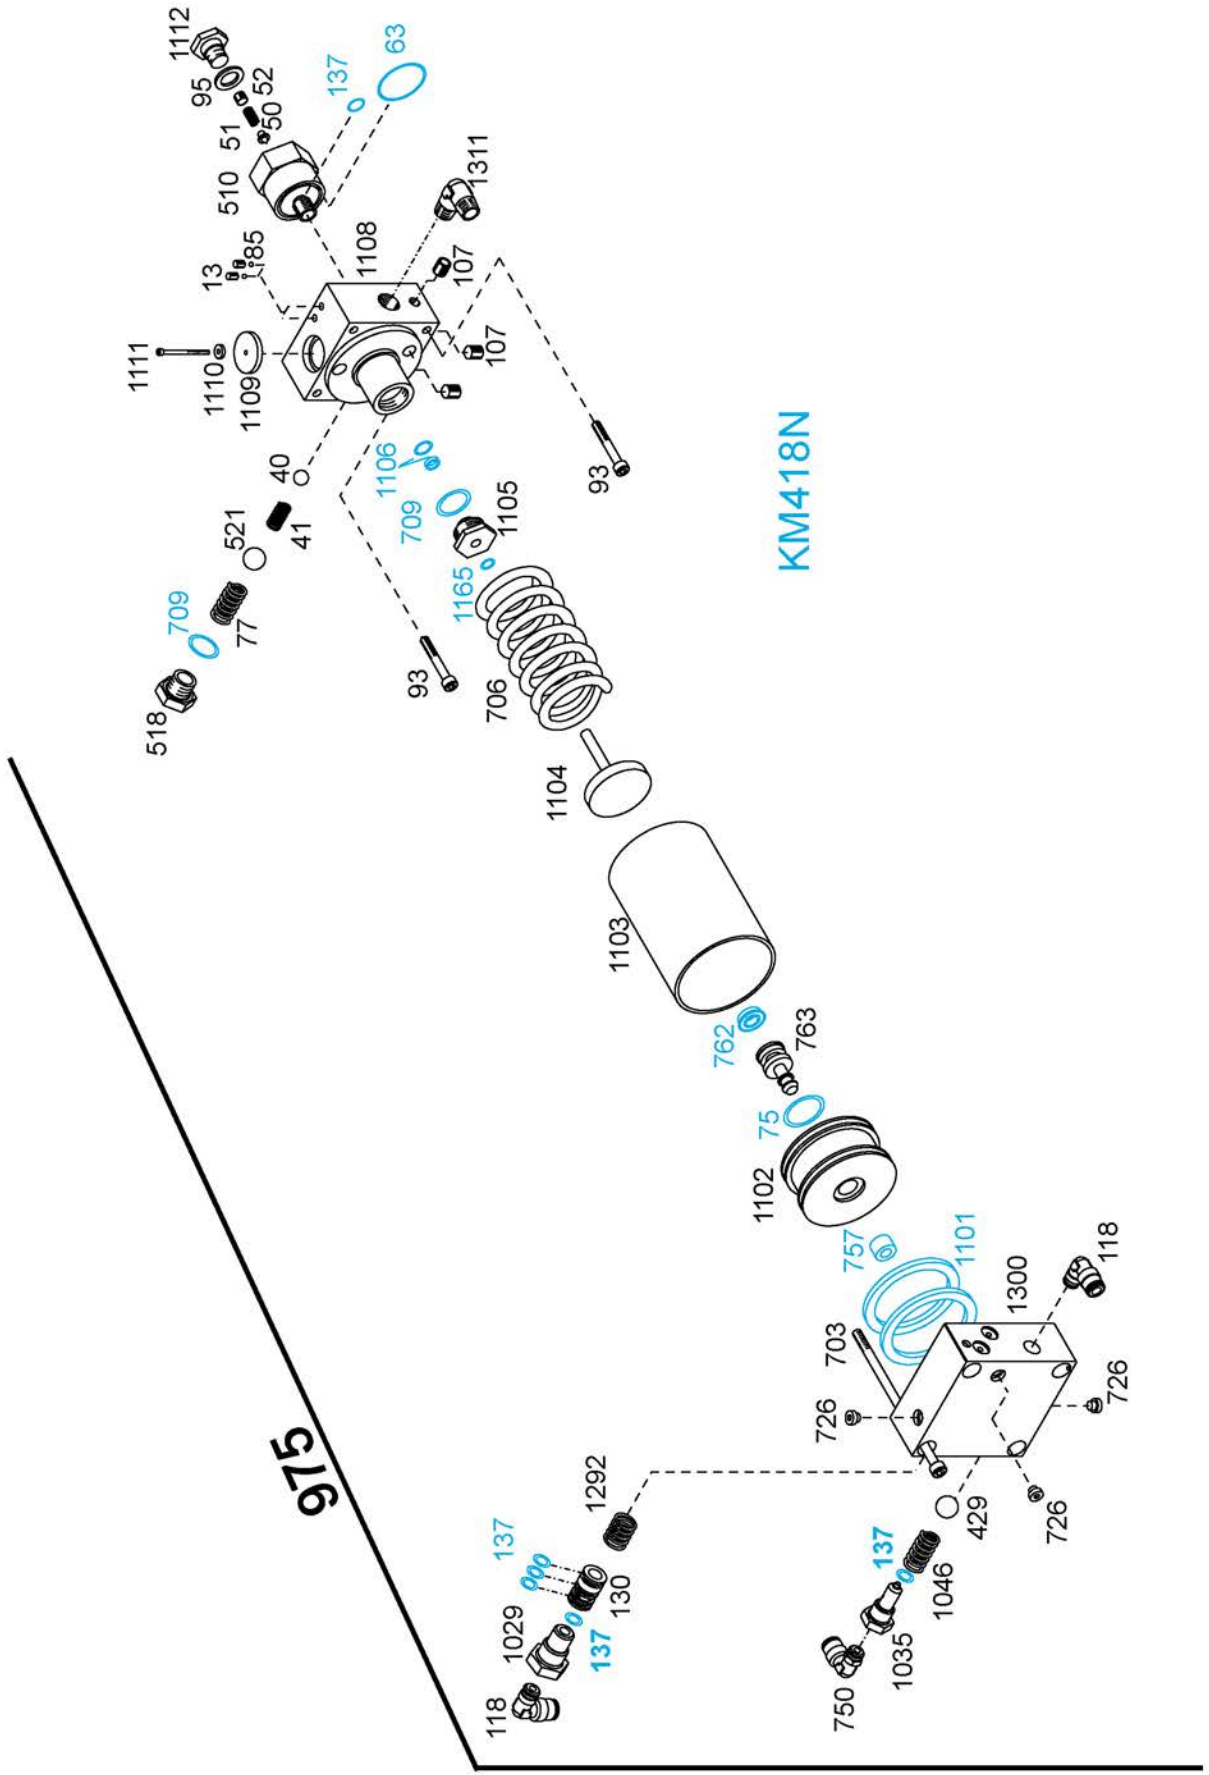

Equipment Supply Company

Parts Breakdown

YAK 88/55/25/17 Ton Jack

ESCO #92010

Model #92010 - Parts Breakdown

Model #92010 - Parts Breakdown

1188

Model #92010 - Parts Breakdown

Model #92010 - Parts Breakdown

Model #92010 - Parts Breakdown

Model #92010 - Parts Breakdown

Model #92010 - Parts Breakdown

The Proper Tools To Keep Your Equipment **MOVING**

Scan this Code to Go to
the ESCO website