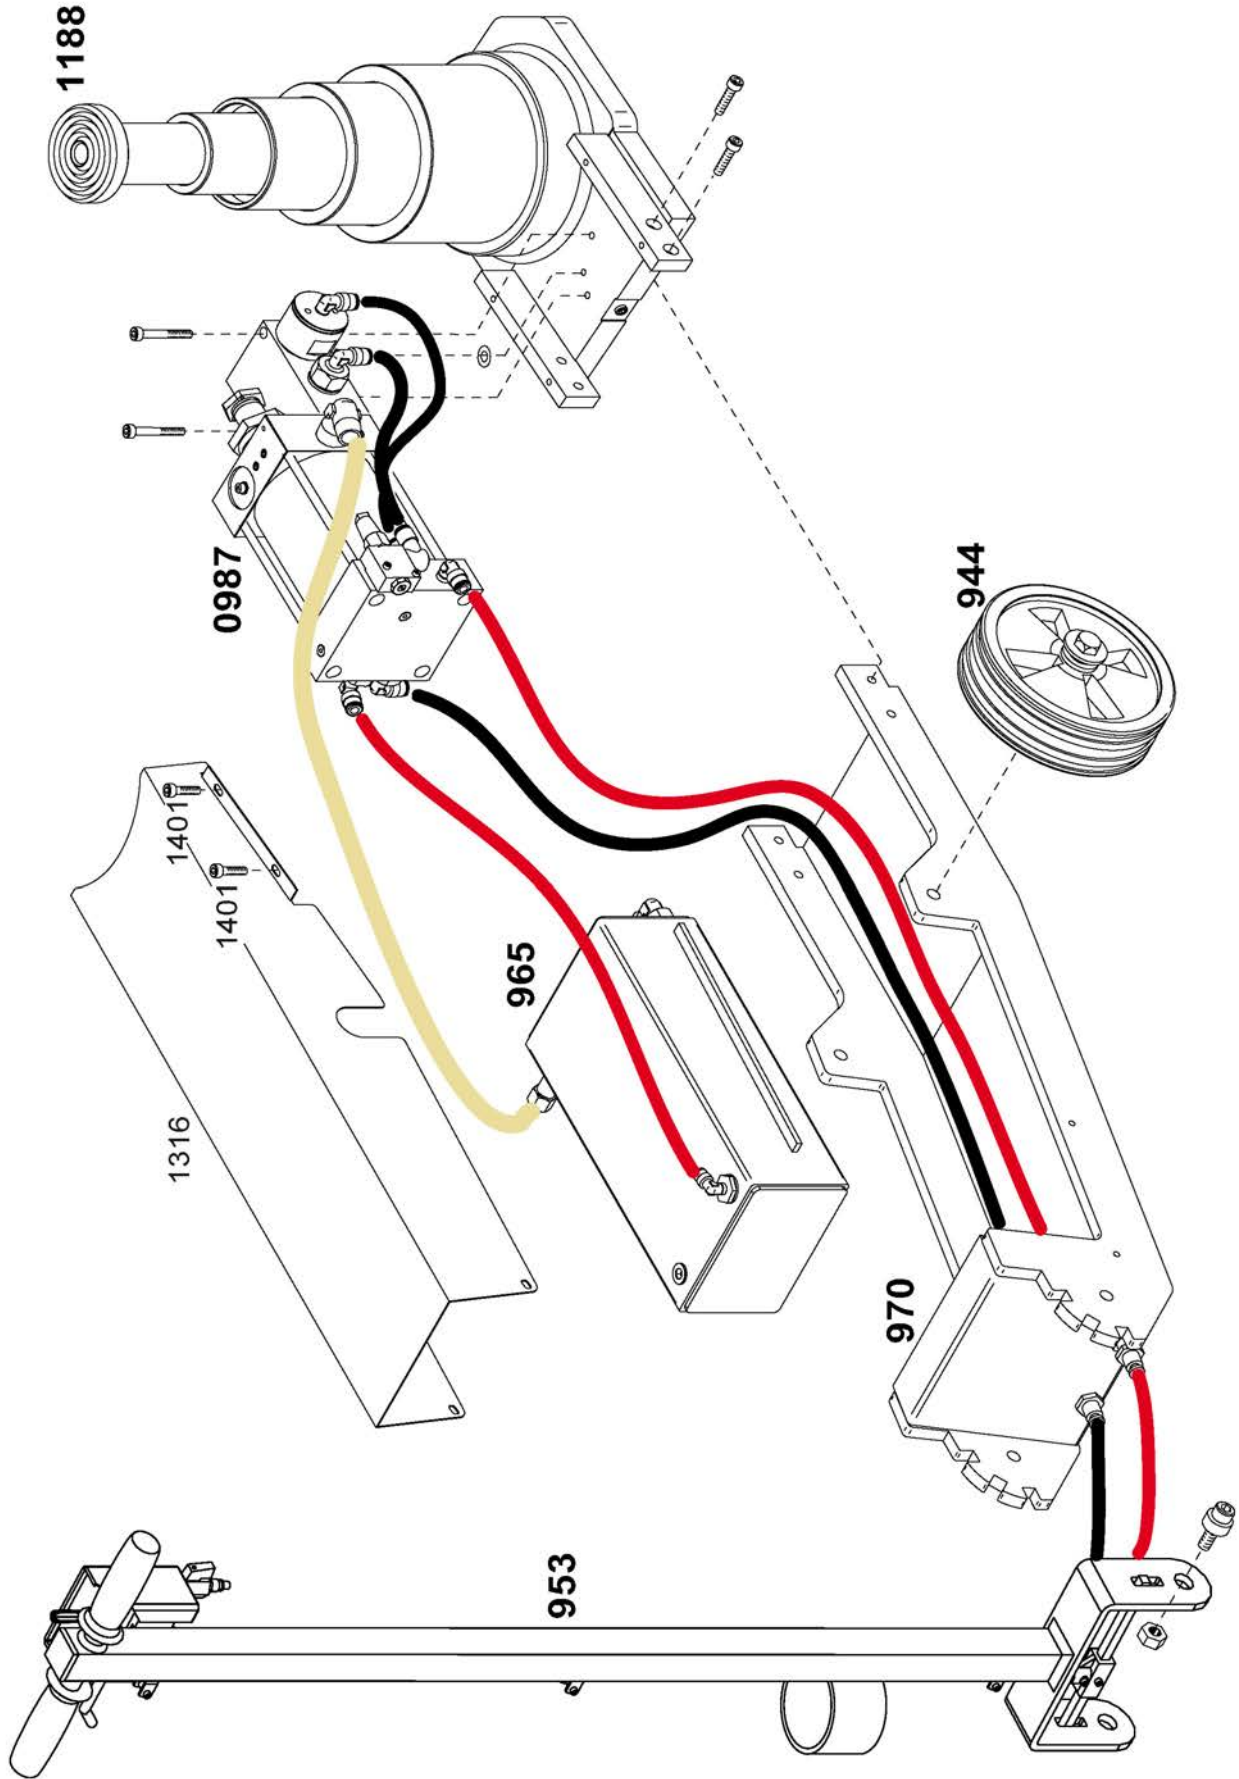

Equipment Supply Company

Parts Breakdown

YAK 88/55/25/17 Ton Jack

ESCO #92010

Model #92010 - Parts Breakdown

Model #92010 - Parts Breakdown

1188

Model #92010 - Parts Breakdown

Model #92010 - Parts Breakdown

Model #92010 - Parts Breakdown

Model #92010 - Parts Breakdown

Model #92010 - Parts Breakdown

The Proper Tools To Keep Your Equipment **MOVING**

Scan this Code to Go to
the ESCO website