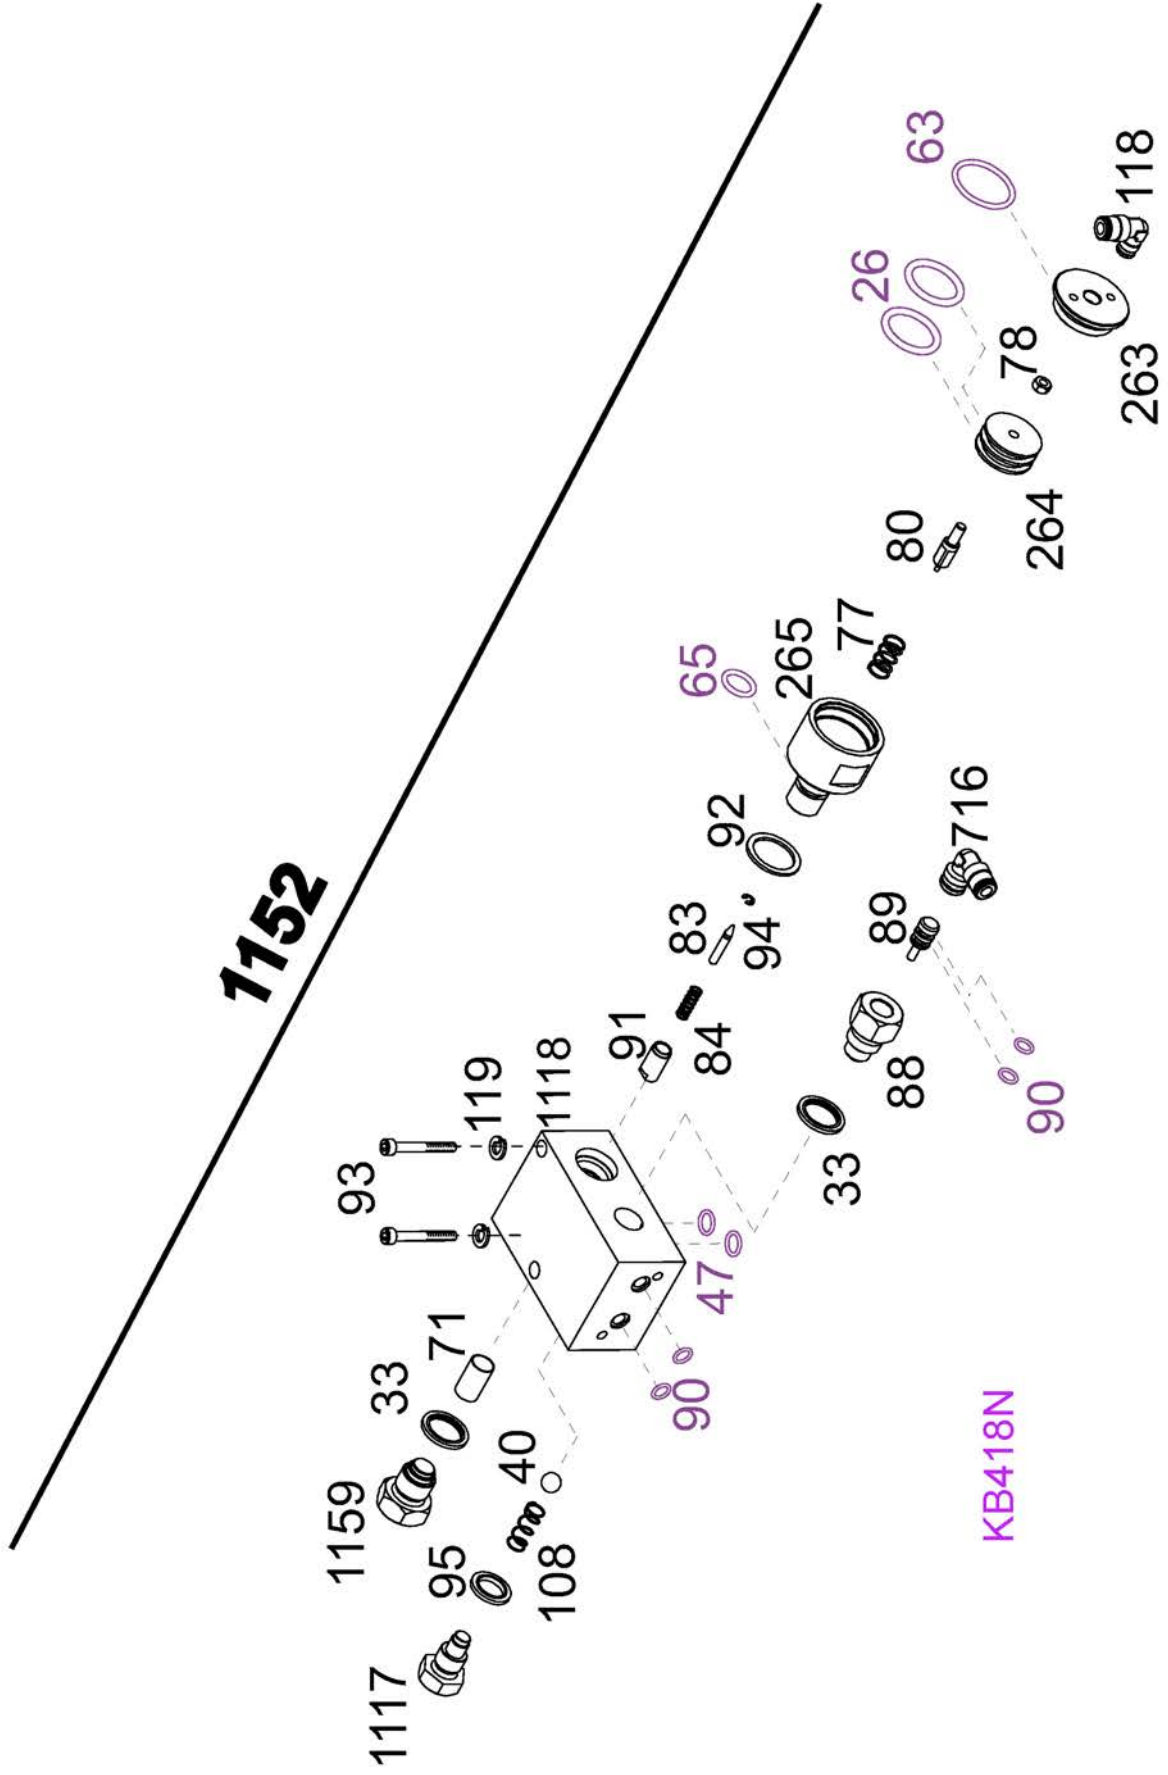

Equipment Supply Company

Parts Breakdown

YAK 88/55/25/17 Ton Jack

ESCO #92010

Model #92010 - Parts Breakdown

Model #92010 - Parts Breakdown

1188

Model #92010 - Parts Breakdown

Model #92010 - Parts Breakdown

Model #92010 - Parts Breakdown

Model #92010 - Parts Breakdown

Model #92010 - Parts Breakdown

The Proper Tools To Keep Your Equipment **MOVING**

Scan this Code to Go to
the ESCO website