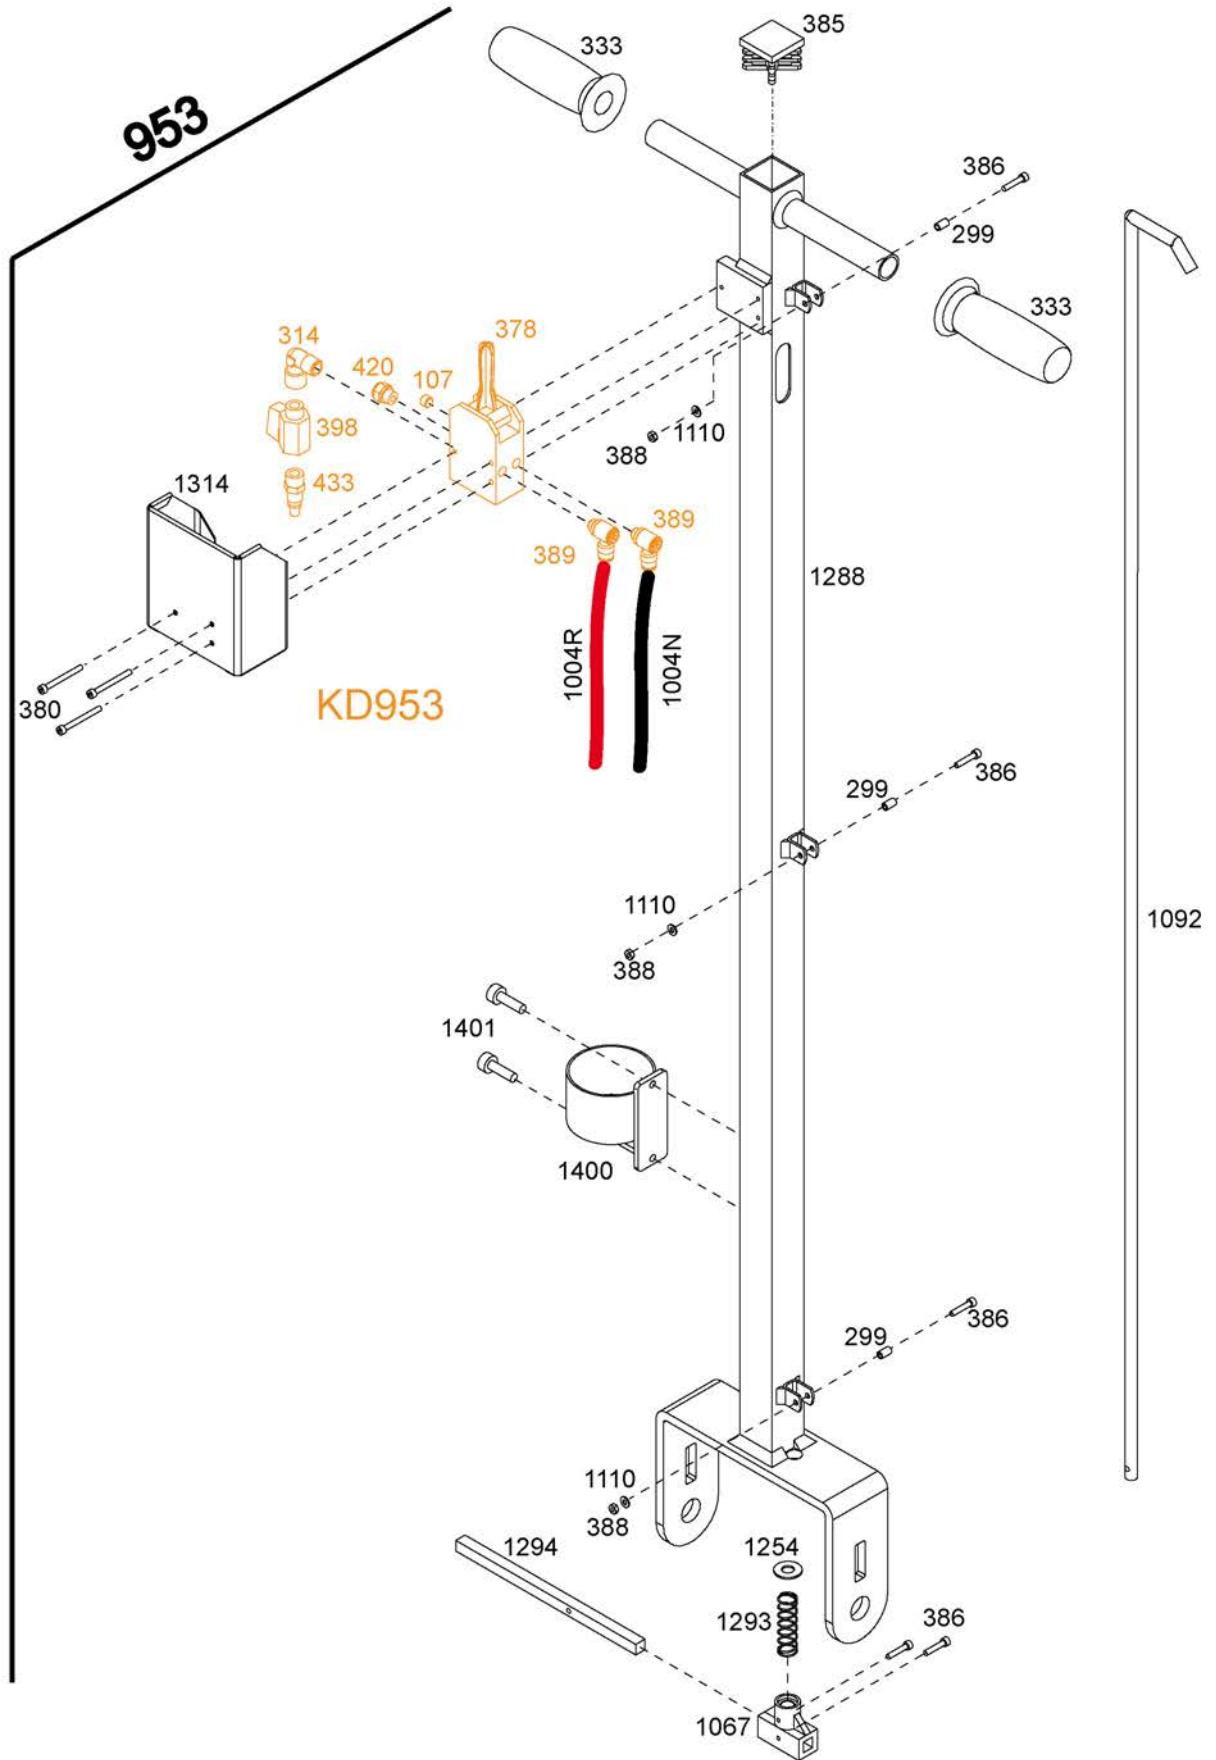

Equipment Supply Company

Parts Breakdown

YAK 88/55/25/17 Ton Jack

ESCO #92010

Model #92010 - Parts Breakdown

Model #92010 - Parts Breakdown

1188

Model #92010 - Parts Breakdown

Model #92010 - Parts Breakdown

Model #92010 - Parts Breakdown

Model #92010 - Parts Breakdown

Model #92010 - Parts Breakdown

The Proper Tools To Keep Your Equipment **MOVING**

Scan this Code to Go to
the ESCO website