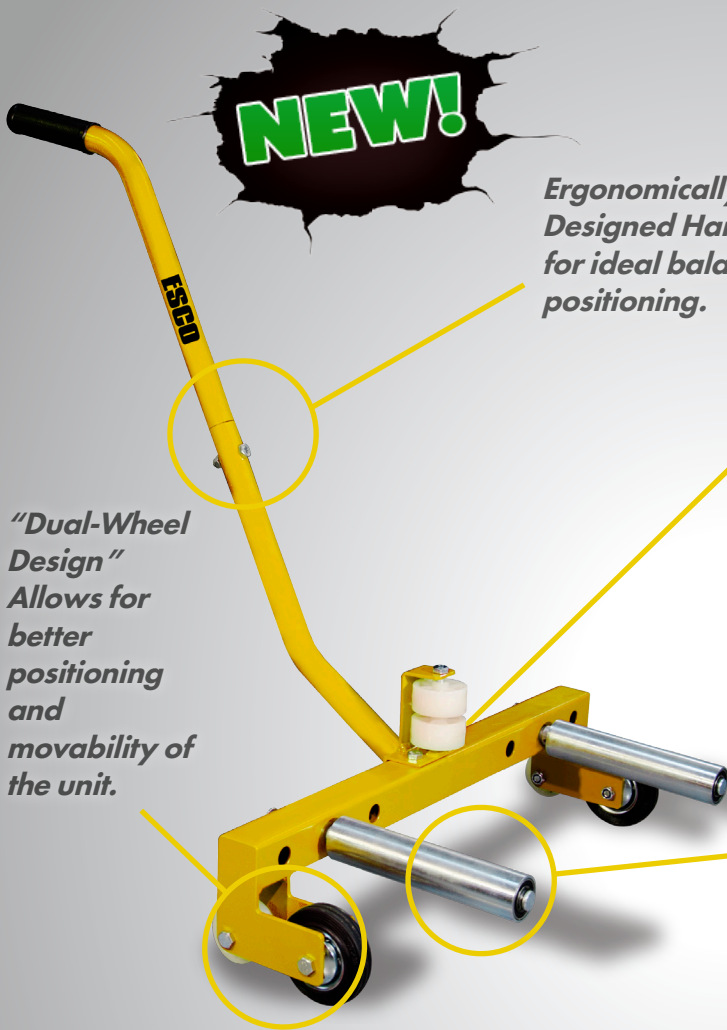

# HD Adjustable Wheel Dolly

## MODEL 70134

**NEW!**

*Ergonomically Designed Handle: Shaped for ideal balance and positioning.*

*"Dual-Wheel Design" Allows for better positioning and movability of the unit.*

Positioning Wheels to Rotate Tire on Dolly with Ease and Security.

9.625" [245mm] Adjustable Rollers for a much wider range of tire sizes. 3.15" of adjustability per Roller.

### Benefits & Features:

- Easy removal and installation of truck tire/wheel assemblies.
- Eliminates the need for tire technician to lift heavy commercial truck tires and wheels.
- Great for everyday tire lifting and maneuvering.
- Must have for any tire service center or service truck.
- Avoid damaging of expensive tire/wheels.
- No Need for assistance from second man to maneuver tire.
- Easy to ship packaging makes it ideal for stock & ship.