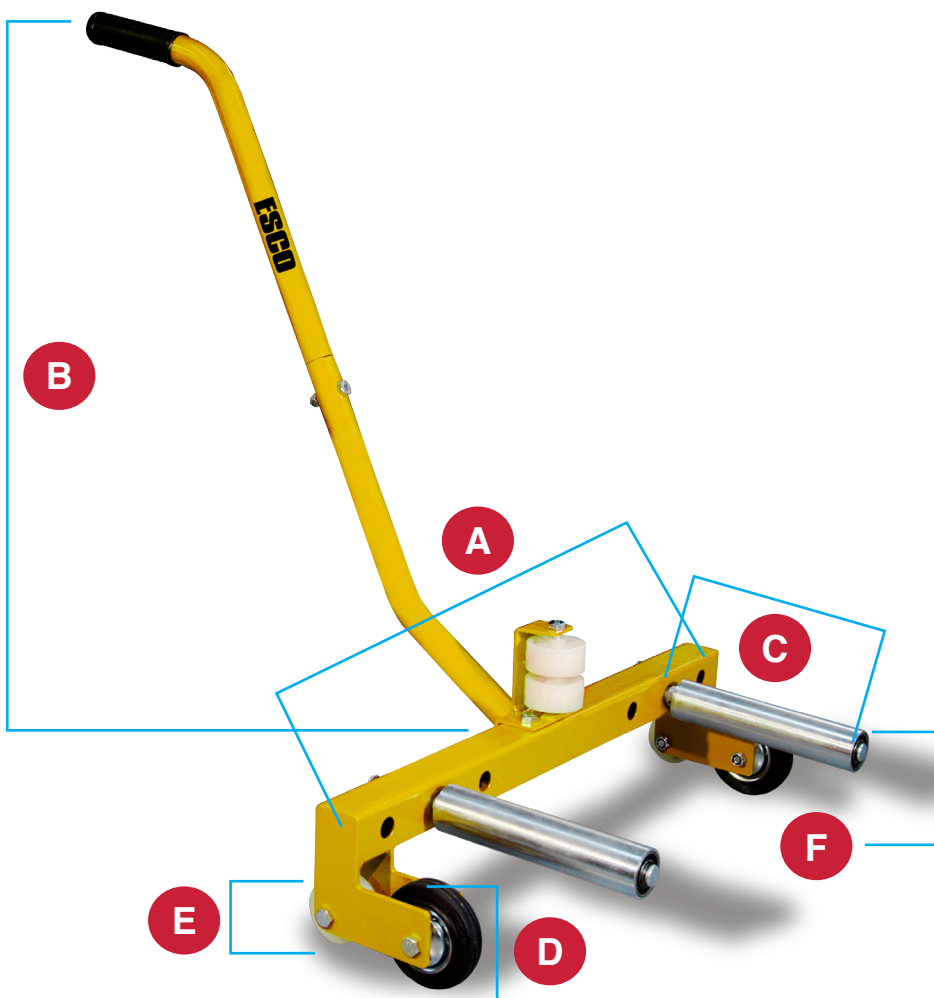

## MODEL 70134

**NEW!**

*Ergonomically Designed Handle: Shaped for ideal balance and positioning.*

*"Dual-Wheel Design" Allows for better positioning and movability of the unit.*

Positioning Wheels to Rotate Tire on Dolly with Ease and Security.

9.625" [245mm] Adjustable Rollers for a much wider range of tire sizes. 3.15" of adjustability per Roller.

### Benefits & Features:

- Easy removal and installation of truck tire/wheel assemblies.
- Eliminates the need for tire technician to lift heavy commercial truck tires and wheels.
- Great for everyday tire lifting and maneuvering.
- Must have for any tire service center or service truck.
- Avoid damaging of expensive tire/wheels.
- No Need for assistance from second man to maneuver tire.
- Easy to ship packaging makes it ideal for stock & ship.

# ESCO

We Keep  
Your Equipment  
**MOVING**

The HD Adjustable Wheel Dolly [Model #70134] is designed to assist service technicians as they move through the tire/wheel service process. Its lightweight, portable, and adjustable design makes it an ideal tire dolly for any service shop. This tire dolly completely eliminates the need to lift and move any large and heavy wheels by easily rolling the unit up to the wheel and rolling it away and onto the vehicle. In addition to saving on labor and time, using the wheel dolly will also allow for saving an accidental damage to expensive rim while servicing.