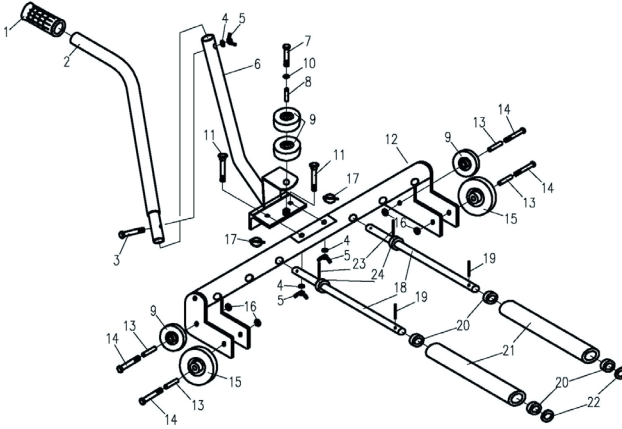

#70134 Parts Breakdown

#70134 Replacement Part Numbers

Item	Description	QTY	Item	Description	QTY
1	Hand Sleeve	1	13	Bushing	4
2	Rear Handle	1	14	Screw	4
3	Bolt	1	15	Wheel	2
4	Spring Washer	3	16	Lock Nut	4
5	Wing Nut	3	17	Snap Pin	2
6	Front Handle	1	18	Axle	2
7	Screw	1	19	Spring Pin	2
8	Bushing	1	20	Ball Bearing	4
9	Wheel	4	21	Roller	2
10	Washer	1	22	Washer	2
11	Bolt	2	23	Spring Pin	2
12	Base Frame	1	24	Bushing	2