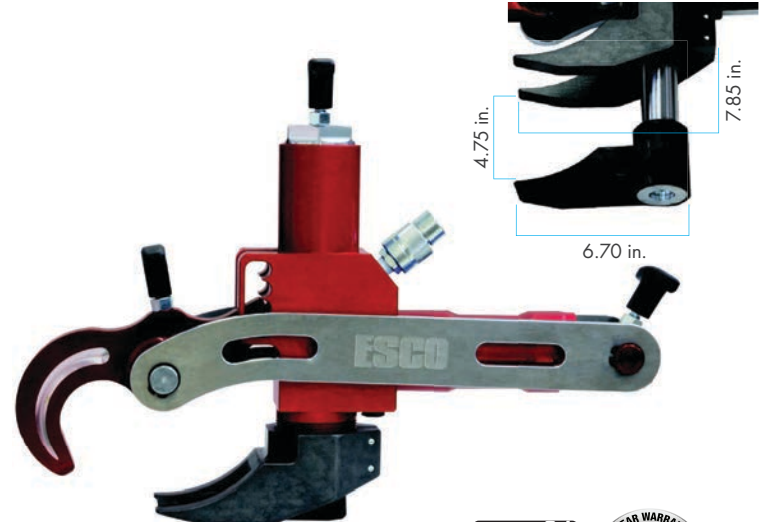

ALUMINUM Hydraulic Tire Bead Breakers

Combi Style

MODEL 40801

- ▶ **Aluminum Construction - Lightweight**
- ▶ 10 Tons of Bead Breaking Force
- ▶ Comparable to the #10101, Combi Bead Breaker
- ▶ To be used on 3-Piece Wheel Assemblies.
- ▶ Extended Jaw for Deep Dish Style Wheels (Extended Flange)
- ▶ Stroke: 2.75" **70mm**
- ▶ Weight: 19 lbs. **8.5 kg**

Earthmover Style

MODEL 40802

- ▶ **Aluminum Construction - Lightweight**
- ▶ *Specialty Designed Claws* - Able to be used on Wheels with Smaller Bead Pockets. (see chart below)
- ▶ **Includes:** (2) Aluminum Style Wedges **40208-20** to increase usage on wider range of wheel assemblies & **40802-6A** Claw to be used on 5 Piece Wheel Assemblies 25" - 51"
- ▶ Bead Breaker with *Swivel Style Coupler* Available: Model #40802S
- ▶ Stroke: 2.75" **70mm**
- ▶ 20 Tons of Bead Breaking Force
- ▶ Weight: 17.6 lbs. **8 kg**

**3
YEAR WARRANTY**

- ▶ **Aluminum Construction - Lightweight**
- ▶ *Detaches inside and outside truck and tractor tire bead breakers from rims.*
- ▶ *For 3-Piece Wheel Assembly*
- ▶ *Works on Caterpillar Rims from 25" to 57"*
- ▶ **5 Tons of Bead Breaking Force**
- ▶ **Stroke: 3" 75mm**
- ▶ **Weight: 38 lbs. 17 kg**

Euro Style **LONG**

MODEL 40805

**100%
MADE IN
EUROPE**

**3
YEAR WARRANTY**

- ▶ **Aluminum Construction - Lightweight**
- ▶ *Earthmover Style Bead Breker for EM Tires 25" to 57"*
- ▶ *For 3-Piece Wheel Assembly*
- ▶ *Great for use on Caterpillar 952G, 924G, Volvo L120 Rim Configurations.*
- ▶ **5 Tons of Bead Breaking Force**
- ▶ **Stroke: 4.75" 120mm**
- ▶ **Weight: 39 lbs. 17.4 kg**