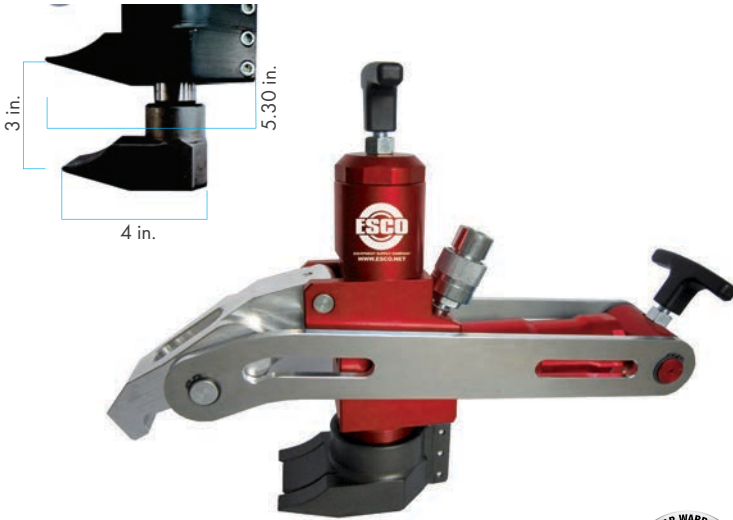

ALUMINUM Hydraulic Tire Bead Breakers

Combi Style

MODEL 40801

- ▶ **Aluminum Construction - Lightweight**
- ▶ 10 Tons of Bead Breaking Force
- ▶ Comparable to the #10101, Combi Bead Breaker
- ▶ To be used on 3-Piece Wheel Assemblies.
- ▶ Extended Jaw for Deep Dish Style Wheels (Extended Flange)
- ▶ Stroke: 2.75" **70mm**
- ▶ Weight: 19 lbs. **8.5 kg**

Earthmover Style

MODEL 40802

- ▶ **Aluminum Construction - Lightweight**
- ▶ *Specialty Designed Claws* - Able to be used on Wheels with Smaller Bead Pockets. (see chart below)
- ▶ **Includes:** (2) Aluminum Style Wedges **40208-20** to increase usage on wider range of wheel assemblies & **40802-6A** Claw to be used on 5 Piece Wheel Assemblies 25" - 51"
- ▶ Bead Breaker with *Swivel Style Coupler* Available: Model #40802S
- ▶ Stroke: 2.75" **70mm**
- ▶ 20 Tons of Bead Breaking Force
- ▶ Weight: 17.6 lbs. **8 kg**

**3
YEAR WARRANTY**

- ▶ **Aluminum Construction - Lightweight**
- ▶ *Detaches inside and outside truck and tractor tire bead breakers from rims.*
- ▶ *For 3-Piece Wheel Assembly*
- ▶ *Works on Caterpillar Rims from 25" to 57"*
- ▶ **5 Tons of Bead Breaking Force**
- ▶ **Stroke: 3" 75mm**
- ▶ **Weight: 38 lbs. 17 kg**

Euro Style **LONG**

MODEL 40805

**100%
MADE IN
EUROPE**

**3
YEAR WARRANTY**

- ▶ **Aluminum Construction - Lightweight**
- ▶ *Earthmover Style Bead Breker for EM Tires 25" to 57"*
- ▶ *For 3-Piece Wheel Assembly*
- ▶ *Great for use on Caterpillar 952G, 924G, Volvo L120 Rim Configurations.*
- ▶ **5 Tons of Bead Breaking Force**
- ▶ **Stroke: 4.75" 120mm**
- ▶ **Weight: 39 lbs. 17.4 kg**