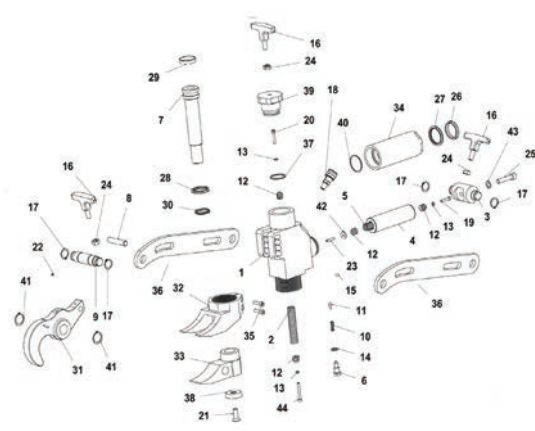

Earthmover Style

MODEL 40802

- ▶ **Aluminum Construction - Lightweight**
- ▶ *Specialty Designed Claws* - Able to be used on Wheels with Smaller Bead Pockets. (see chart below)
- ▶ **Includes:** (2) Aluminum Style Wedges **40208-20** to increase usage on wider range of wheel assemblies & **40802-6A** Claw to be used on 5 Piece Wheel Assemblies 25" - 51"
- ▶ Bead Breaker with *Swivel Style Coupler* Available: Model #40802S
- ▶ Stroke: 2.75" **70mm**
- ▶ 20 Tons of Bead Breaking Force
- ▶ Weight: 17.6 lbs. **8 kg**

5 Quart - Metal

MODEL 10877

sales@esco.net **WWW.ESCO.NET** 1.800.352.9852

ALUMINUM Hydraulic Tire Bead Breakers

**NEW
DESIGN!**

Euro Style **SHORT**

MODEL 40804

**100%
MADE IN
EUROPE**

**3
YEAR WARRANTY**

- ▶ **Aluminum Construction - Lightweight**
- ▶ *Detaches inside and outside truck and tractor tire bead breakers from rims.*
- ▶ *For 3-Piece Wheel Assembly*
- ▶ *Works on Caterpillar Rims from 25" to 57"*
- ▶ **5 Tons of Bead Breaking Force**
- ▶ **Stroke: 3" 75mm**
- ▶ **Weight: 38 lbs. 17 kg**

Euro Style **LONG**

MODEL 40805

**100%
MADE IN
EUROPE**

**3
YEAR WARRANTY**

- ▶ **Aluminum Construction - Lightweight**
- ▶ *Earthmover Style Bead Breker for EM Tires 25" to 57"*
- ▶ *For 3-Piece Wheel Assembly*
- ▶ *Great for use on Caterpillar 952G, 924G, Volvo L120 Rim Configurations.*
- ▶ **5 Tons of Bead Breaking Force**
- ▶ **Stroke: 4.75" 120mm**
- ▶ **Weight: 39 lbs. 17.4 kg**