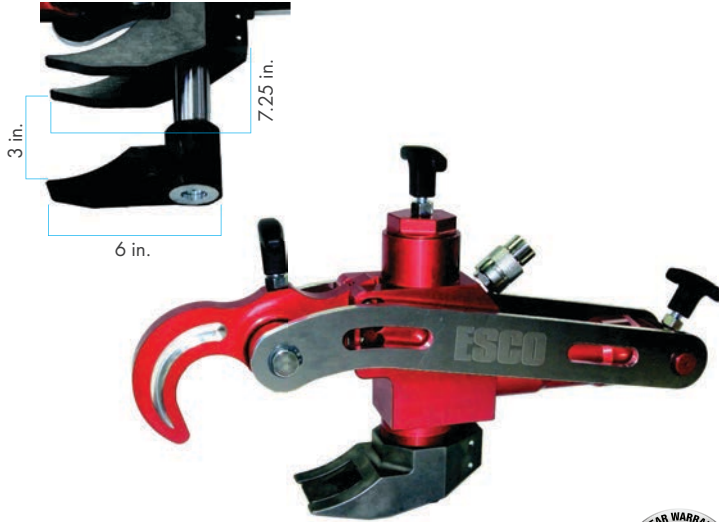

ALUMINUM Hydraulic Tire Bead Breakers

**NEW
DESIGN!**

Euro Style **SHORT**

MODEL 40804

**100%
MADE IN
EUROPE**

**3
YEAR WARRANTY**

- **Aluminum Construction - Lightweight**
- *Detaches inside and outside truck and tractor tire bead breakers from rims.*
- *For 3-Piece Wheel Assembly*
- *Works on Caterpillar Rims from 25" to 57"*
- **5 Tons of Bead Breaking Force**
- **Stroke: 3" 75mm**
- **Weight: 38 lbs. 17 kg**