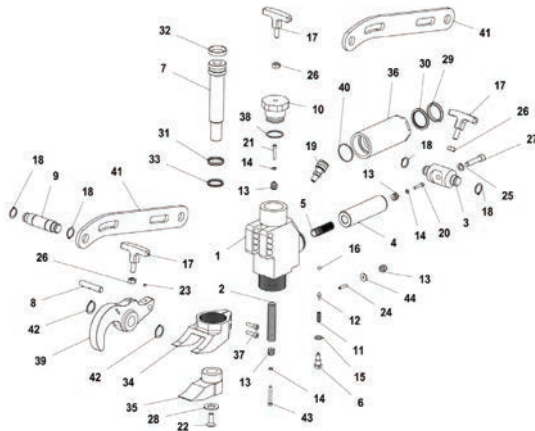

Earthmover Style

MODEL 40802

- ▶ **Aluminum Construction - Lightweight**
- ▶ *Specialty Designed Claws* - Able to be used on Wheels with Smaller Bead Pockets. (see chart below)
- ▶ **Includes:** (2) Aluminum Style Wedges **40208-20** to increase usage on wider range of wheel assemblies & **40802-6A** Claw to be used on 5 Piece Wheel Assemblies 25" - 51"
- ▶ Bead Breaker with *Swivel Style Coupler* Available: Model #40802S
- ▶ Stroke: 2.75" **70mm**
- ▶ 20 Tons of Bead Breaking Force
- ▶ Weight: 17.6 lbs. **8 kg**

5 Quart - Metal

MODEL 10877

sales@esco.net **WWW.ESCO.NET** 1.800.352.9852

ALUMINUM Hydraulic Tire Bead Breakers

**NEW
DESIGN!**

Euro Style **SHORT**

MODEL 40804

**100%
MADE IN
EUROPE**

**3
YEAR WARRANTY**

- ▶ **Aluminum Construction - Lightweight**
- ▶ *Detaches inside and outside truck and tractor tire bead breakers from rims.*
- ▶ *For 3-Piece Wheel Assembly*
- ▶ *Works on Caterpillar Rims from 25" to 57"*
- ▶ **5 Tons of Bead Breaking Force**
- ▶ **Stroke: 3" 75mm**
- ▶ **Weight: 38 lbs. 17 kg**

Euro Style **LONG**

MODEL 40805

**100%
MADE IN
EUROPE**

**3
YEAR WARRANTY**

- ▶ **Aluminum Construction - Lightweight**
- ▶ *Earthmover Style Bead Breker for EM Tires 25" to 57"*
- ▶ *For 3-Piece Wheel Assembly*
- ▶ *Great for use on Caterpillar 952G, 924G, Volvo L120 Rim Configurations.*
- ▶ **5 Tons of Bead Breaking Force**
- ▶ **Stroke: 4.75" 120mm**
- ▶ **Weight: 39 lbs. 17.4 kg**