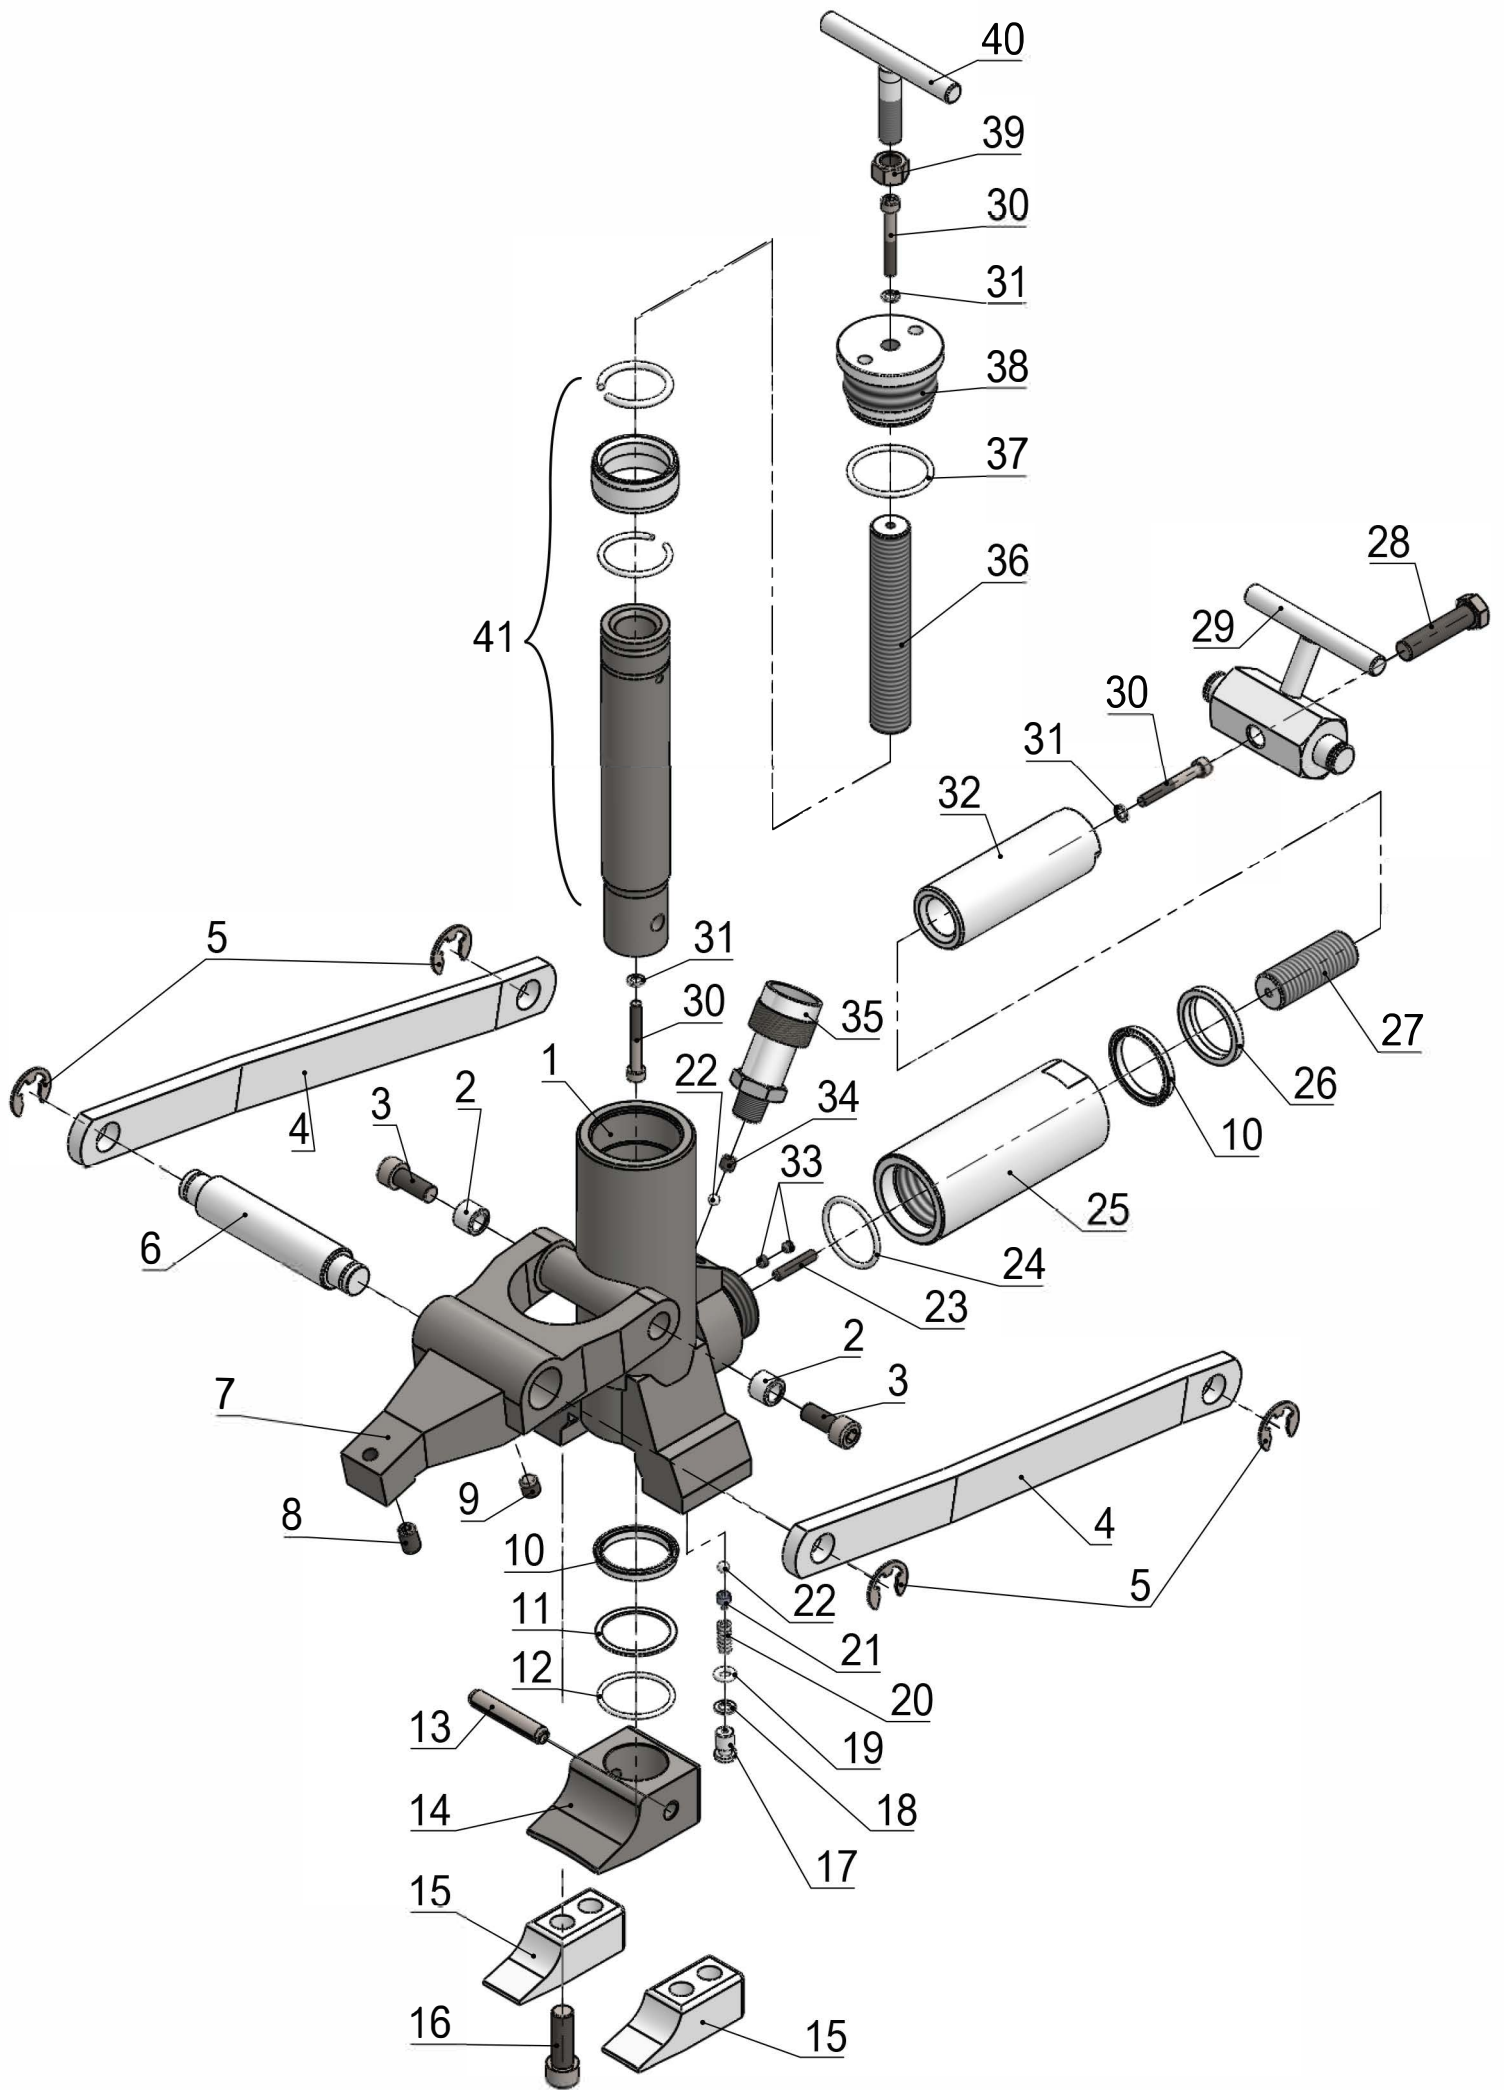

ESCO EQUIPMENT SUPPLY COMPANY

Manual & Parts List

Tire Bead Breaker

Model #10101

ESCO EQUIPMENT SUPPLY COMPANY

10101B Parts List

Item No.	Part No.	No. Req'd	Description
1	64250B	1	Bead Breaker Body
2	204238	2	Bushing
3	B1069028B	2	Cap Screw
4	350270B	2	Side Strap
5	119001	4	Retaining Clips
6	DA10488061L	1	Pin
7	420438B	1	Jaw
8	BC3806027B	1	Jaw Set Screw
9	10101B-9	1	Jaw Set Screw
10	10101B-10	2*	U Cup
11	10101B-11	1*	Wiper
12	10101B-12	1*	O Ring
13	10101B-13	1	Roll Pin
14	36853B	1	Foot
15	305135B	2	Replaceable Teeth
16	B1139028B	4	Cap Screw
17	10101B-17	1*	Valve Body
18	10101B-18	1*	O Ring
19	10101B-19	1*	Backup Ring
20	16724B	1*	Sequence Valve Spring
21	10101B-21	1*	Retainer
22	10375B	2*	Steel Ball
23	10101B-23	1	Screw Set
24	10101B-24	1*	O Ring
25	10101B-25	1	Cylinder
26	10101B-26	1*	Wiper
27	10101B-27	1	Short Spring w/ Retainers
28	10101B-28	1	Rear Handle Bolt
29	36949B	1	Rear Handle
30	10101B-30	2	Cap Screw
31	10442	3*	Copper Washer
32	10101B-32	1	Short Piston Rod
33	10101B-33	2	Plugs
34	10101B-34	1	Ball Seat
35	10606	1	Ram Half Coupler
36	10101B-36	1	Long Spring w/ Retainers
37	10101B-37	1*	O Ring
38	10101B-38	1	Aluminum Cap
39	10391B	1	Locking Nut
40	202636B	1	T Handle
41	10101B-41	1	Long Piston Rod Assembly

*Includes parts found in the 10701A-B repair kit