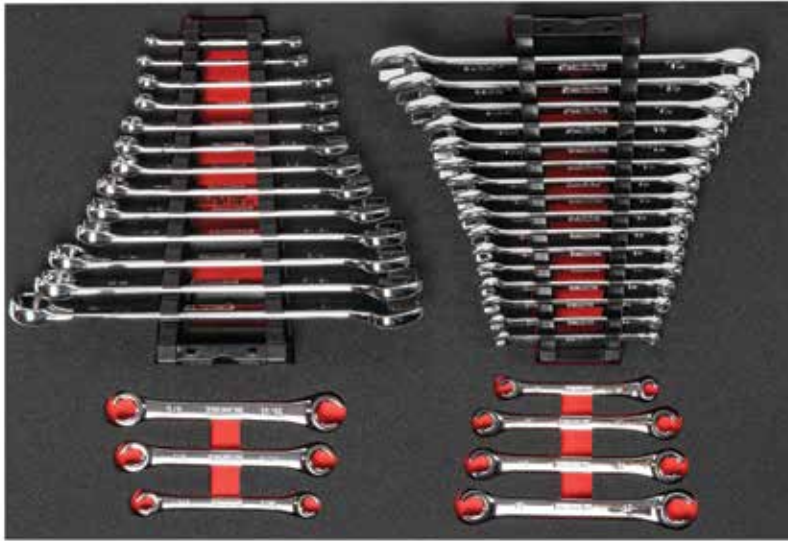

DRAWER 4 DETAILS