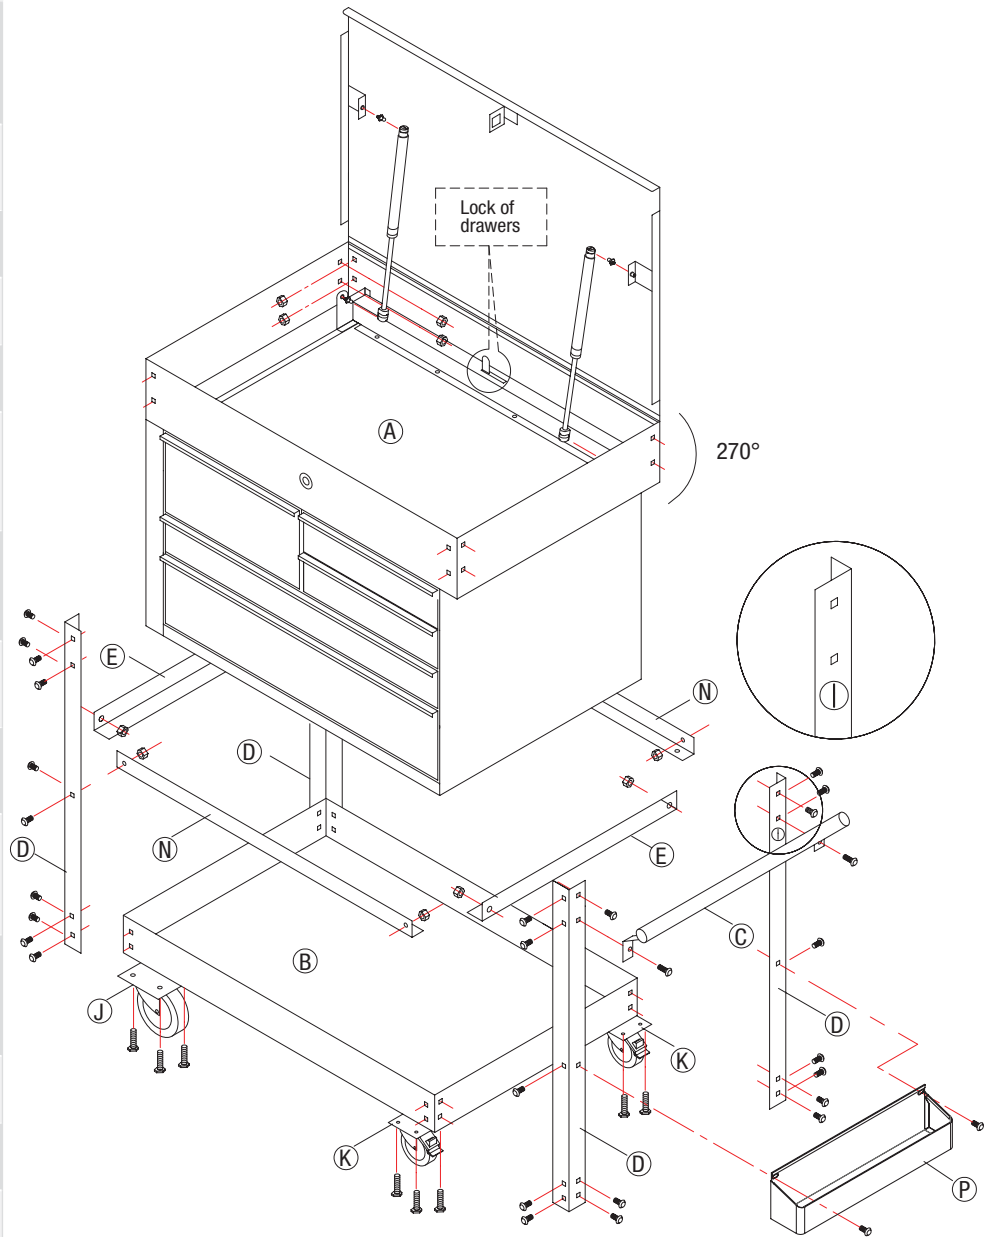

5-DRAWER CART ASSEMBLY INSTRUCTIONS

- Carefully unpack and spread out all parts in a large, uncluttered area.
- Familiarize yourself with all parts and compare them with the drawing below to make sure none are missing.
- Read all assembly instructions before beginning.

PART NAME		QTY.
A.	Upper Panel Set	1
B.	Bottom Pan	1
C.	Side Handle	1
D.	Footed Frame	4
E.	Frame Short	2
F.	<td>38</td>	
G.	<td>2</td>	
H.	<td>40</td>	
I.	<td>2</td>	
K.	<td>2</td>	
L.	Gas Lift	2
M.	Spiral Shaft	4
N.	Frame Long	2
O.	EVA	2
P.	Can Holder	1

TOOLS REQUIRED: 1/2" socket and a 1/2" wrench for caster nuts and corner frame nuts.