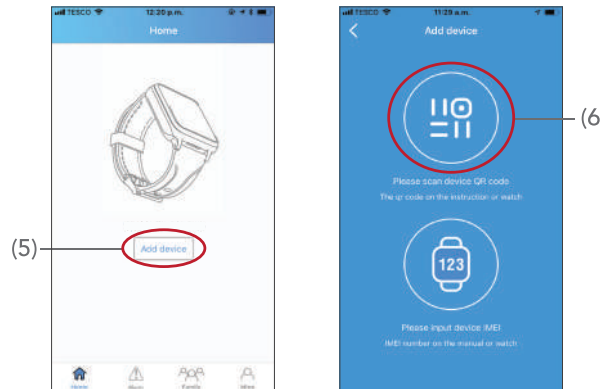

3. Turn On Watch

Swipe up from the bottom of the watch screen to see the watch QR Code (Fig. 2) using your smartphone proceed to add watch to APP.

Fig.2

4. Add Watch to APP

Click on the 'Add Device' (5) button.

You will then see a screen with a sample QR code (6), click on it, this will allow you to scan the QR code on the watch.

5. Select Relationship

Enter your relationship with the Guardian user then press 'Next'.