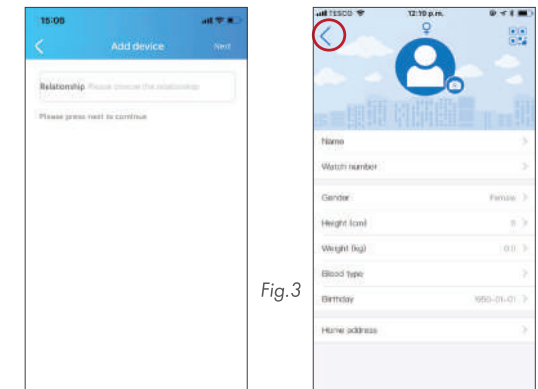

5. Select Relationship

Enter your relationship with the Guardian user then press 'Next'.

Enter the Guardian users details (Fig. 3), the SIM number of the watch, confirm and press '<' (on the top left corner) Setup Complete.

Fig.3

Customer Service: +44 (0) 800 652 7780
Email: support@cprguardian.com
Website: www.cprguardian.com