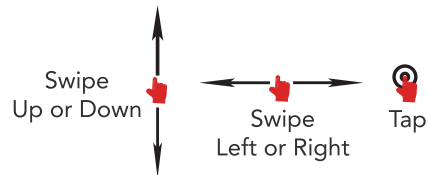

CPR GUARDIAN III PRO

Quick Start Guide

CPR Guardian is a watch/mobile phone equipped with a SOS Emergency Assist Button, GPS Tracker, Fall Detector, Temperature monitor and Heart Rate Monitor.

With the CPR Monitoring App you can keep track of your loved ones location and heart rate status. You can call or voice message them at any time.

For optimal user experience Guardian will automatically update with the latest software.

Don't forget to download your advanced user guide: www.cprguardian.com/userguide

Your Guardian

Press and hold the watch face to switch between digital or analogue clock faces.