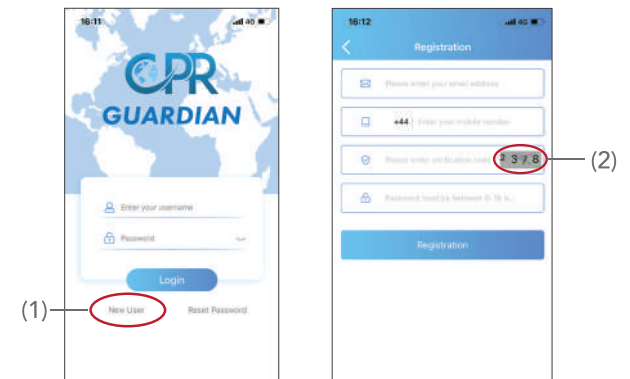

Swipe Up/Down, Left or Right to navigate the watch function menus and Tap to access.

1. CPR Monitoring App

With your smartphone download the **CPR Monitoring APP** on the Google Play or APP store. (the icon will look like the image below)

Inside the Guardian box you will find the Watch SIM details (Fig. 1), that you will need during the registration.

Fig.1

2. Register

Once downloaded open the CPR Monitoring App and swipe through the intro screens.

At the Login page select 'New User' (1). You will need to enter your email and mobile number (not the watch SIM number) then enter '4 digit code' (2) create a password and select the registration button