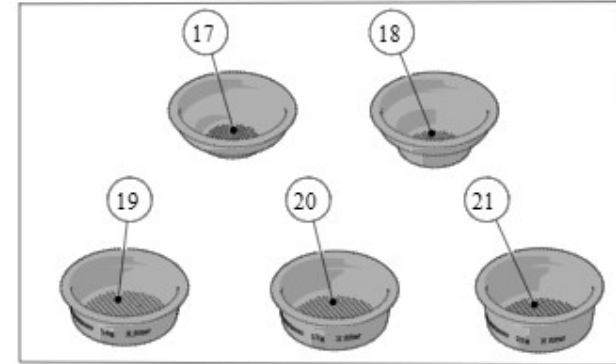

X - TESTED & CERTIFIED