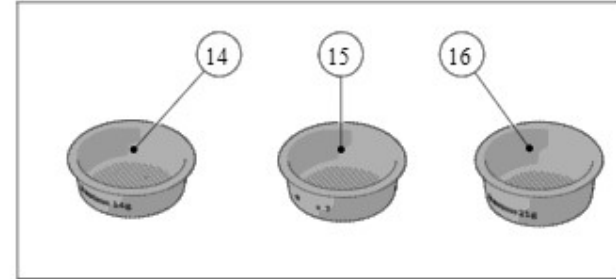

la marzocco
handmade in florence

220 - FILTER

RIDGELESS