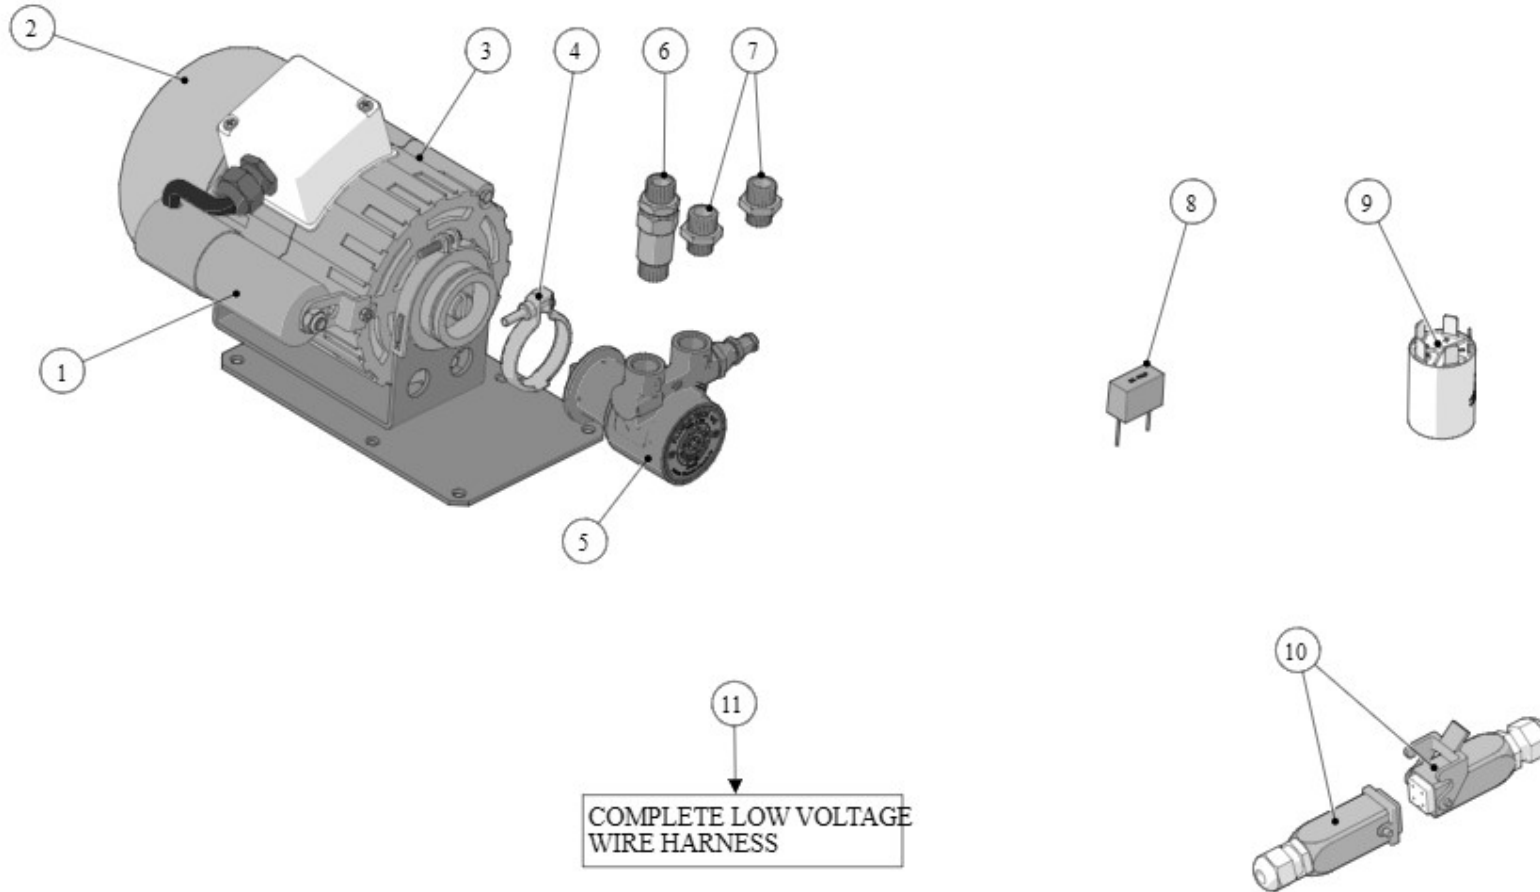

la marzocco
handmade in florence

210 - ELECTRICAL SYSTEM AND PUMP