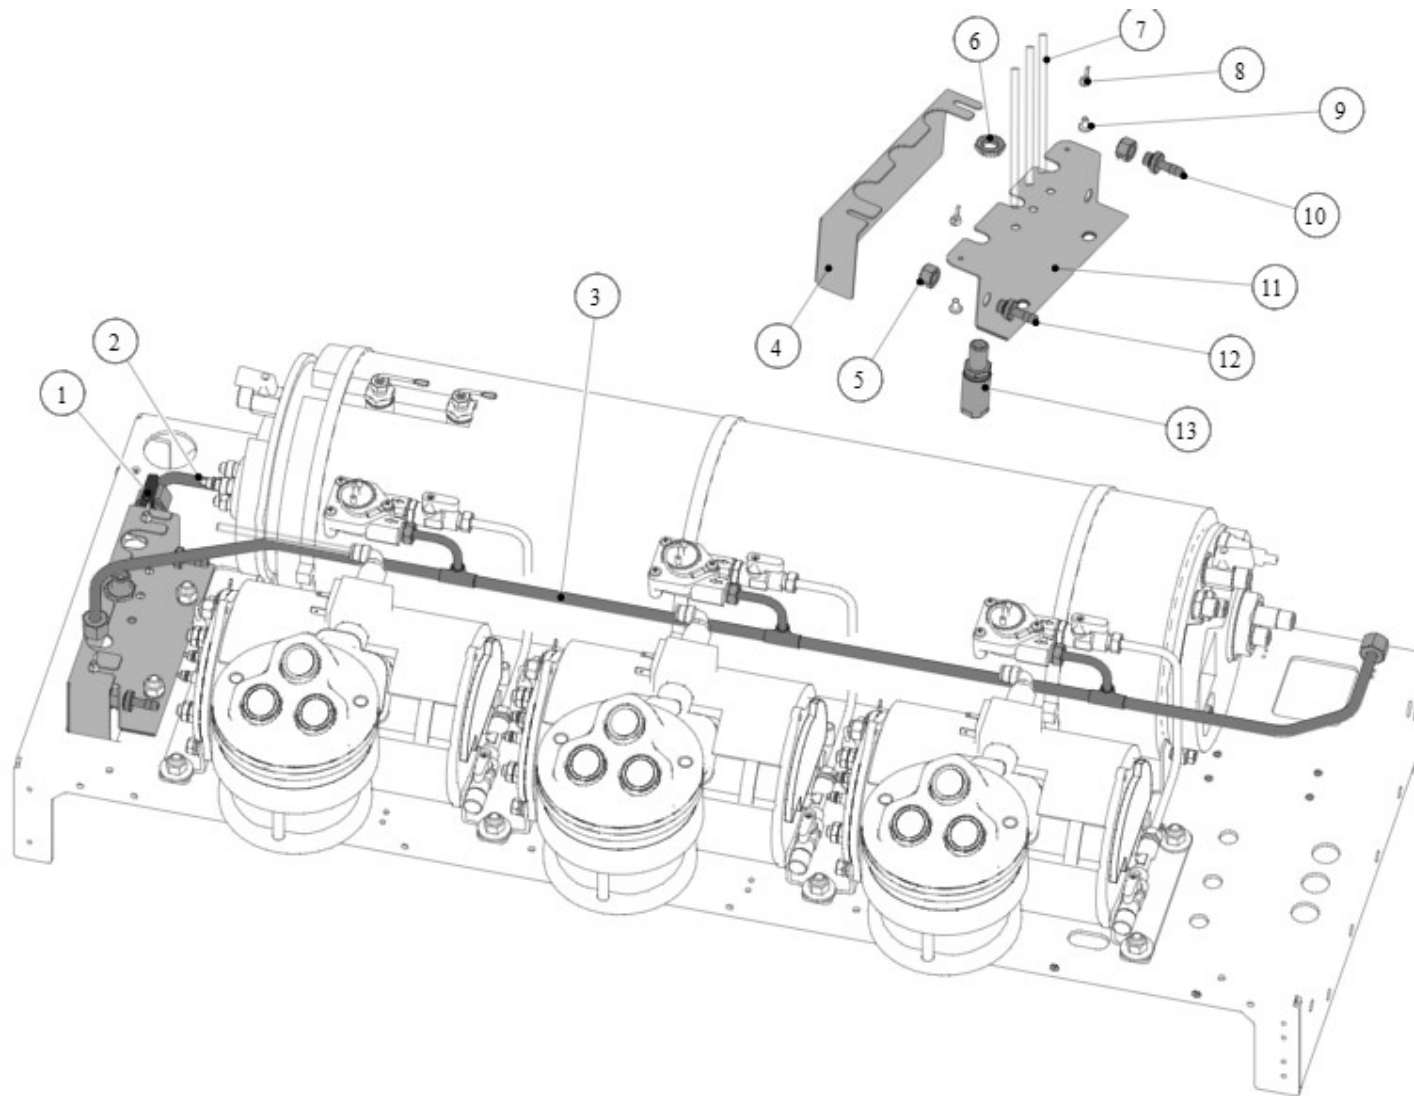

la marzocco
handmade in florence

100 - HYDRAULIC ASSEMBLY