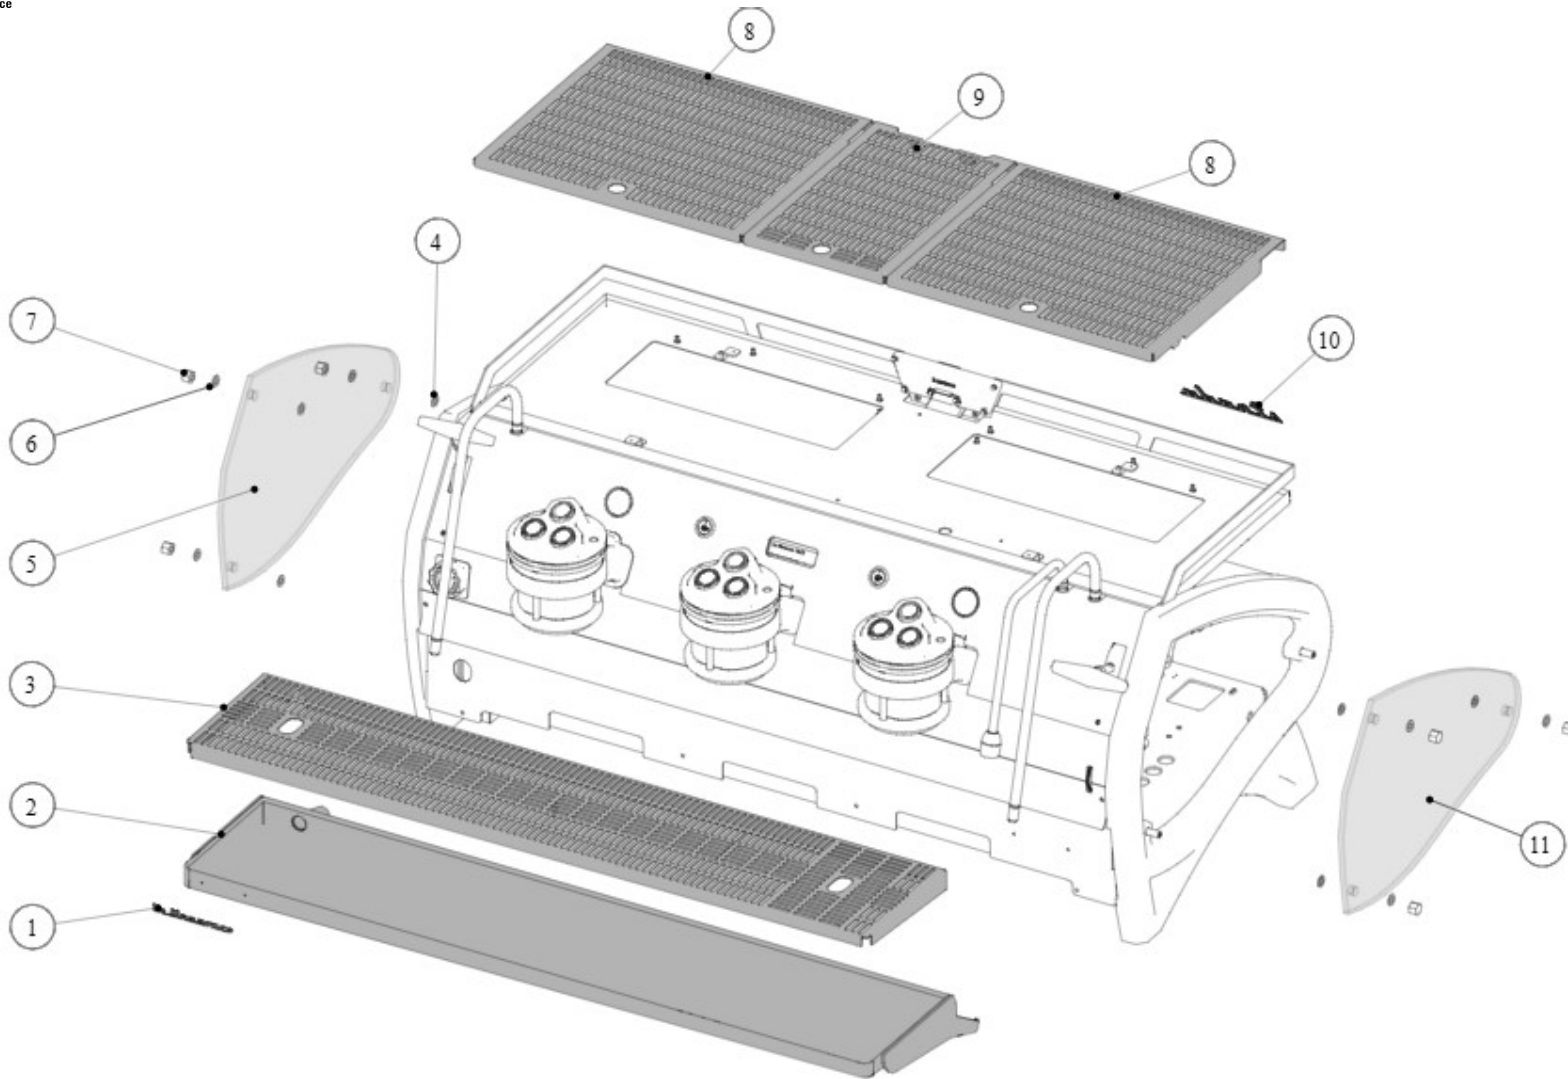

la marzocco
handmade in florence

PARTS STRADA S

la marzocco
handmade in florence

10 - BODY PANEL ASSEMBLY

la marzocco

handmade in florence

Item	Part number	Description
0001	D.4.053	LOGO LA MARZOCCO STRADA S
0002	C.1.115.03	TRAY DRAIN STRADA 2GR
0002	C.1.089.03	TRAY DRAIN STRADA 3GR
0003	C.1.116.01	GRID DRAIN STRADA 2GR
0003	C.1.090.01	GRID DRAIN STRADA 3GR
0004	I.6.002	WASHER 8.1X14X1 PA TRASPARENT
0005	C.5.020.DX	GLASS RIGHT STRADA X-S
0006	L1003	WASHER 8,5X14X1,5 S/S A2
0007	I.1.036	CAP NUT M8 H12 WR 13 S/S
0008	C.1.697.3	CUP TRAY GRID LARGE STRADA X-S 3GR
0008	C.1.697.2.DX	CUP TRAY GRID LARGE RIGHT STRADA X-S 2GR
0008	C.1.697.2.SX	CUP TRAY GRID LARGE LEFT STRADA X-S 2GR
0009	C.1.696	CUP TRAY GRID SMALL STRADA X-S
0010	D.4.054	LOGO BACK PANEL STRADA S
0011	C.5.020.SX	GLASS LEFT STRADA X-S

la marzocco
handmade in florence

20 - BODY PANEL ASSEMBLY

la marzocco

handmade in florence

Item	Part number	Description
0001	F.2.061	RUBBER FOOT STRADA X-S
0002	C.3.032.SX.01	PANEL RIGHT SIDE STRADA X-S
0003	I.1.198	SOCKET GRUB SCREW M12 - M8 S/S
0004	F.1.257	PLASTIC HOLDER CUPWARMER STRADA X-S
0005	C.1.692.2.SX	HOLDER PANEL CUPW. LEFT STRADA X-S 2GR
0005	C.1.692.3.SX	HOLDER PANEL CUPW. LEFT STRADA X-S 3GR
0006	C.1.692.2.DX	HOLDER PANEL CUPW. RIGHT STRADA X-S 2GR
0006	C.1.692.3.DX	HOLDER PANEL CUPW. RIGHT STRADA X-S 3GR
0007	C.1.709	COVER CABLES CUPW. STRADA X-S
0008	C.1.693.3	RAILING STRADA X-S 3GR
0008	C.1.693.2	RAILING STRADA X-S 2GR
0009	C.3.032.DX.01	PANEL LEFT SIDE STRADA X-S
0010	C.1.681.2	PANEL UPPER FRONT STRADA S 2GR CW
0010	C.1.681.3	PANEL UPPER FRONT STRADA S 3GR CW
0011	C.1.703.2	PANEL MIDDLE FRONT STRADA S 2GR
0011	C.1.703.3	PANEL MIDDLE FRONT STRADA S 3GR
0012	C.1.707.2	PANEL LOWER FRONT STRADA 2GR PAINTED
0012	C.1.707.3	STRADA 3GR FRONT LOWER PANEL PAINTED
0013	C.1.690.2	PANEL BACK STRADA X-S 2GR
0013	C.1.690.3	PANEL BACK STRADA X-S 3GR
0014	C.1.705.2	PANEL LOWER STRADA 2GR W/SCALES