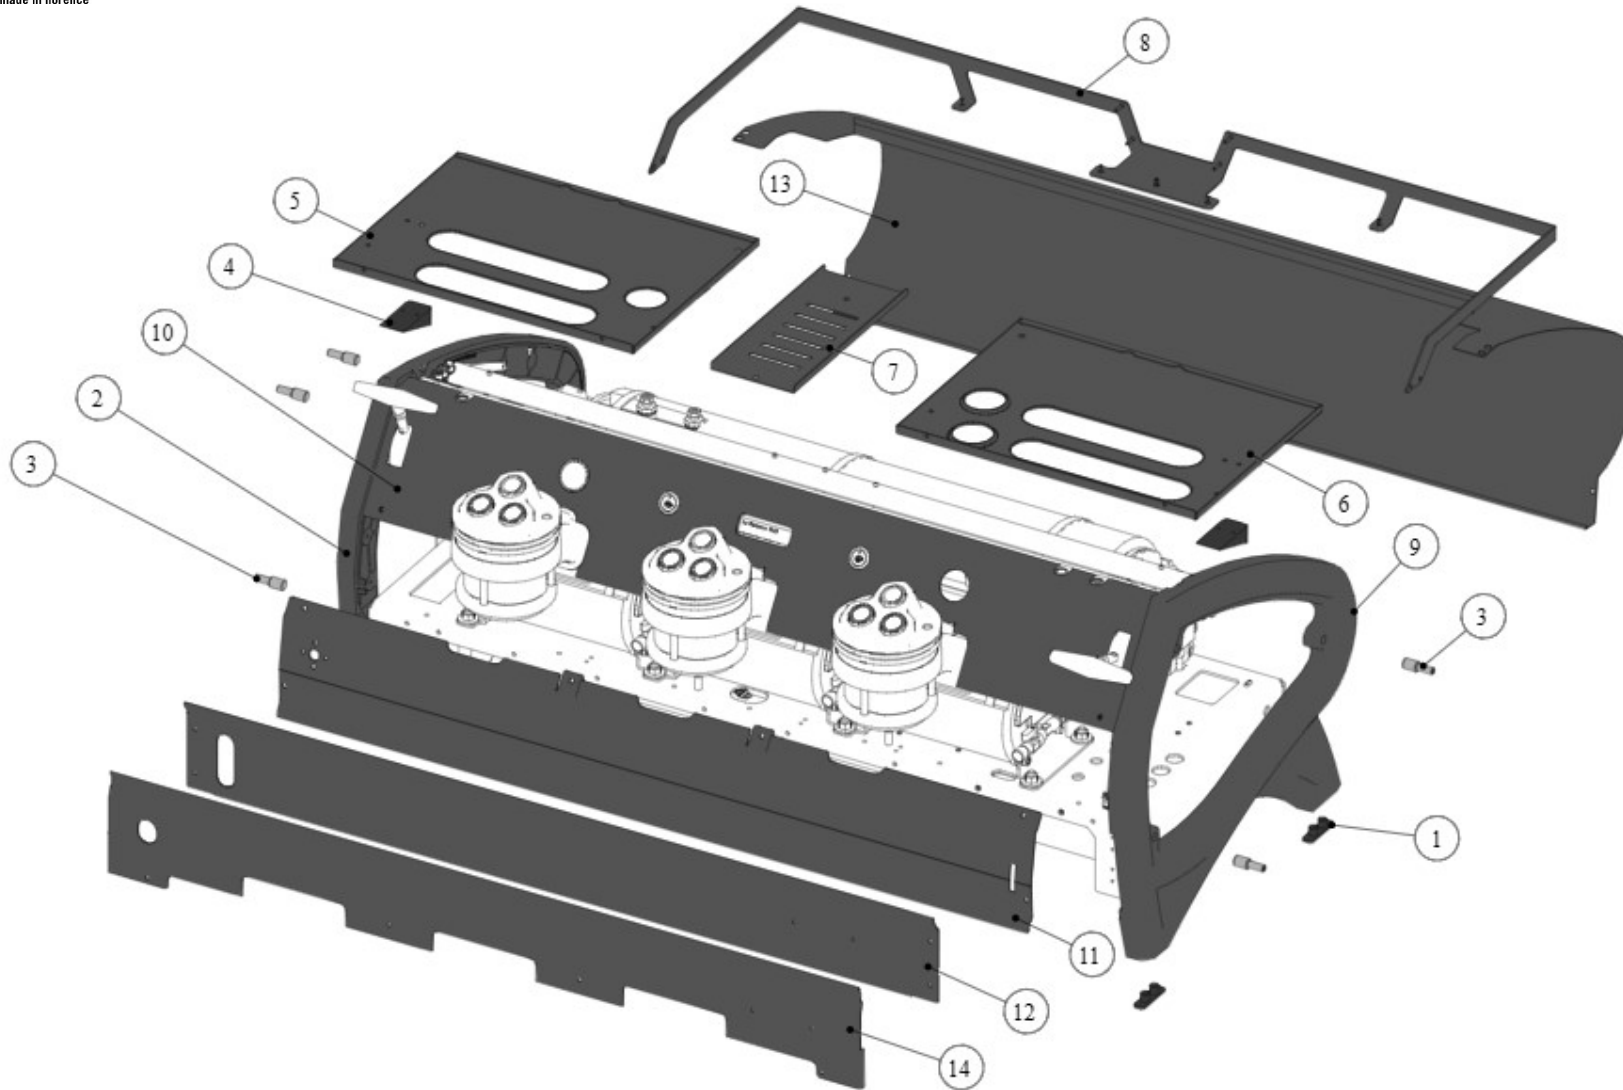

la marzocco
handmade in florence

PARTS STRADA S

la marzocco
handmade in florence

10 - BODY PANEL ASSEMBLY

la marzocco

handmade in florence

Item	Part number	Description
0001	D.4.053	LOGO LA MARZOCCO STRADA S
0002	C.1.115.03	TRAY DRAIN STRADA 2GR
0002	C.1.089.03	TRAY DRAIN STRADA 3GR
0003	C.1.116.01	GRID DRAIN STRADA 2GR
0003	C.1.090.01	GRID DRAIN STRADA 3GR
0004	I.6.002	WASHER 8.1X14X1 PA TRASPARENT
0005	C.5.020.DX	GLASS RIGHT STRADA X-S
0006	L1003	WASHER 8,5X14X1,5 S/S A2
0007	I.1.036	CAP NUT M8 H12 WR 13 S/S
0008	C.1.697.3	CUP TRAY GRID LARGE STRADA X-S 3GR
0008	C.1.697.2.DX	CUP TRAY GRID LARGE RIGHT STRADA X-S 2GR
0008	C.1.697.2.SX	CUP TRAY GRID LARGE LEFT STRADA X-S 2GR
0009	C.1.696	CUP TRAY GRID SMALL STRADA X-S
0010	D.4.054	LOGO BACK PANEL STRADA S
0011	C.5.020.SX	GLASS LEFT STRADA X-S

la marzocco
handmade in florence

20 - BODY PANEL ASSEMBLY

la marzocco

handmade in florence

Item	Part number	Description
0001	F.2.061	RUBBER FOOT STRADA X-S
0002	C.3.032.SX.01	PANEL RIGHT SIDE STRADA X-S
0003	I.1.198	SOCKET GRUB SCREW M12 - M8 S/S
0004	F.1.257	PLASTIC HOLDER CUPWARMER STRADA X-S
0005	C.1.692.2.SX	HOLDER PANEL CUPW. LEFT STRADA X-S 2GR
0005	C.1.692.3.SX	HOLDER PANEL CUPW. LEFT STRADA X-S 3GR
0006	C.1.692.2.DX	HOLDER PANEL CUPW. RIGHT STRADA X-S 2GR
0006	C.1.692.3.DX	HOLDER PANEL CUPW. RIGHT STRADA X-S 3GR
0007	C.1.709	COVER CABLES CUPW. STRADA X-S
0008	C.1.693.3	RAILING STRADA X-S 3GR
0008	C.1.693.2	RAILING STRADA X-S 2GR
0009	C.3.032.DX.01	PANEL LEFT SIDE STRADA X-S
0010	C.1.681.2	PANEL UPPER FRONT STRADA S 2GR CW
0010	C.1.681.3	PANEL UPPER FRONT STRADA S 3GR CW
0011	C.1.703.2	PANEL MIDDLE FRONT STRADA S 2GR
0011	C.1.703.3	PANEL MIDDLE FRONT STRADA S 3GR
0012	C.1.707.2	PANEL LOWER FRONT STRADA 2GR PAINTED
0012	C.1.707.3	STRADA 3GR FRONT LOWER PANEL PAINTED
0013	C.1.690.2	PANEL BACK STRADA X-S 2GR
0013	C.1.690.3	PANEL BACK STRADA X-S 3GR
0014	C.1.705.2	PANEL LOWER STRADA 2GR W/SCALES