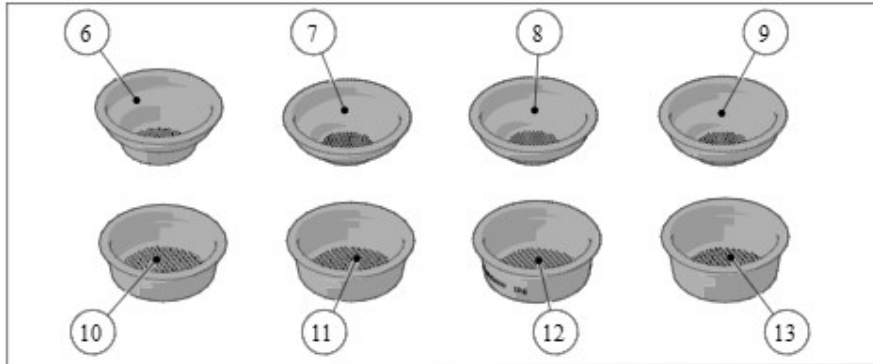

la marzocco
handmade in florence

220 - FILTER

FOR LA MARZOCCO SWIFT GRINDER

RIDGELESS

STANDARD VERSION

X - TESTED & CERTIFIED

la marzocco

handmade in florence