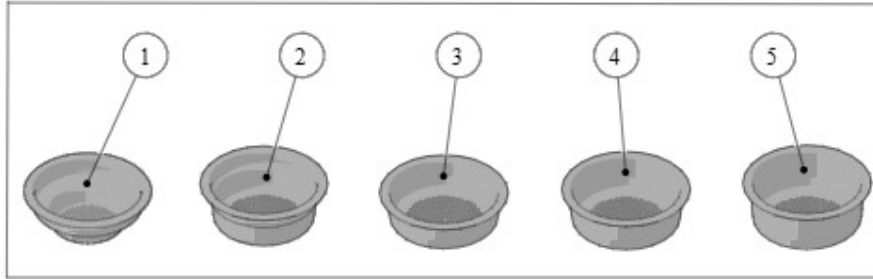

la marzocco
handmade in florence

220 - FILTER

FOR LA MARZOCCO SWIFT GRINDER