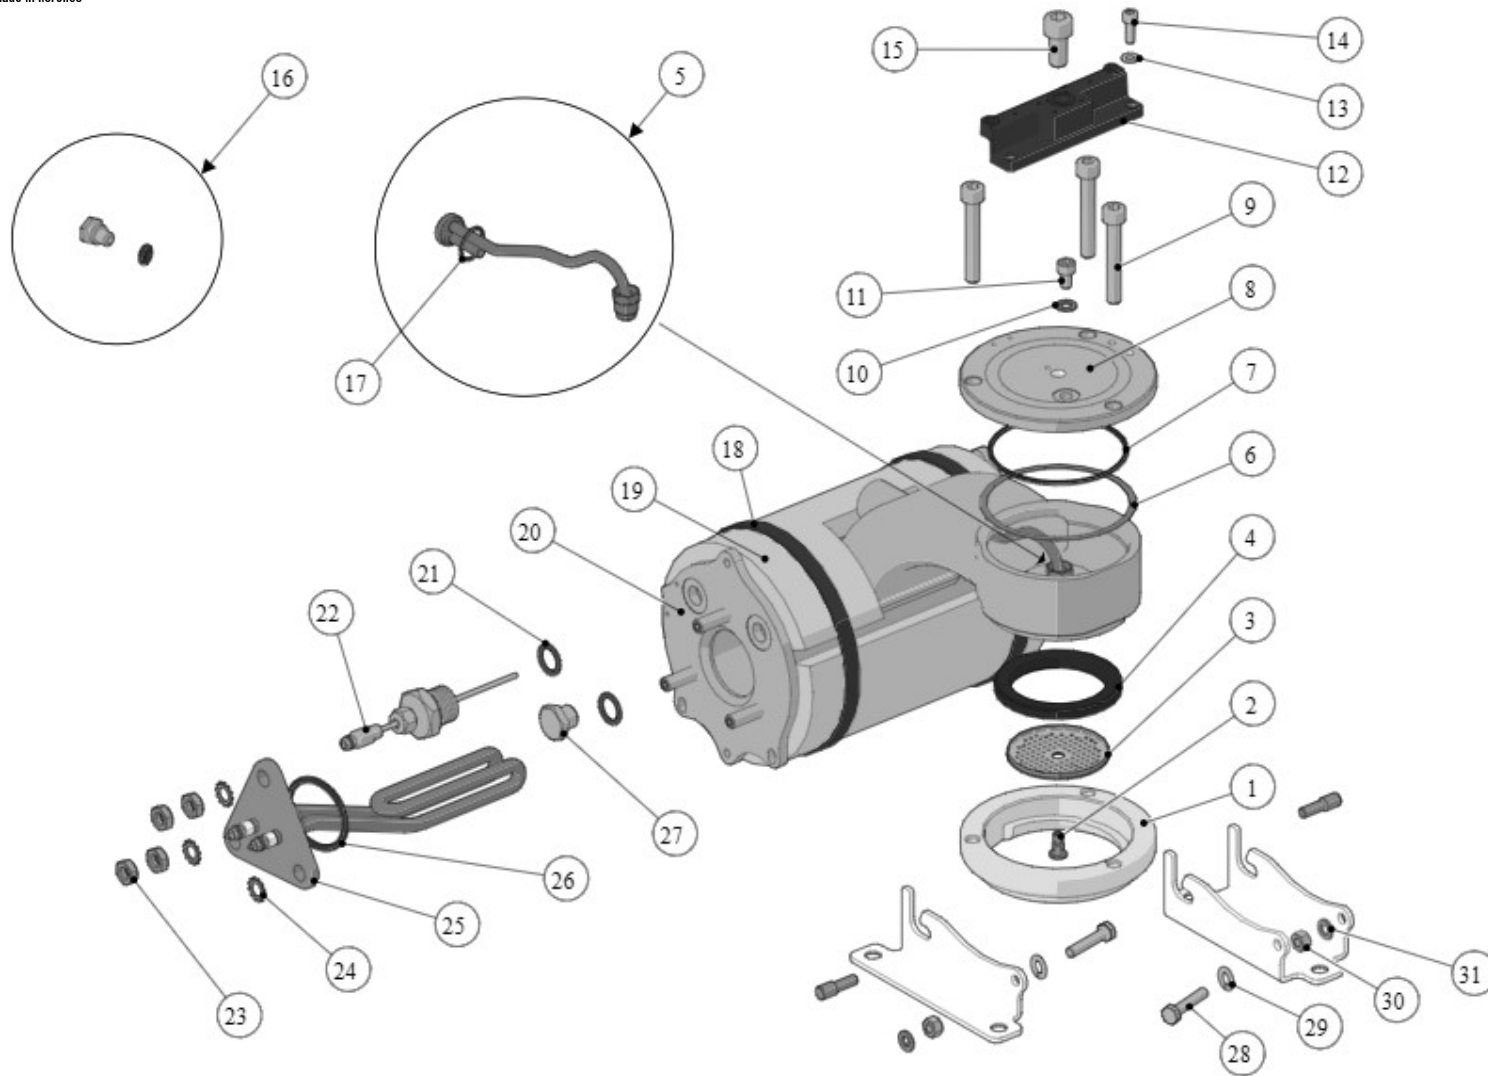

la marzocco
handmade in florence

150 - COFFEE BOILER