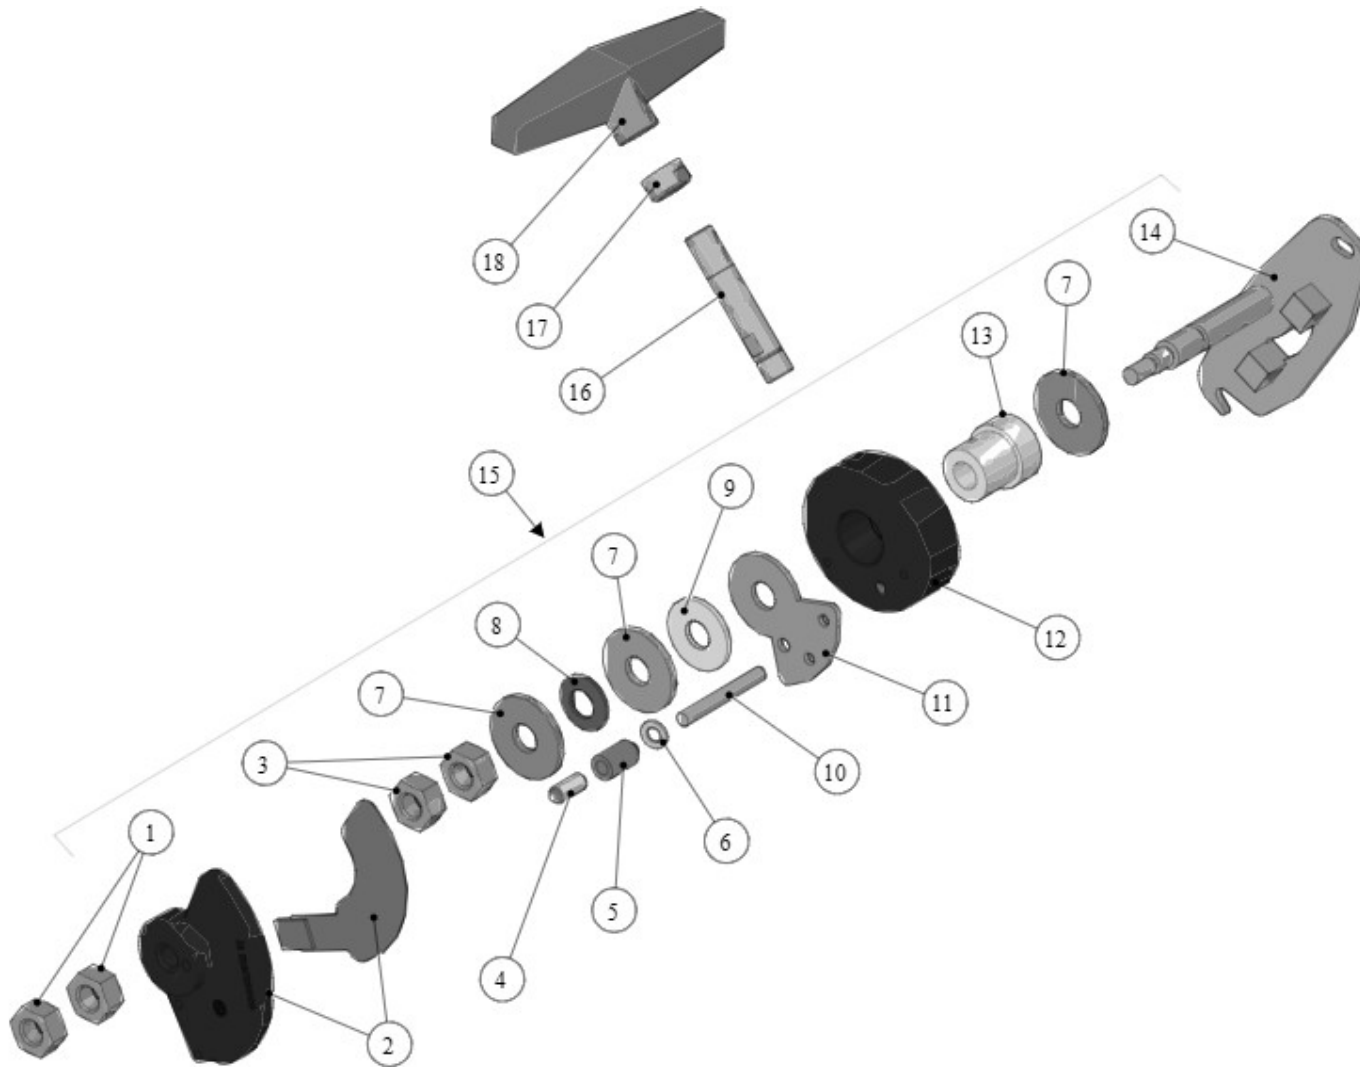

la marzocco
handmade in florence

80 - STEAM VALVE ASSEMBLY