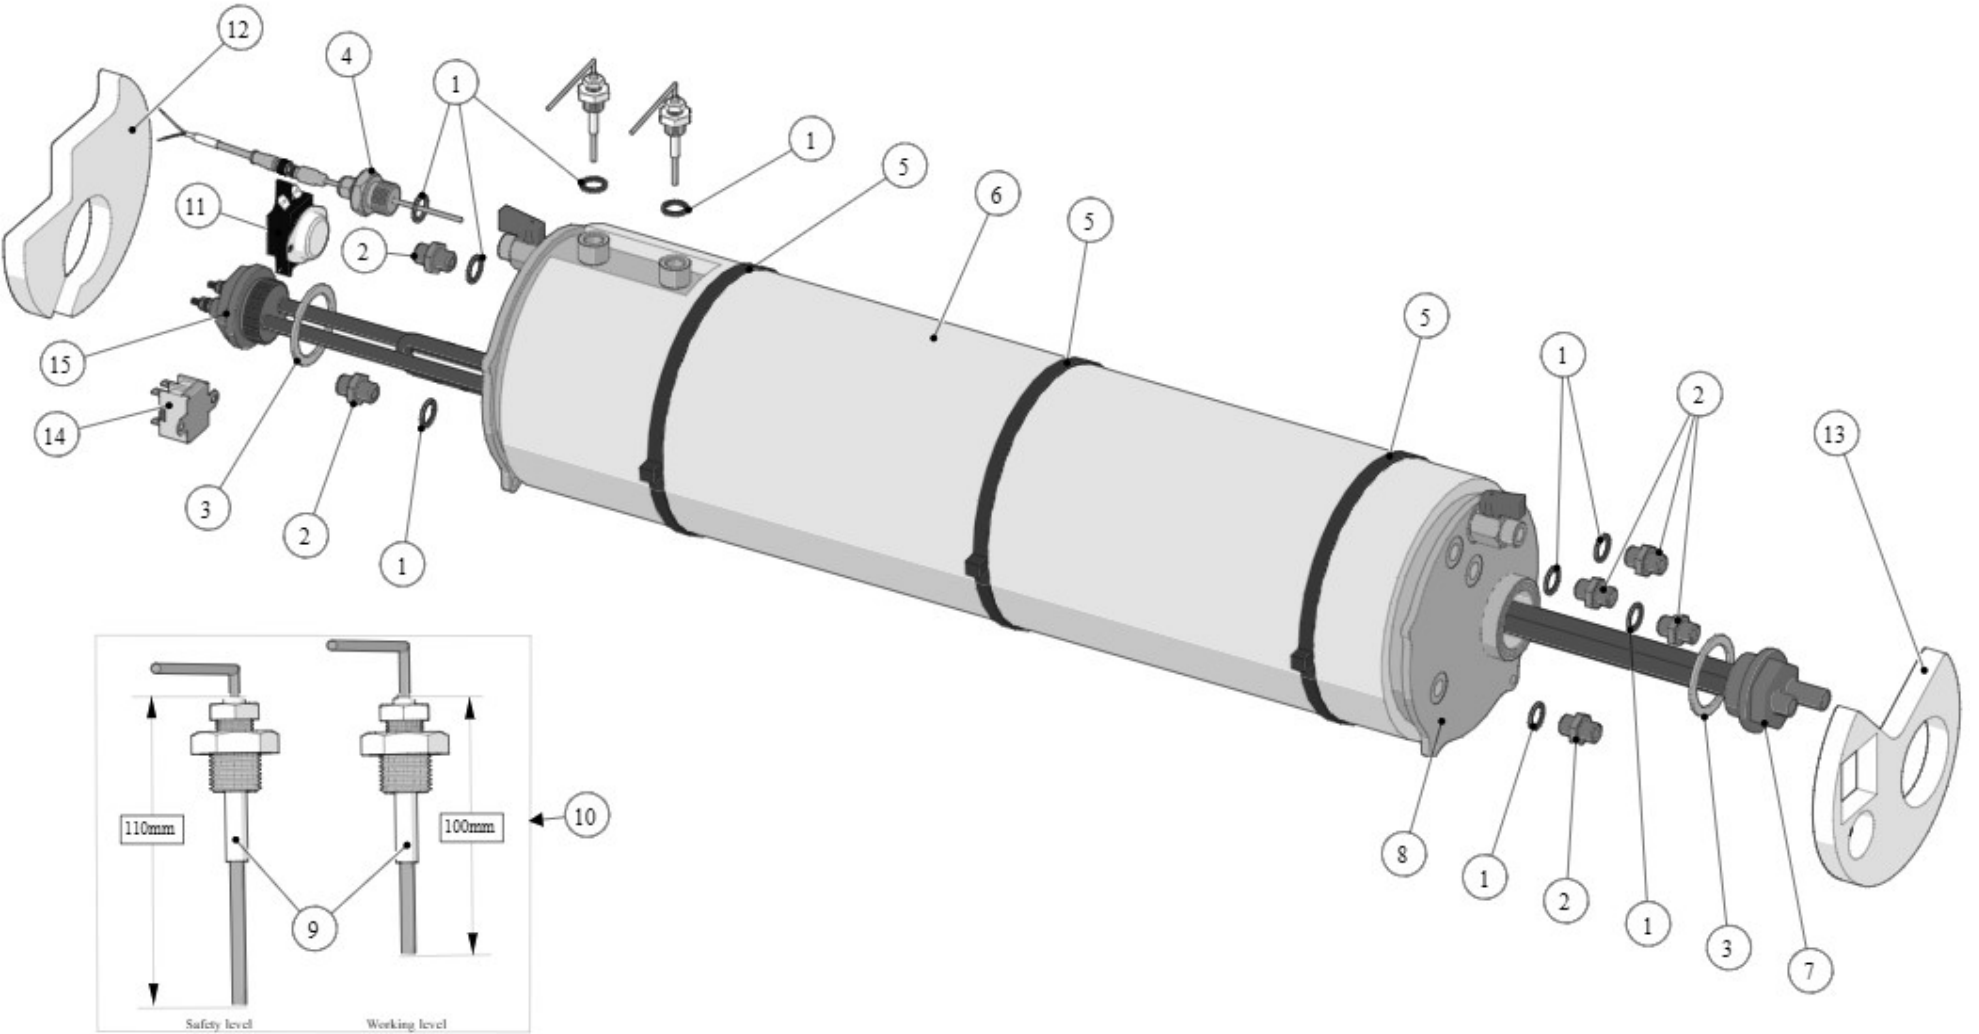

la marzocco
handmade in florence

170 - STEAM BOILER