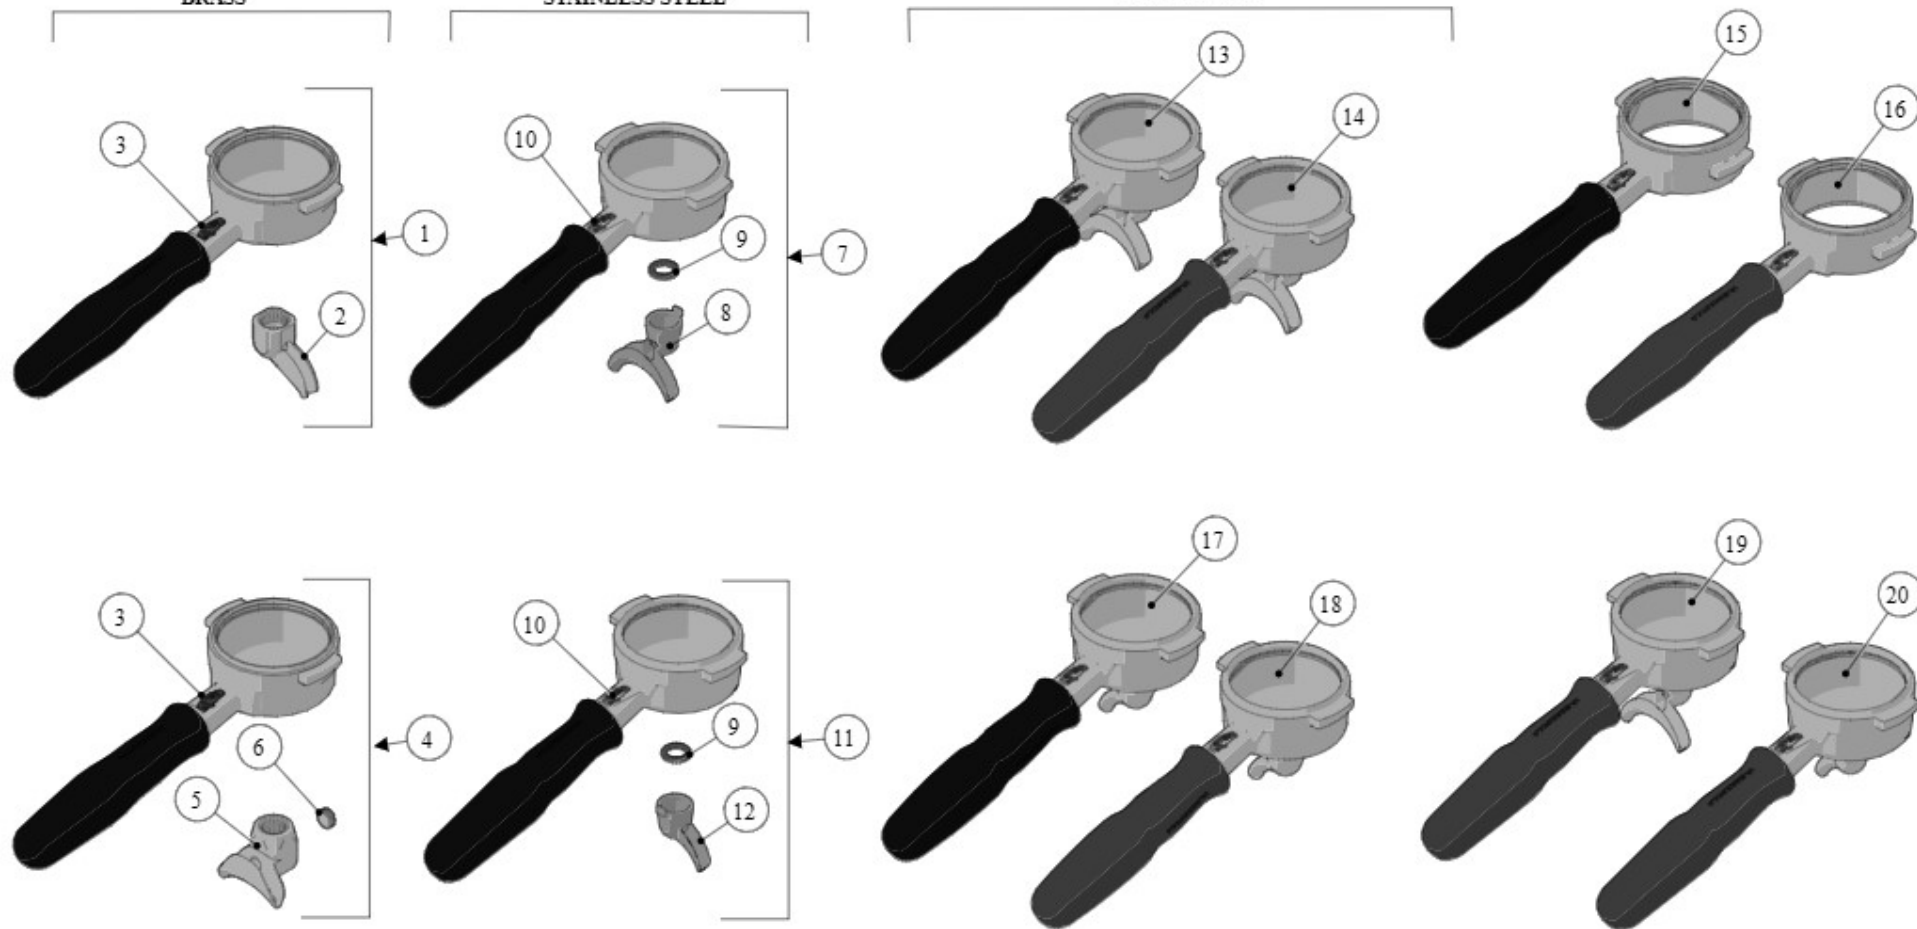

Item	Part number	Description
0022	L113	SPRING D WIRE1,1 S/S FILTER LOCK
0022	L113	SPRING D WIRE1,1 S/S FILTER LOCK
0023	L115/C	BLIND FILTER
0024	F.3.045	S/S-ALUMINUM SINGLE-DOUBLE TAMPER
0025	F.3.031.01	ANODIZED DOUBLE TAMPER S/S US VERSION
0026	F.3.039	CALIBRATED TAMPER

la marzocco
handmade in florence

230 – PORTAFILTER

BRASS

STAINLESS STEEL

FIXED SPOUT

la marzocco

handmade in florence

Item	Part number	Description
0001	L111/1	PORTAFILTER SINGLE SPOUT BRASS
0002	L115.01	SPOUT 1 CUP W/TREATMENT FOR SANITATION
0003	L111/LM12.01	CUP PORTAFILTER BRASS WITH HANDLE
0004	L111/2N	PORTAFILTER DOUBLE SPOUT BRASS
0005	L119.01	SPOUT 2 CUPS W/TREATMENT FOR SANITATION
0006	L119/V	SCREW FOR DOUBLE SPOUT
0007	L111/2NAC	PORTAFILTER DOUBLE SPOUT
0008	A.5.014.01	DOUBLE SPOUT S/S
0009	H.1.017	O-RING 3,53X9,12 EPDM 70 SH
0009	H.1.017	O-RING 3,53X9,12 EPDM 70 SH
0010	H.1.017.02	O-RING 3,37X9,21 EPDM
0010	L111/SS.R	CUP PORTAFILTER S/S WITH HANDLE
0010	H.1.017.02	O-RING 3,37X9,21 EPDM
0011	L111/1AC	PORTAFILTER SINGLE SPOUT
0012	A.5.013.01	SINGLE SPOUT S/S
0013	A.5.079	PORTAFILTER FIXED DOUBLE SPOUT
0014	A.5.129	PORTAFILTER FIXED DOUBLE SPOUT WALNUT
0014	A.5.127	PORTAFILTER FIXED DOUBLE SPOUT MAPLE
0015	L111/X.01	PORTAFILTER NAKED
0016	A.5.060	PORTAFILTER NAKED WALNUT
0016	A.5.061	PORTAFILTER NAKED MAPLE