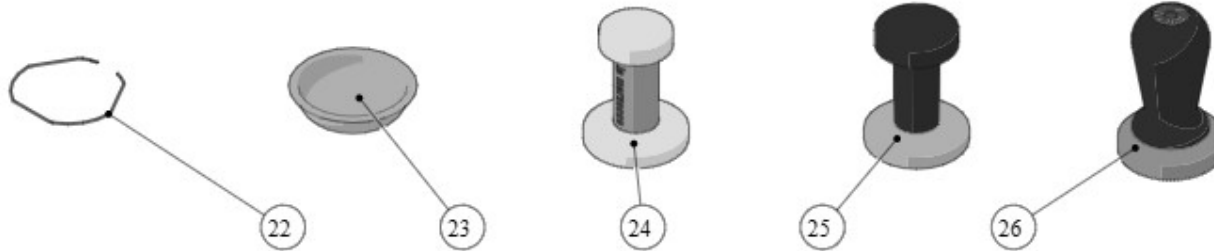

la marzocco
handmade in florence

220 - FILTER

FOR LA MARZOCCO SWIFT GRINDER

RIDGELESS

STANDARD VERSION

X - TESTED & CERTIFIED

la marzocco

handmade in florence