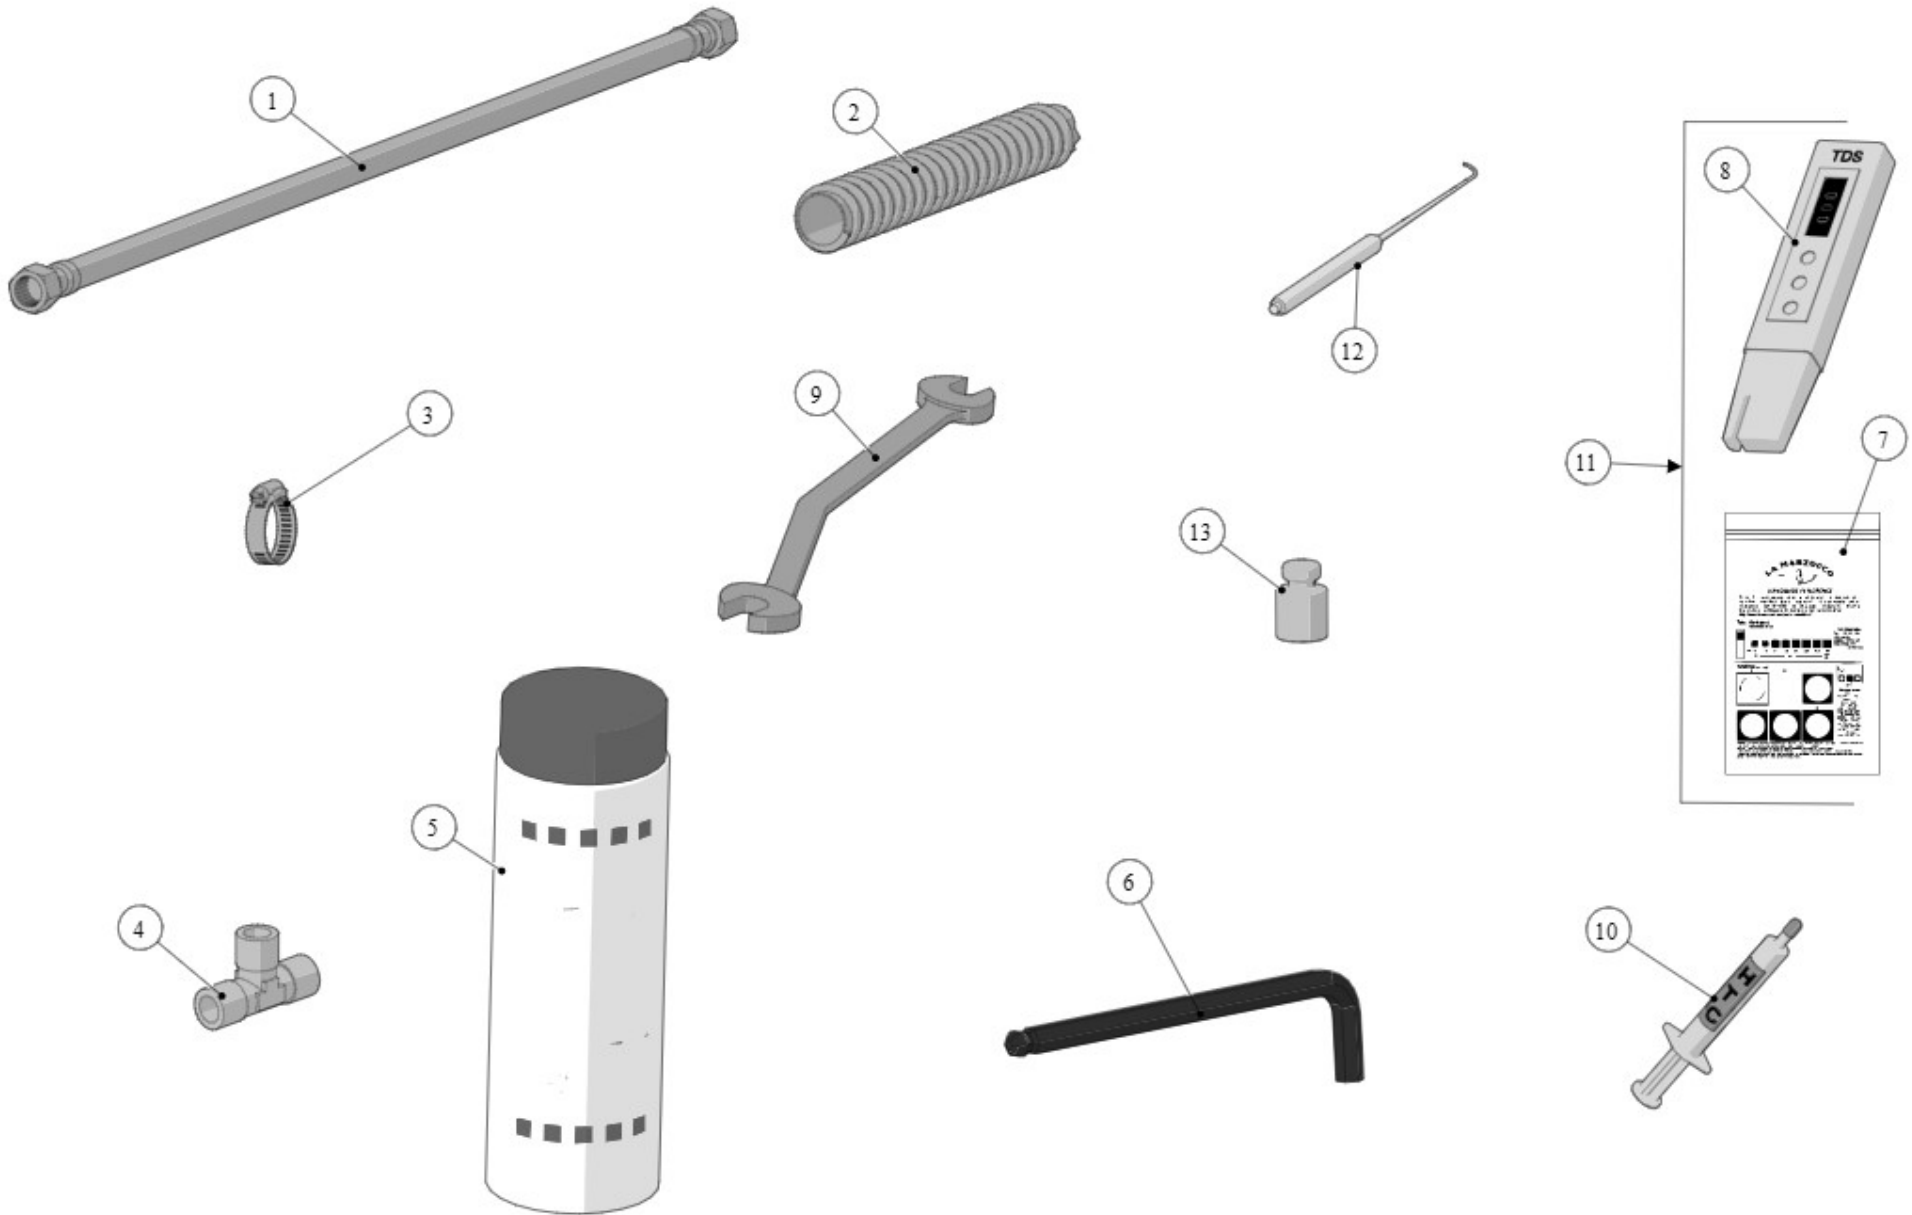

Item	Part number	Description
0017	A.5.078	PORTAFILTER FIXED SINGLE SPOUT
0018	A.5.126	PORTAFILTER FIXED SINGLE SPOUT MAPLE
0018	A.5.128	PORTAFILTER FIXED SINGLE SPOUT WALNUT
0019	L111/2MW.R	PORTAFILTER DOUBLE SPOUT MAPLE
0019	L111/2WW.R	PORTAFILTER DOUBLE SPOUT WALNUT
0020	L111/1MW.R	PORTAFILTER SINGLE SPOUT MAPLE
0020	L111/1WW.R	PORTAFILTER SINGLE SPOUT WALNUT

la marzocco
handmade in florence

240 - SCALES VERSION - PORTAFILTER ASSEM

1

2

3

la marzocco

handmade in florence

Item	Part number	Description
0001	931-2	2 PRECISION PORTAFILTER KIT
0002	931-3	3 PRECISION PORTAFILTER KIT
0003	932	4x 17g S/S PRECISION FILTER BASKET KIT
0003	947	4x 14g S/S PRECISION FILTER BASKET KIT
0003	948	4x 21g S/S PRECISION FILTER BASKET KIT

la marzocco
handmade in florence

250 - HOSE AND ACCESSORIES

la marzocco

handmade in florence

Item	Part number	Description
0001	L305/050.01	BRAIDED HOSE CM.50 3/8 F
0001	L305/120.01	BRAIDED HOSE CM.120 3/8 F
0001	L305/210.01	BRAIDED HOSE CM.210 3/8F
0001	L306/050	BRAIDED HOSE 3/8 COMPR. WR17 50CM NSF
0001	L306/120	BRAIDED HOSE 3/8 COMPR. WR17 120CM NSF
0001	L306/210	BRAIDED HOSE G3/8F WR20 210CM NSF
0001	L306/210/C	BRAIDED HOSE G3/8F WR20 210CM NSF CURVED
0001	T.5.003	BRAIDED HOSE 3/8 COMPR. WR17 210CM NSF
0002	L308	CLEAR ARMOURED DRAIN HOSE
0003	L312	HOSE CLAMP
0004	A.2.022.01	TEE FITTING R3/8M WR17 BRASS TREATED
0005	V067	LA MARZOCCO PURO CAFF POWDER
0006	UT005	ALLEN KEY 5 WITH BALL END
0007	F.9.000.01	MULTIPLE PARAMETER TEST KIT
0008	F.9.003	DIGITAL TDS METER
0009	UT108	BENT WRENCH WR13 FOR GROUP TUBE
0010	F.1.065	HTC THERMAL COMPOUND SYRINGE 2ML
0011	941	WATER TEST KIT
0012	UT008	GASKET PICK
0013	F.3.050	LOAD 100g TO CALIBRATE SCALES
1000	I.2.009	SPACER M3 M/F 10MM