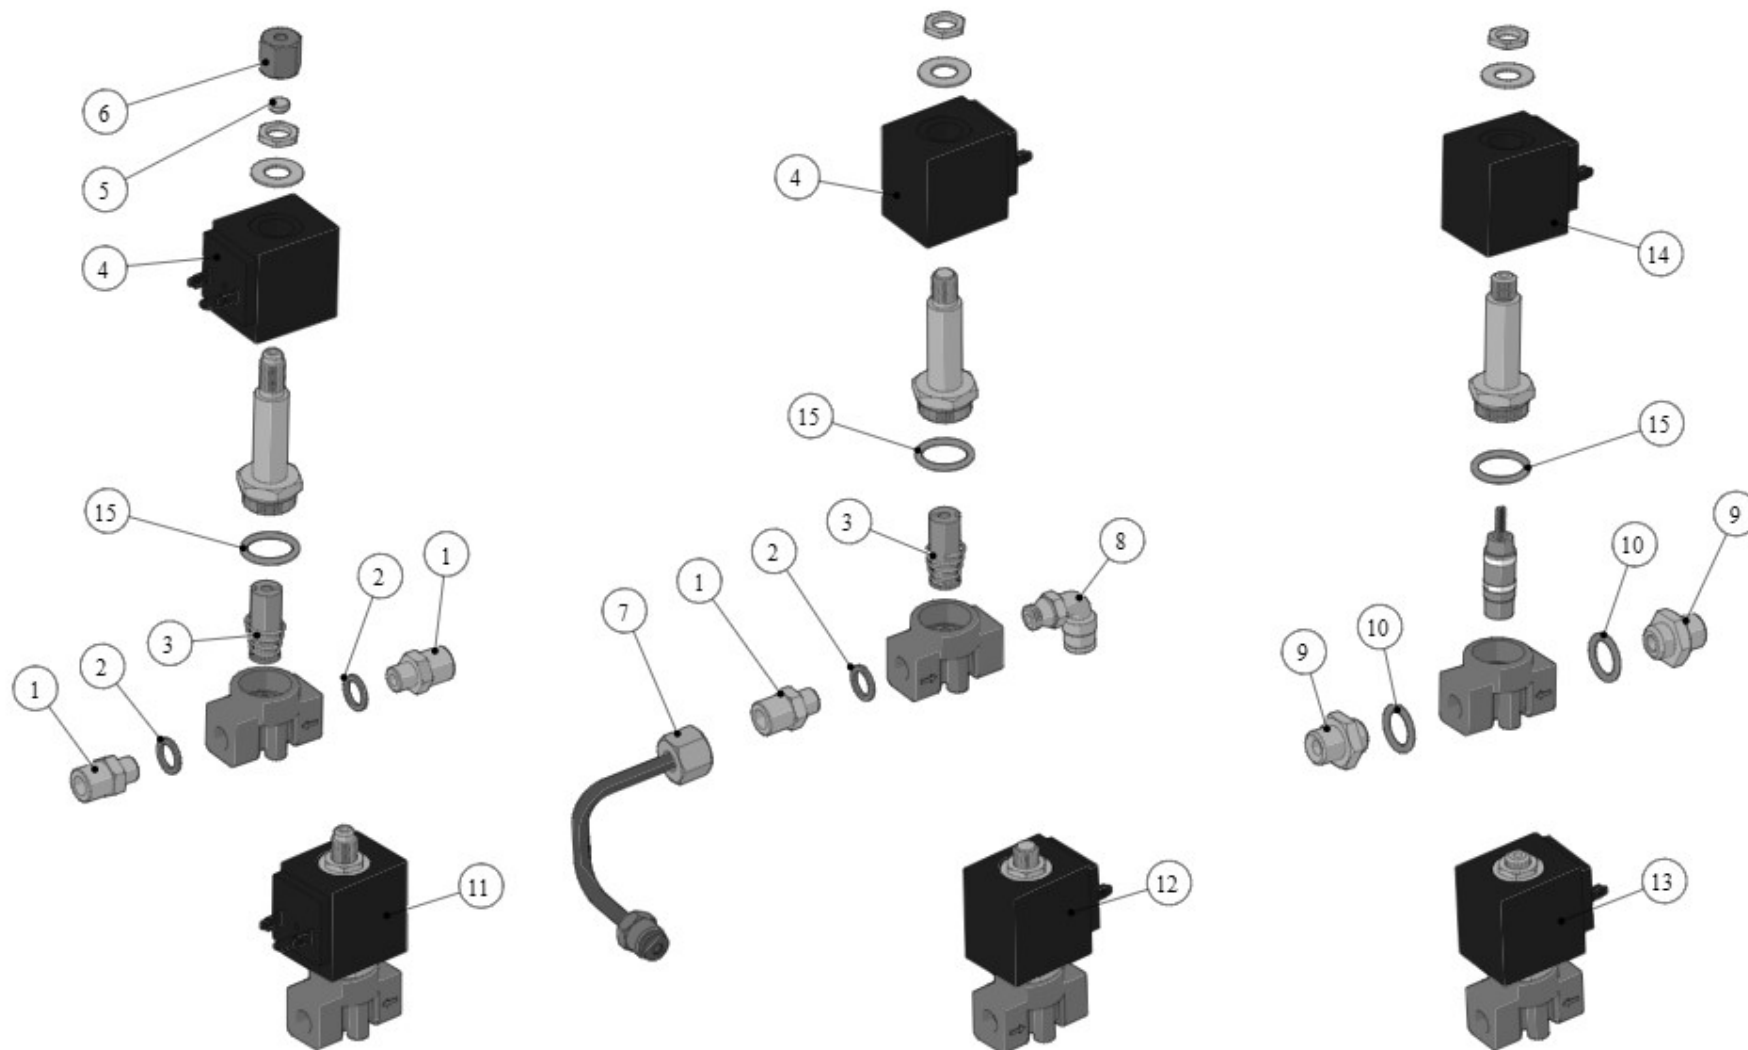

la marzocco
handmade in florence

110 - FITTING AND VALVES