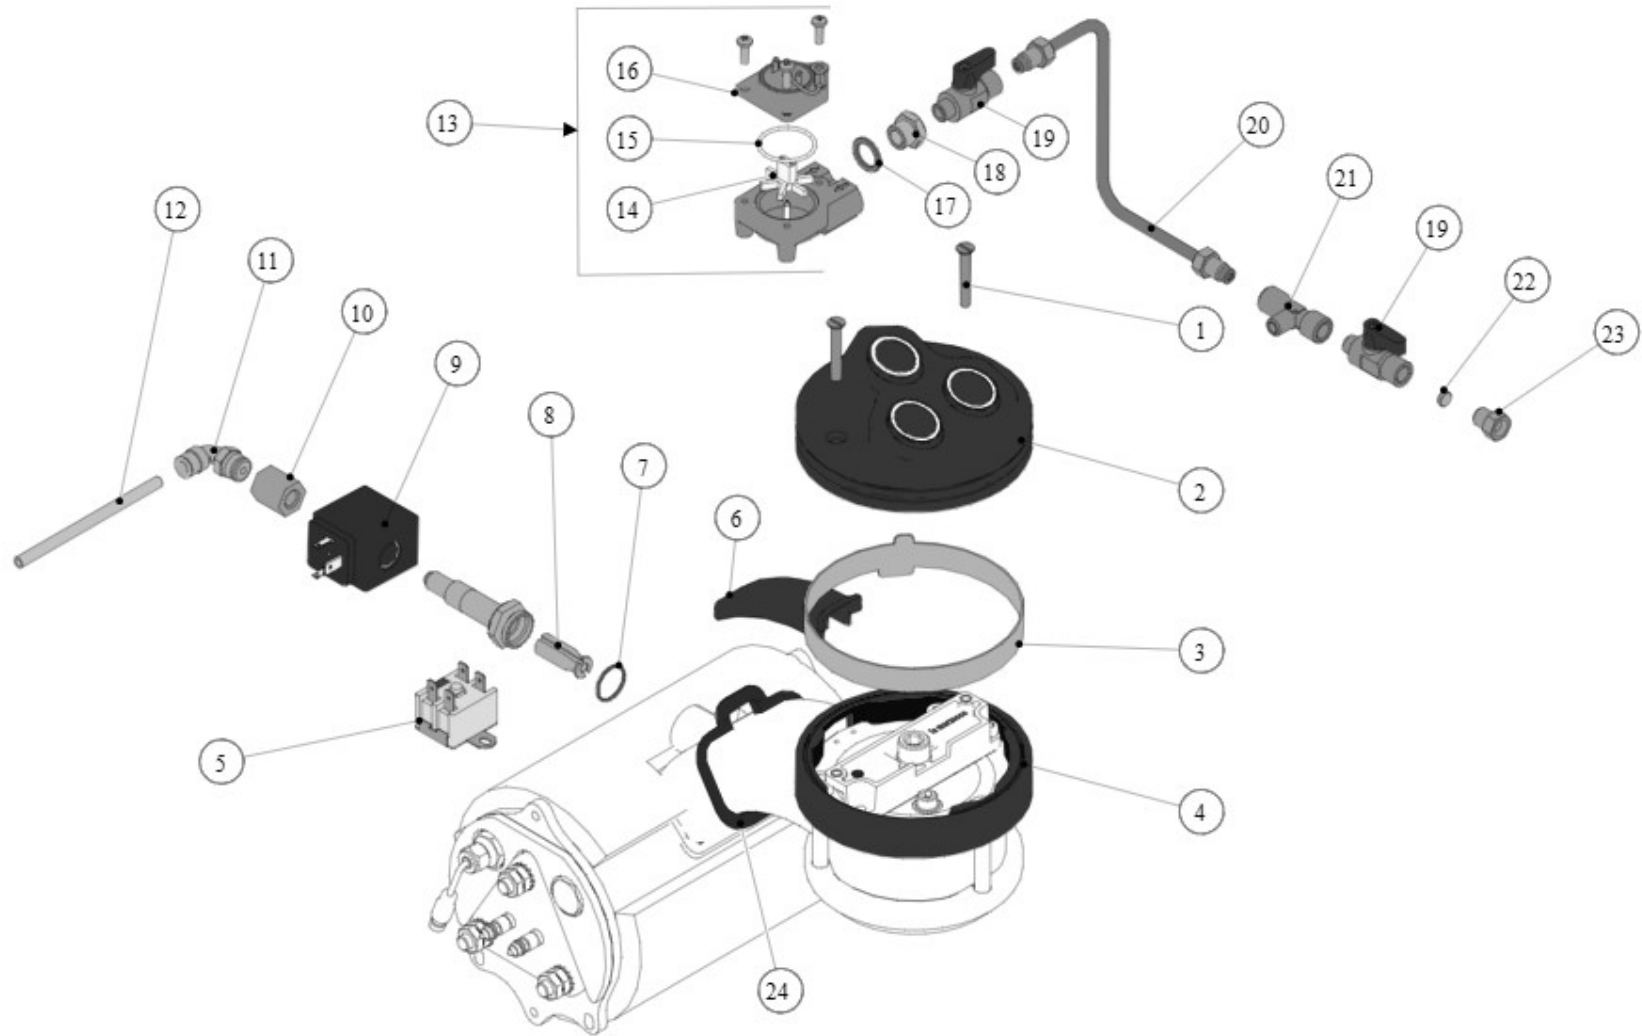

la marzocco
handmade in florence

140 - COFFEE BOILER