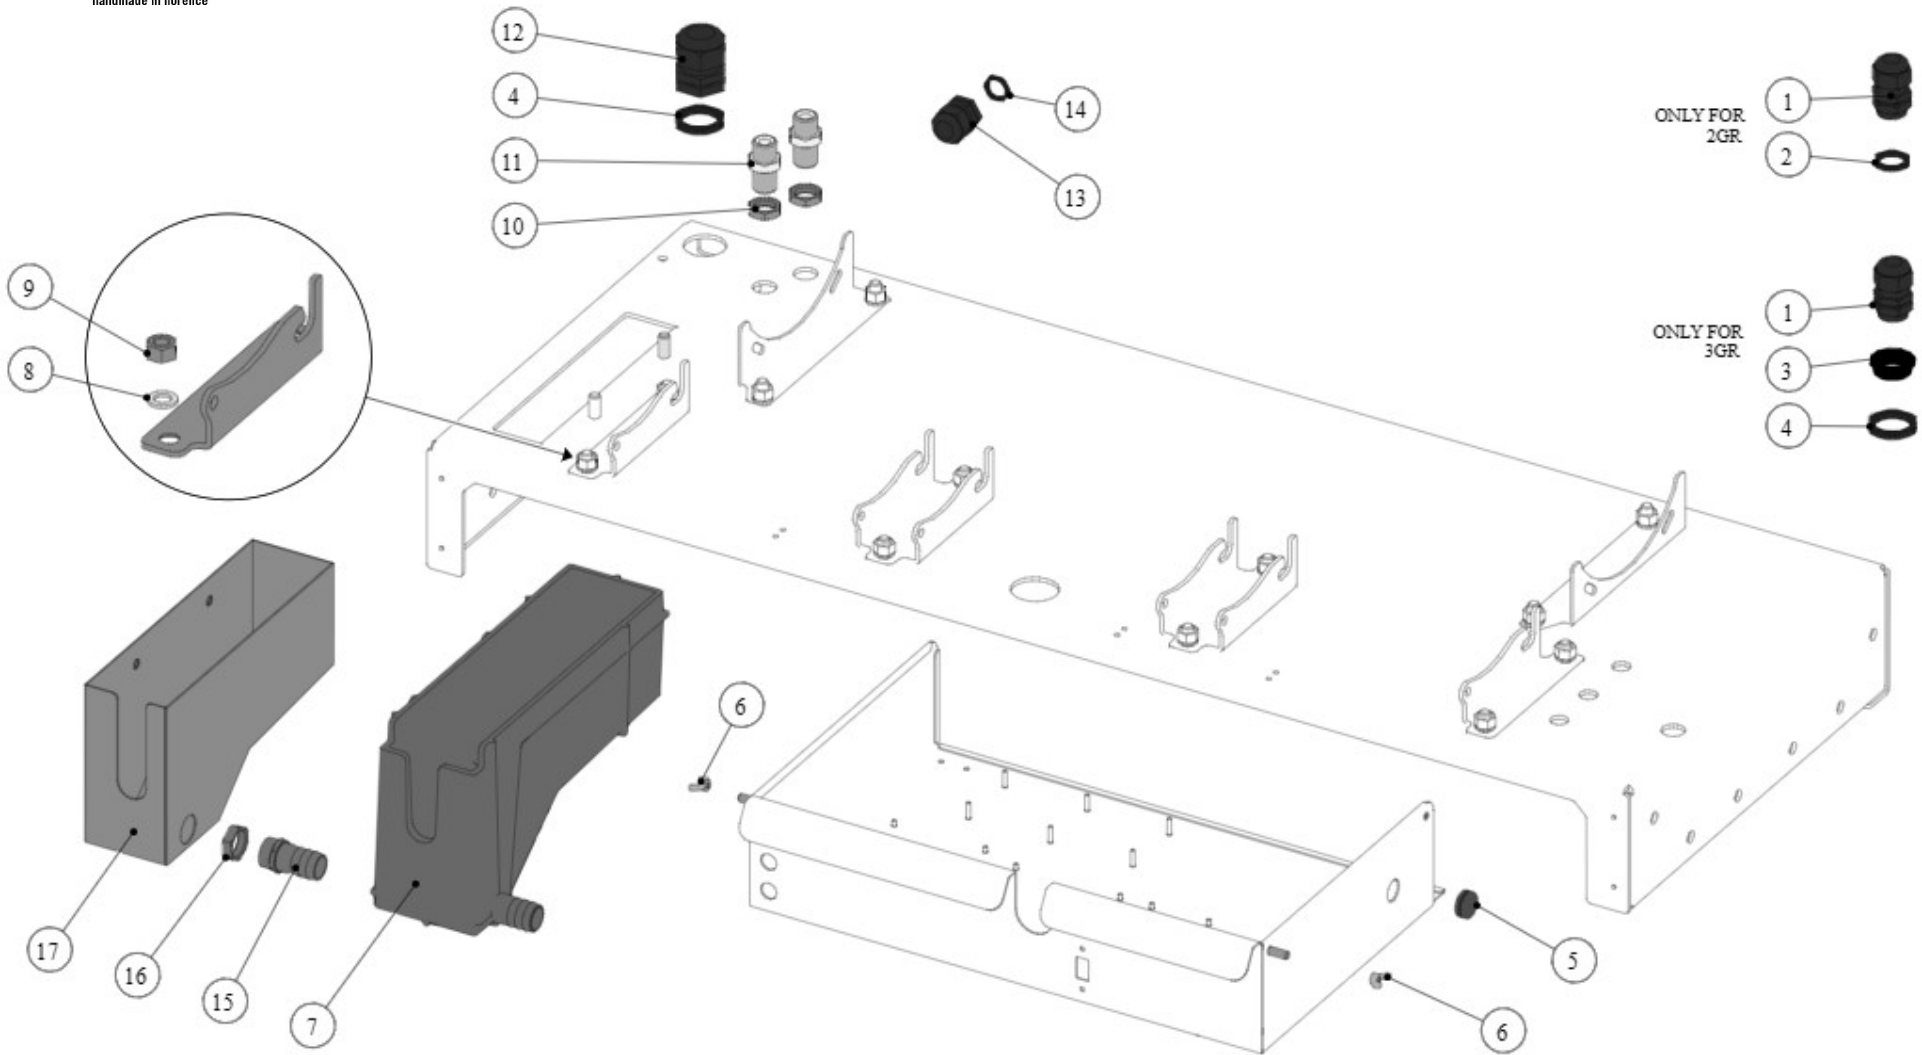

la marzocco
handmade in florence

30 - BODY PANEL ASSEMBLY