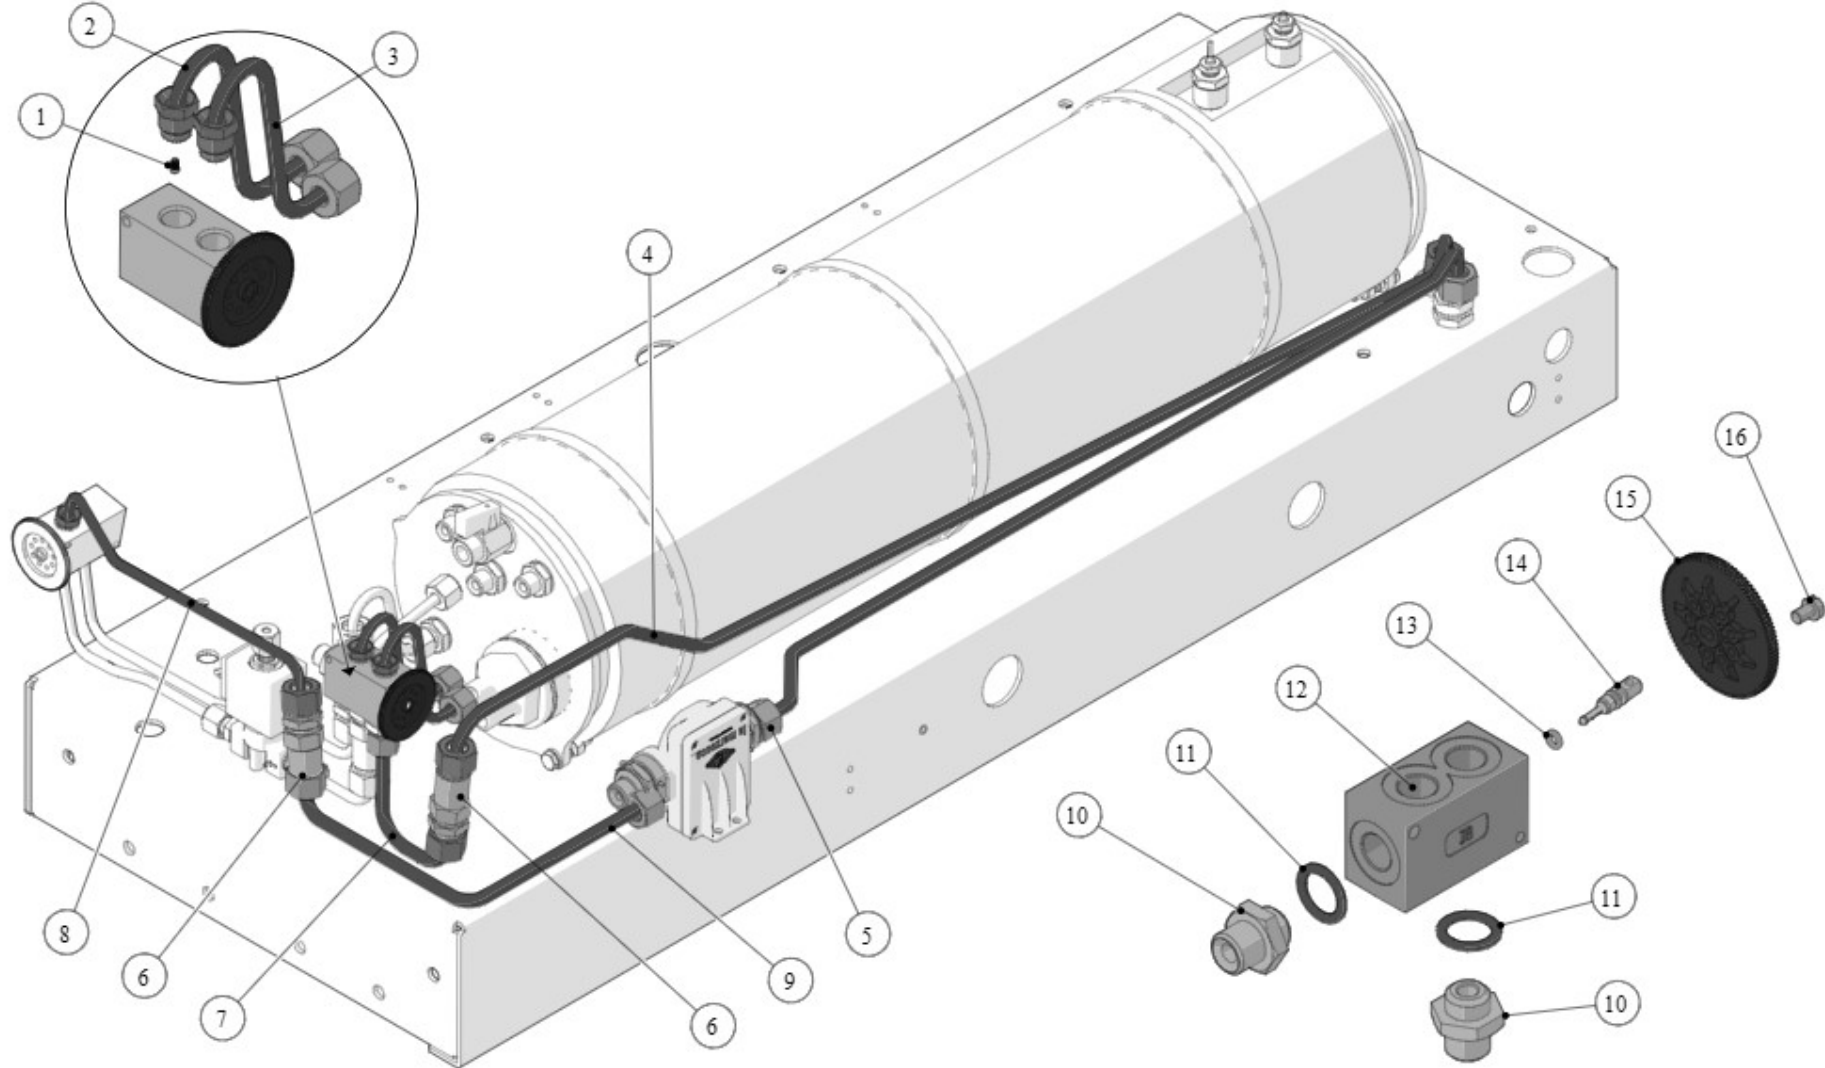

la marzocco

handmade in florence

120 - HYDRAULIC ASSEMBLY