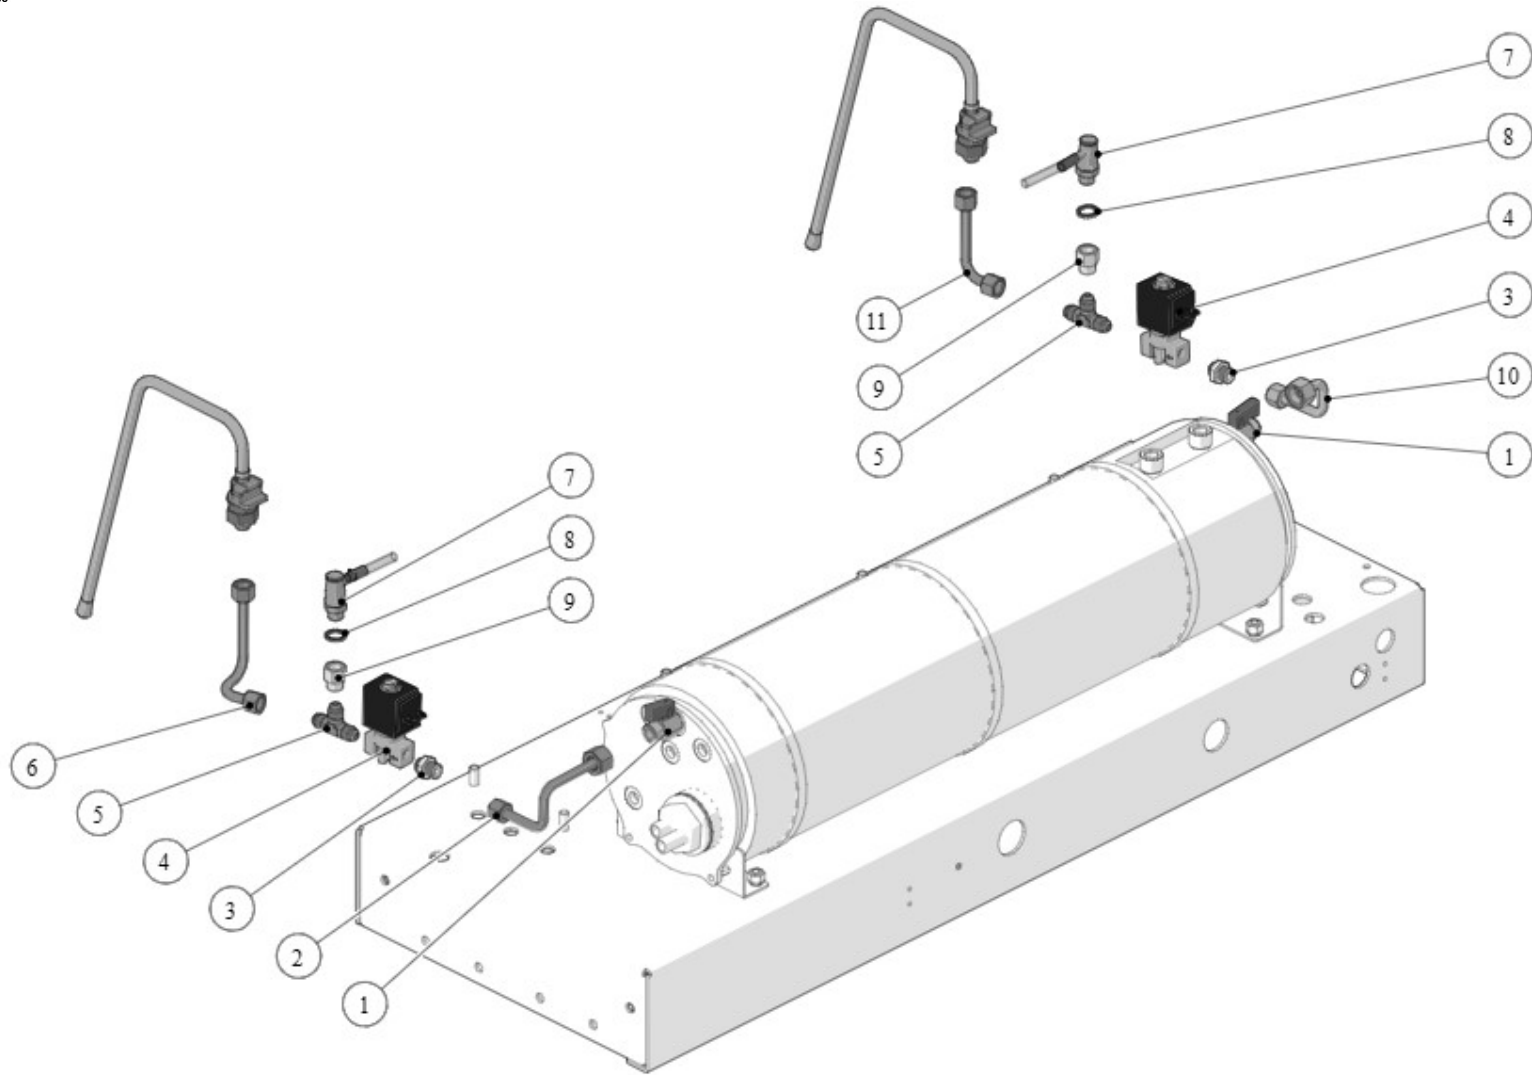

la marzocco
handmade in florence

90 - HYDRAULIC ASSEMBLY