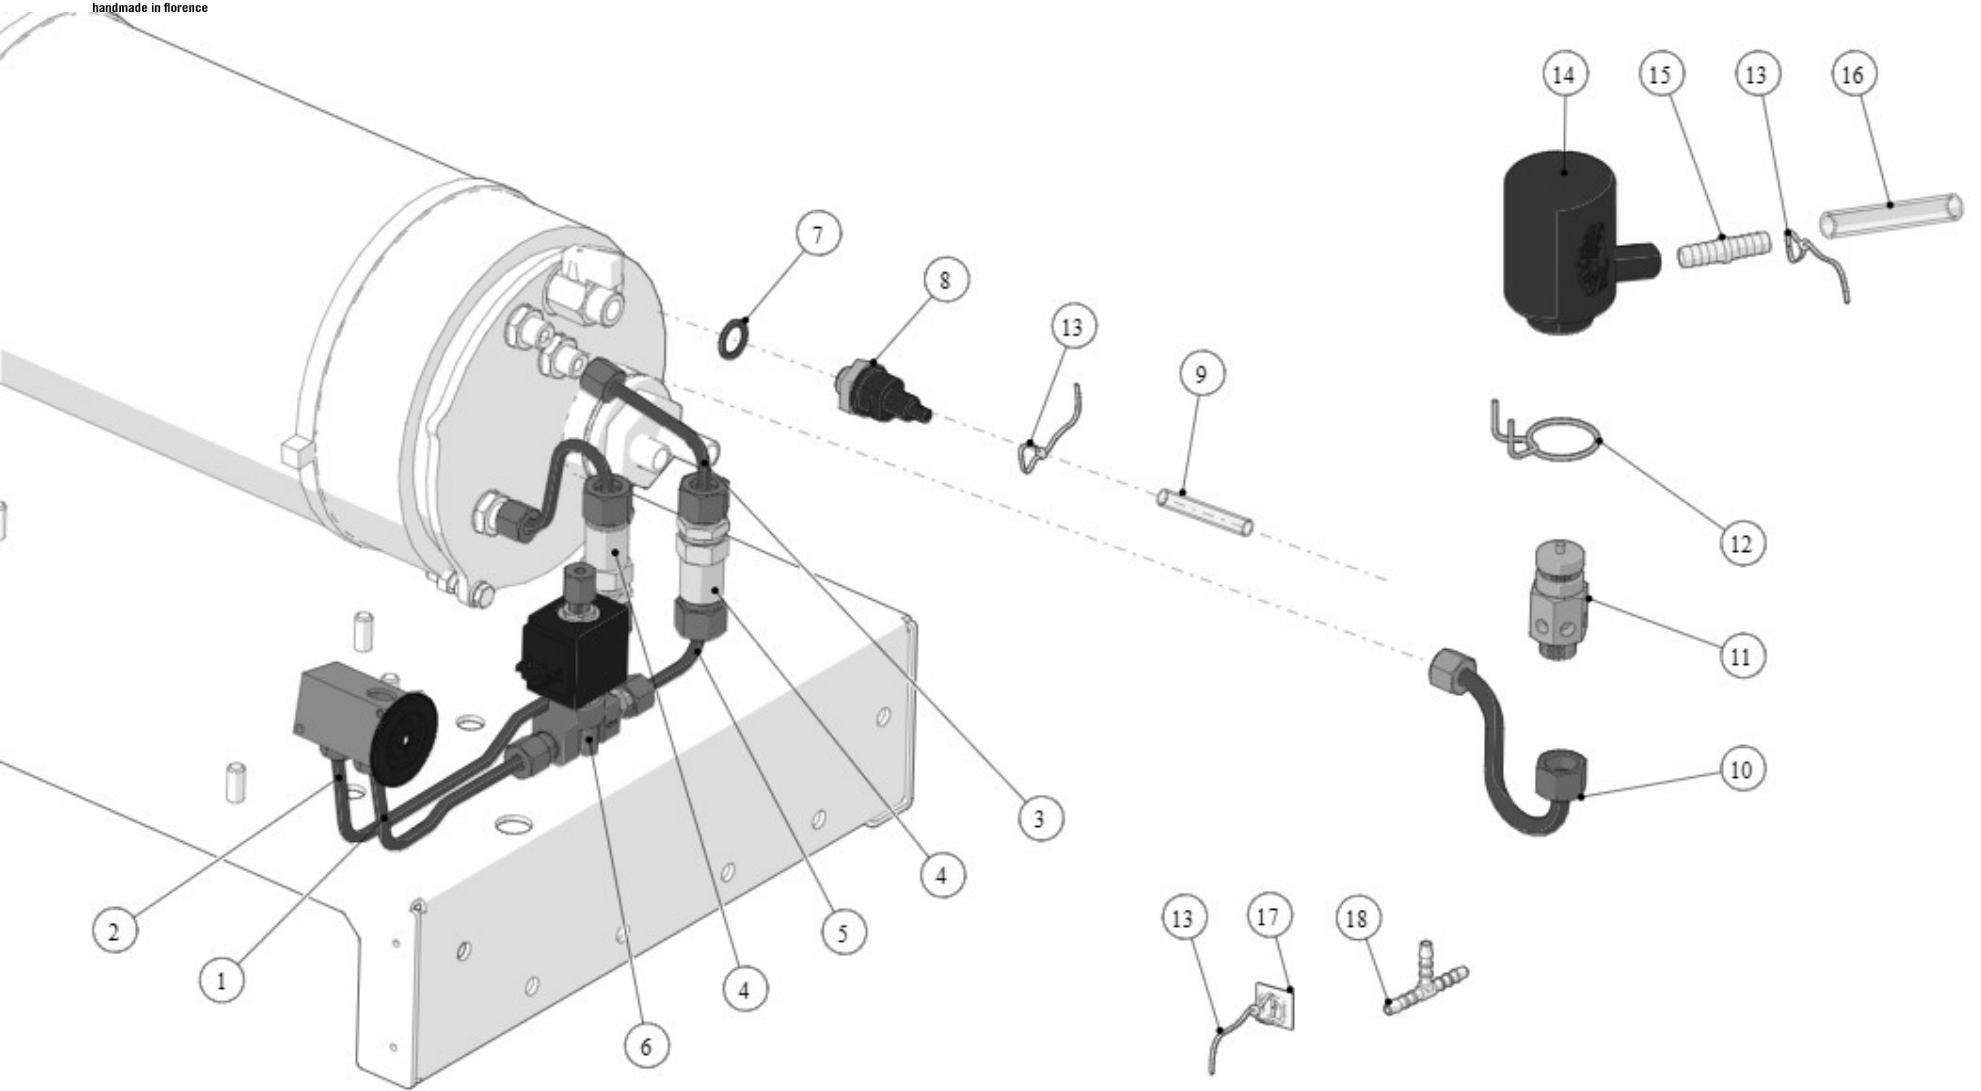

la marzocco

handmade in florence

130 - HYDRAULIC ASSEMBLY