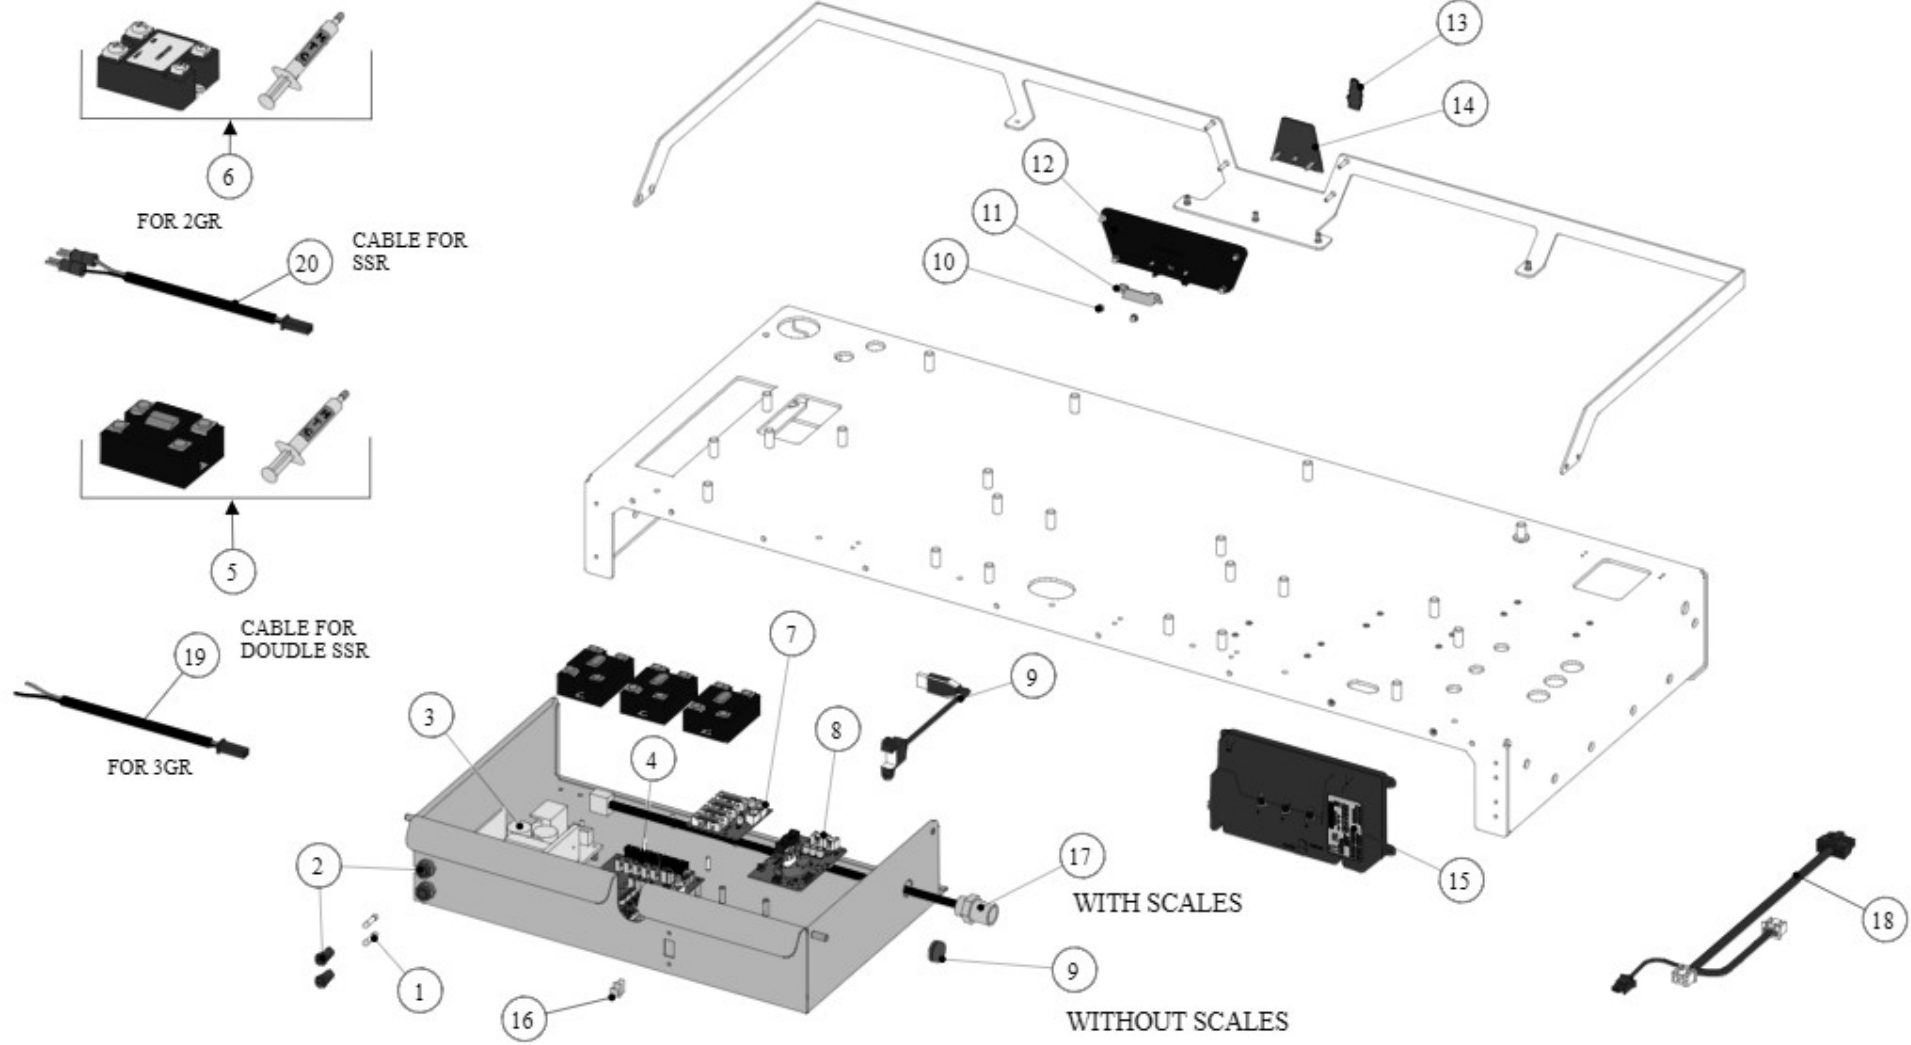

la marzocco

handmade in florence

40 - ELECTRICAL SYSTEM