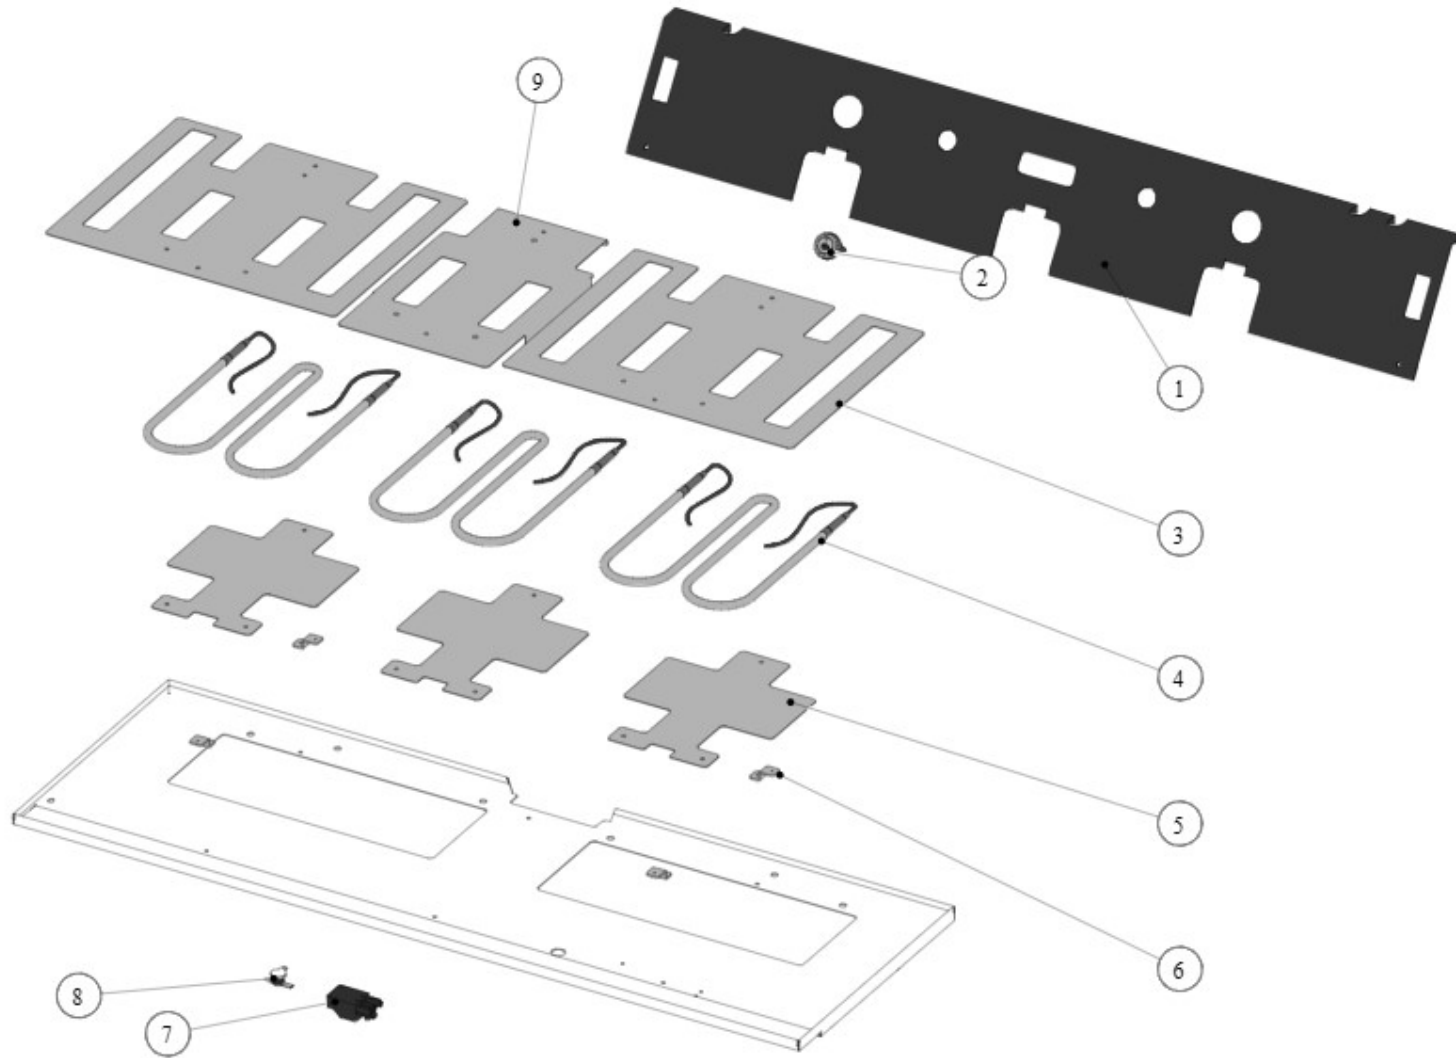

la marzocco
handmade in florence

200 - HEATING ELEMENTS