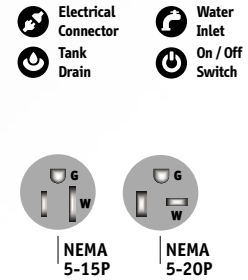

Water Specification

Water Inlet 1/4" Male Flare Fitting	Minimum Flow Rate 1 gpm [3.8 lpm]	Water Pressure 20-75 psig [138-517 kPa]

Electrical Configuration

Configuration Code	Heater Configuration	Voltage	Phase	Wires	KW	Electrical Connection	Max Amp Draw	Enclosure	Tank
US / CANADA									
T2121V01	120V / 1370 W	100-120	1	2+G	1.11-1.60	NEMA 5-15P⁽¹⁾	11.1-13.3	33 3/4" High	13" High
T2121V02	120V / 1680 W	100-120	1	2+G	1.3-1.8	NEMA 5-15P⁽¹⁾	12.3-14.7	9" Wide	6" Wide
T2121V03	120V / 1680 W	100-120	1	2+G	1.3-1.8	NEMA 5-20P⁽¹⁾	12.3-14.7	20 1/2" Deep	Cylinder

(1) Sold with factory cord & plug.

Measurements

Height 34" [86.4 cm]	Width 13 1/2" [34.3 cm]	Depth 19 1/2" [49.5 cm]	Empty Weight 35 lbs [15.9 kg]	Filled Weight 44 lbs [20.0 kg]	Shipping Weight 46 lbs [20.9 kg]