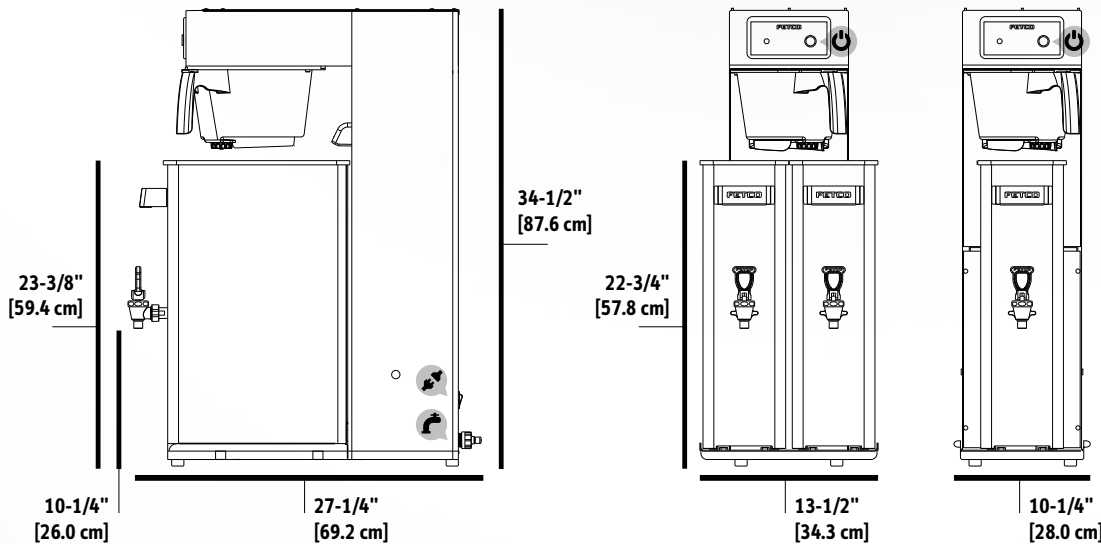

Solid Construction:

FETCO's reputation is second to none for precision craftsmanship and everlasting durability.

FETCO[®]
TRUSTED | RELIABLE | QUALITY

Water Specification

Water Inlet 1/4" Male Flare Fitting	Minimum Flow Rate 1 gpm [3.8 lpm]	Water Pressure 20-75 psig [138-517 kPa]
---	---	---

(1) Sold with factory cord & plug.

Measurements

Height 34" [86.4 cm]	Width 13 1/2" [34.3 cm]	Depth 19 1/2" [49.5 cm]	Empty Weight 35 lbs [15.9 kg]	Filled Weight 44 lbs [20.0 kg]	Shipping Weight 46 lbs [20.9 kg]
--------------------------------	-----------------------------------	-----------------------------------	---	--	--

Compatible Dispensers

- #D064 3.5G Iced Tea Dispenser ITD-2135
- #D064W112 3.5G Iced Tea Dispenser with Iced Tea Color Graphic ITD-2135

Product Dimensions (HxWxD):
21 1/2" x 6 3/4" x 16 3/4" [54.6 x 17.1 x 42.5 cm]