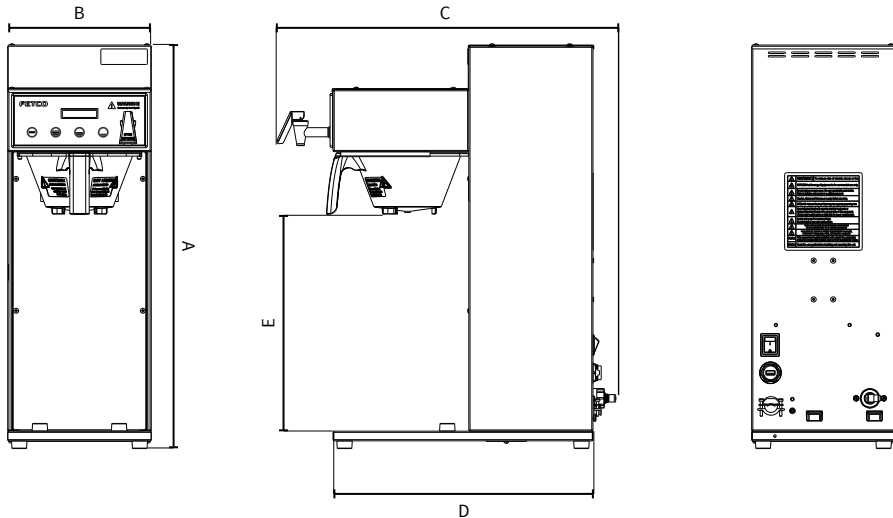

Model	Capacity [gal]	Capacity [l]
CBS-1221	2.66	10.07

CUPS PER HOUR

Cup size	8 [oz] / 236 [ml]	12 [oz] / 355 [ml]	16 [oz] / 473 [ml]	20 [oz] / 591 [ml]
No. Cups per hour (1)	128	85	64	51

(1) Cups Per Hour based on maximum power configuration

DIMENSIONS

CBS-1221 Plus Single Airpot Brewer

	Height (A)	Width (B)	Depth (C)	Depth (D)	Clearance Small Brew Basket (E)	Clearance Large Brew Basket (E)
Product Dimensions	26.00"/66.04 cm	9.25"/ 23.50 cm	22.25"/56.52 cm	16.75"/42.55 cm	14.00"/35.56 cm	13.00"/33.02 cm
Shipping Dimensions	31.50"/80.01 cm	13.00"/ 33.02 cm	24.75"/62.87 cm	N/A	N/A	N/A