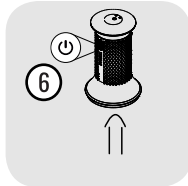

device, you can find the instructions on how to activate your program on the new device in your MYHIXEL Play app.

MYHIXEL I Instructions for use

1. Take the MYHIXEL I device out of the box.
2. Use the charging cable supplied. Connect the cable to the device as explained in the images below, and plug it into the power supply, via an adapter, for approximately 3-4 hours. If it is not your first time using the device, make sure that the device is completely dry before loading it, paying particular attention to the charging connectors that meet the lid and the body of the casing.
3. Once charged, turn on the heating function until the device reaches the proper temperature. When it reaches its maximum temperature it will automatically turn off. Don't warm it twice consecutively.
4. To remove and replace the heating base, always do so directly and vertically, without turning it.
5. Lubricate the sleeve with lubricant. Ensure you lubricate the inlet and canal generously. Use a water-based lubricant, such as MYHIXEL Lube.
6. Your MYHIXEL I device is now ready to use. Only use it when the penis is erect. Press the vibration button during several seconds to turn the vibration on/off.
7. If you have the "hands free" accessory, you can enjoy the experience by adhering your MYHIXEL I device securely to a smooth surface for the best hands-free session you'll ever experience.
8. If during penetration you feel that the friction is excessive, we recommend that you apply a little more lubricant. Tip: you can unscrew the upper lid slightly. This will allow you to regulate the level of suction that you feel during penetration.
9. Once the activity is finished, clean your MYHIXEL I device as indicated below.