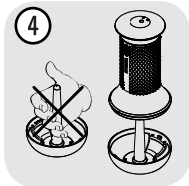

device, you can find the instructions on how to activate your program on the new device in your MYHIXEL Play app.

MYHIXEL I Instructions for use

1. Take the MYHIXEL I device out of the box.
2. Use the charging cable supplied. Connect the cable to the device as explained in the images below, and plug it into the power supply, via an adapter, for approximately 3-4 hours. If it is not your first time using the device, make sure that the device is completely dry before loading it, paying particular attention to the charging connectors that meet the lid and the body of the casing.
3. Once charged, turn on the heating function until the device reaches the proper temperature. When it reaches its maximum temperature it will automatically turn off. Don't warm it twice consecutively.
4. To remove and replace the heating base, always do so directly and vertically, without turning it.
5. Lubricate the sleeve with lubricant. Ensure you lubricate the inlet and canal generously. Use a water-based lubricant, such as MYHIXEL Lube.
6. Your MYHIXEL I device is now ready to use. Only use it when the penis is erect. Press the vibration button during several seconds to turn the vibration on/off.
7. If you have the "hands free" accessory, you can enjoy the experience by adhering your MYHIXEL I device securely to a smooth surface for the best hands-free session you'll ever experience.
8. If during penetration you feel that the friction is excessive, we recommend that you apply a little more lubricant. Tip: you can unscrew the upper lid slightly. This will allow you to regulate the level of suction that you feel during penetration.
9. Once the activity is finished, clean your MYHIXEL I device as indicated below.