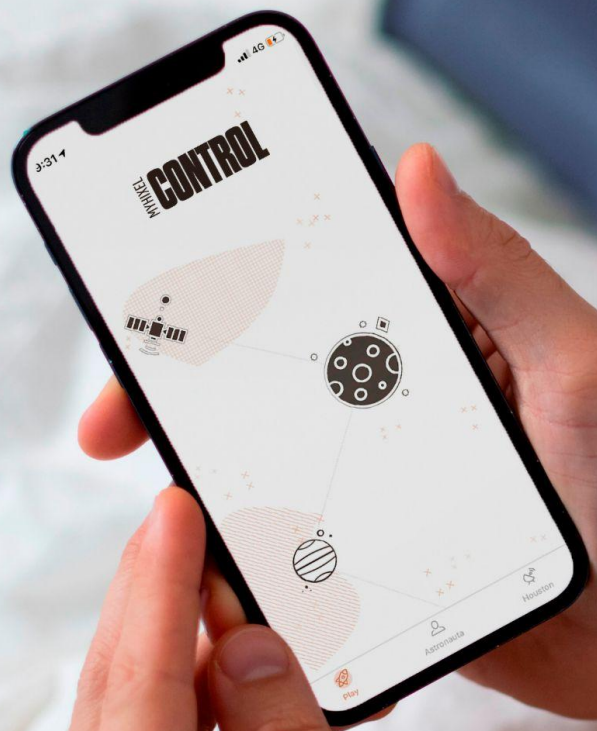

MYHIXEL CONTROL

The most advanced tech
solution for climax control.

WHAT IS MYHIXEL?

MYHIXEL is a pioneering, disruptive male sexual health brand that offers tech & science-based solutions for **improving men's sex life.**

We've combined innovation, technology, and science to make a wide range of solutions available for men, intending to improve their sex lives holistically.

Our best-selling product is a unique **method that addresses climax control** and allows men to delay ejaculation without pills or numbing creams, which could have side effects.