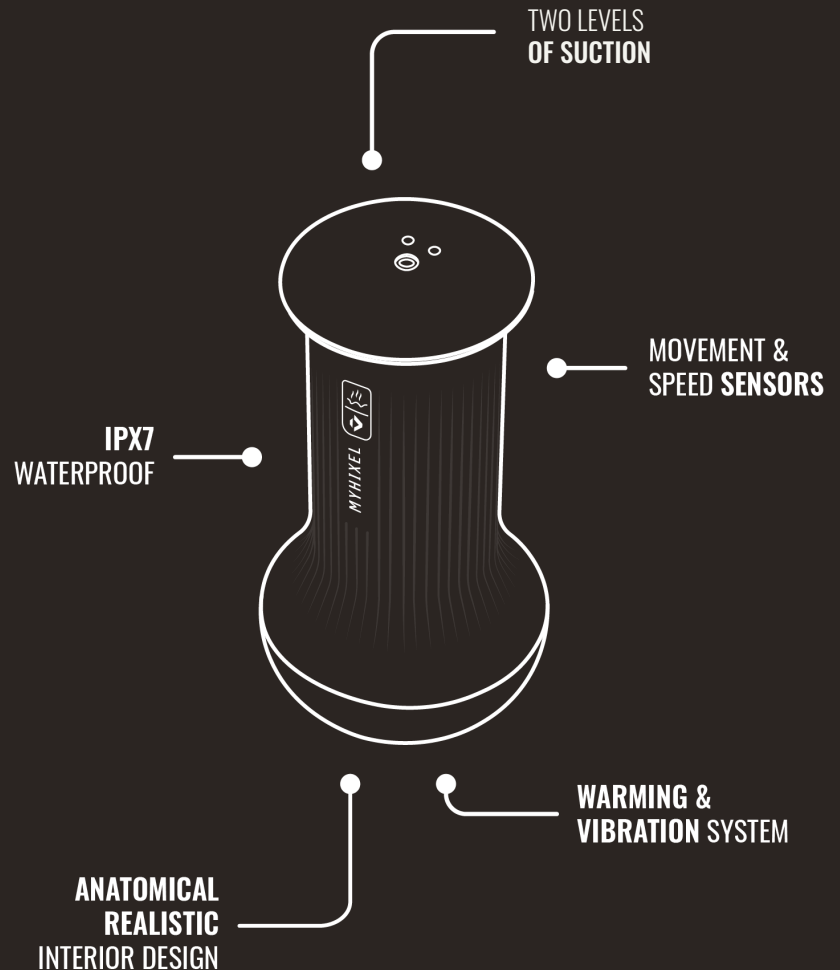

THE MOST REALISTIC SENSATION:

Innovative design, cutting-edge technology, high quality materials, and improved vibration and warming systems.

MOVEMENT AND SPEED SENSORS & BLUETOOTH CONNECTION:

The device and the app are connected to get accurate data in real-time. The sensors will register the user's progress in the app.

FDA REGISTERED AS A MEDICAL DEVICE

THE DEVICE: MYHIXEL II

- **Bluetooth system** to connect the device to the MYHIXEL Play app.
- **Movement and speed sensors** that automatically collect the user's evolution.
- **Vibration system**, totally unique on the market, and developed to improve ejaculation control.
- **Warming mode** that replicates body temperature.
- **Anatomically-realistic design**.
- **IPX7 waterproof** system.
- Made of **high-quality, anti-allergic and non-toxic material**. Phthalate free.

MONITORING OF
USER EVOLUTION

BLUETOOTH
CONNECTION
WITH THE DEVICE

SECURE &
ANONYMIZED

PERSONALIZED
EXPERIENCE

8 WEEKS
PROGRAM

GAMIFIED

THE APP: MYHIXEL PLAY

- The upgraded app 2.0 is the first one that includes **IoT (Internet of Things)** for male sexual health.
- Applying the **latest generation of AI (Artificial Intelligence)** to personalize the treatment.
- **Bluetooth connection** with the device.
- It **tracks the user's progress** in real-time.
- Secure and **anonymized data**.
- **Weekly plan:** in addition to the training program, it offers nutrition, fitness, and mindfulness plans focused on sexual health.