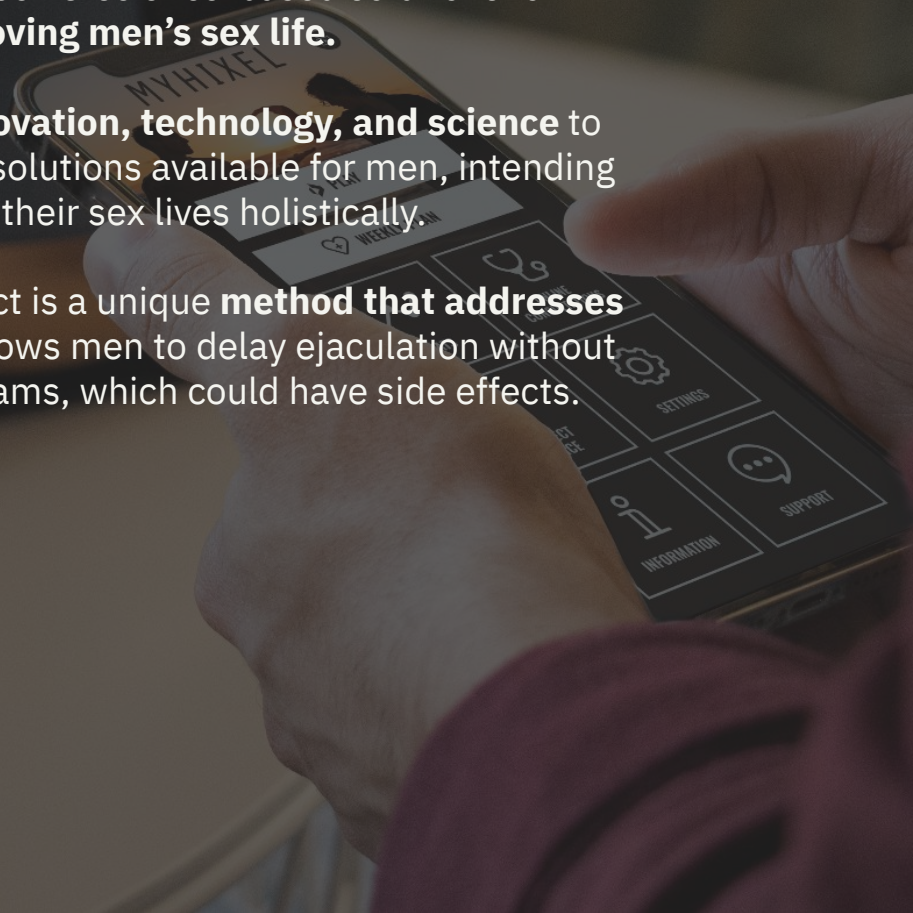

WHAT IS MYHIXEL?

MYHIXEL is a pioneering, disruptive male sexual health brand that offers tech & science-based solutions for **improving men's sex life.**

We've combined innovation, technology, and science to make a wide range of solutions available for men, intending to improve their sex lives holistically.

Our best-selling product is a unique **method that addresses climax control** and allows men to delay ejaculation without pills or numbing creams, which could have side effects.