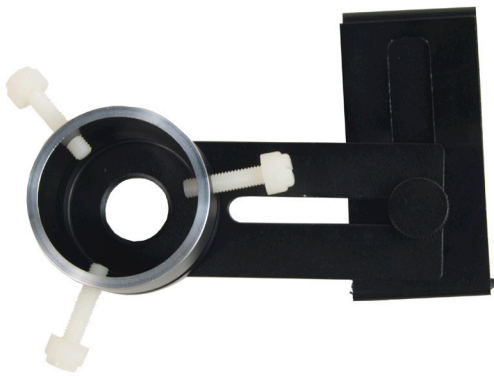

Flexbar Smartphone Borescope Adapter

Direct Mount- No Expensive Coupler Needed

Features:

- No need for large monitors
- Reduce Eye fatigue
- Capture Images
- Capture Still shots

Attaches to most any Smartphone. This innovative solution allows you to utilize all of your hi-tech camera features to display and capture video images from your borescope.

Recommended for use with all 156 Series Flexbar rigid borescopes and works with many B-Style eyepiece borescopes. (*See back page*)

Allows choice of illumination handles (sold separately)

Model No. 15686, Flexbar Smartphone Borescope Adapter.