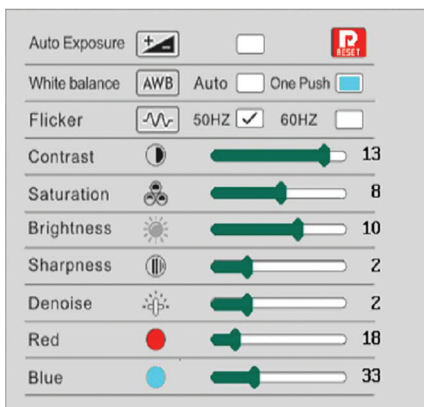

FLEXBAR HI-RESOLUTION HDMI MULTI-FUNCTION CAMERA

No PC Necessary. Easy-to-use mouse driven icon controls. Takes the guess work out of your custom selections.

Camera Features:

- 1920 x 1080 Resolution
- X-Y cross hairs, multi-color selectable
- Still image or AVI capture
- Digital zoom
- Live image to still image comparison
- Picture in a picture function

Shown above: Model No. 12367 Camera in use with Flexbar Micro-Zoom Lens.

Model No. 12367 HDMI Camera includes:

- Wireless control mouse
- SD memory card
- HDMI Cable
- Power Supply
- USB cable for PC Image connection or Field-of-View software upgrade.

Camera settings can be adjusted in seconds

- Changes line generator preset and displays current preset.
- Selects line or cross hair to be changed.
- Turns line on or off (Shows or hides selected line).
- Changes thickness of selected line.
- Changes color of selected line.
- Moves selected line Up (horizontal line) or Right (vertical line).
- Moves selected line Down (horizontal line) or Left (vertical line).
- Turns all lines on or off (show or hides all lines).
- Saves changes to current preset.