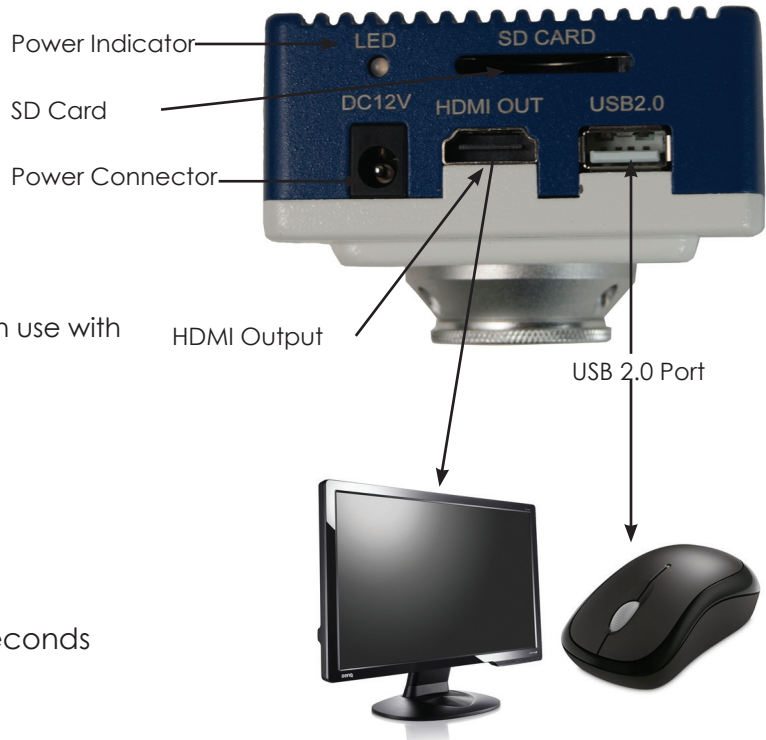

FLEXBAR HI-RESOLUTION HDMI MULTI-FUNCTION CAMERA

No PC Necessary. Easy-to-use mouse driven icon controls. Takes the guess work out of your custom selections.

Camera Features:

- 1920 x 1080 Resolution
- X-Y cross hairs, multi-color selectable
- Still image or AVI capture
- Digital zoom
- Live image to still image comparison
- Picture in a picture function

Shown above: Model No. 12367 Camera in use with Flexbar Micro-Zoom Lens.

Model No. 12367 HDMI Camera includes:

- Wireless control mouse
- SD memory card
- HDMI Cable
- Power Supply
- USB cable for PC Image connection or Field-of-View software upgrade.

Camera settings can be adjusted in seconds

- Changes line generator preset and displays current preset.
- Selects line or cross hair to be changed.
- Turns line on or off (Shows or hides selected line).
- Changes thickness of selected line.
- Changes color of selected line.
- Moves selected line Up (horizontal line) or Right (vertical line).
- Moves selected line Down (horizontal line) or Left (vertical line).
- Turns all lines on or off (show or hides all lines).
- Saves changes to current preset.

MODEL NO. DESCRIPTION

12367 Flexbar Hi-Resolution HDMI Camera complete