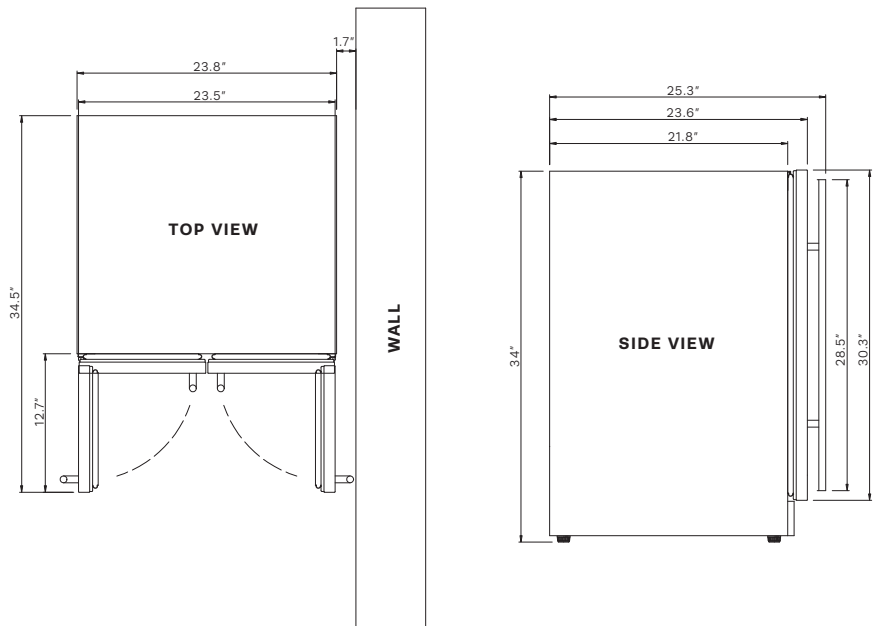

Silhouette

PROFESSIONAL™

www.silhouetteappliances.com

BENEFITS

Model #	SPRBC047D1SS
Capacity-Wine Compartment	Stores up to 61 beverage cans and 21 bottles of wine
Volume	4.7 cu. ft.
Temperature Range	34F - 50F (1C-10C)
Noise	39 db
Door Frame	304 grade seamless stainless steel
Cabinet	Matte black textured steel
Interior Finish	Matte black
Door Style	French door design
Door Hinge	Hidden for flush fit installation
Door Glass	Low E, dual pane argon filled
Door Handle	Pro-style, 20% longer than previous model
Door Lock	Yes
Shelving	Pro-glide, anti-vibration 100% extension for wine compartment
Shelving Material	3 adjustable clear glass shelves
Lighting Option 1	On/Off with door opening
Lighting Option 2	On 100% illumination for 2 hours
Lighting Option 3	On 50% illumination for 2 hours
Light Colours	Choose between Arctic white or Azure blue
Controls	Digital seamless capacitive touch
Temperature Recall	Yes reverts to last set temperature after power outage
Alarm	Yes, temperature and door ajar
Sabbath Mode	Yes

PRODUCT SPECIFICATIONS

UPC 067638024440

Unit Dimensions

Width 23.8" in.
Min. Height 34" in.
Max. Height 34.7" in.
Depth 23.8" in.

(DOES NOT INCLUDE HANDLE)

Installation

Gross Weight: 150 lbs.
Built-in under counter or free standing
Refrigerator: R600
Size: Min 24" wide opening required

AC Power

115V, 60Hz at MAX 1.5A
Power cord length: 6.5 ft.

Platinum Warranty

2 year parts and labor coverage

*based on standard 750ml bordeaux style bottle