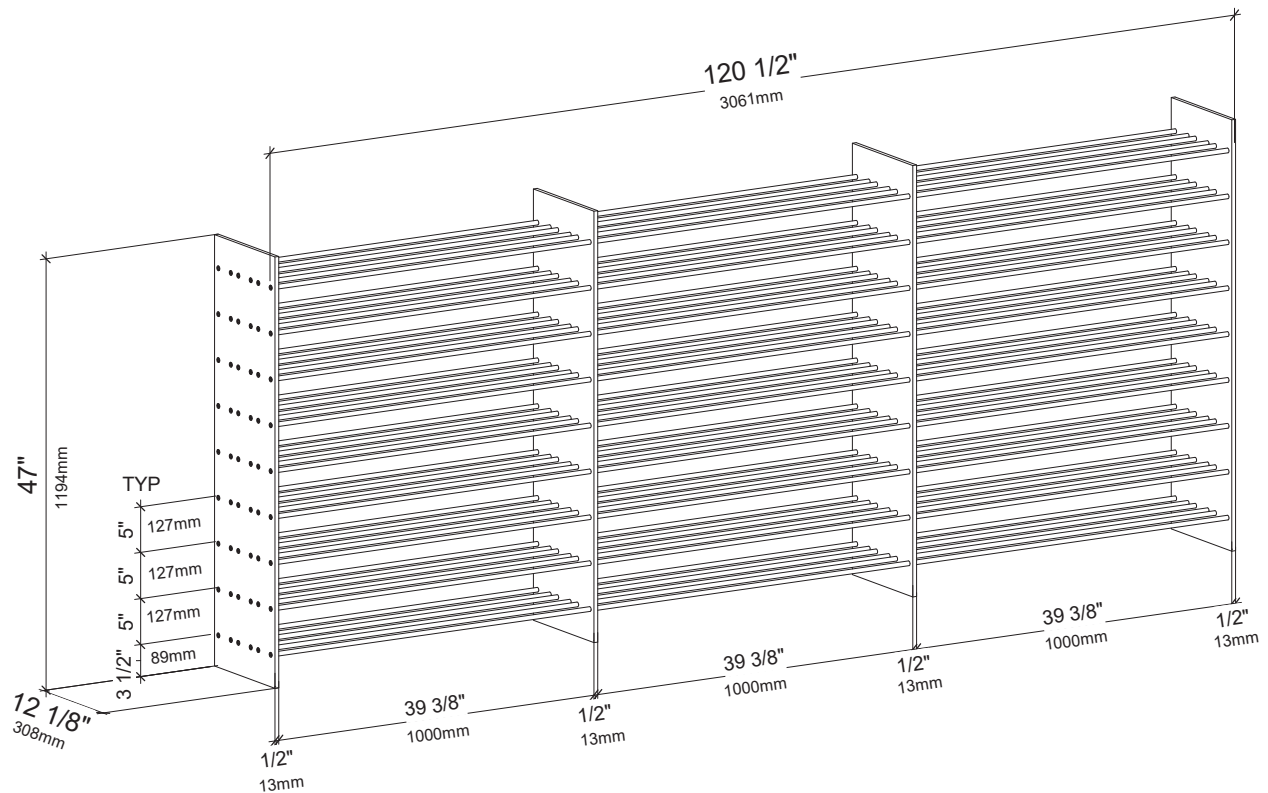

Evolution Wine Tower 47 Kit

Spec Sheet for WT-47-B2X (243-bottle wine rack kit)

Expand to the Side
Extension Kits add 40"
(1016mm) to the width
of any assembly.

VINTAGEVIEW®
MOVING WINE STORAGE FORWARD

4690 Joliet St., Denver, CO 80239 | phone: 866.650.1500 | fax: 866.650.1501 | VintageView.com