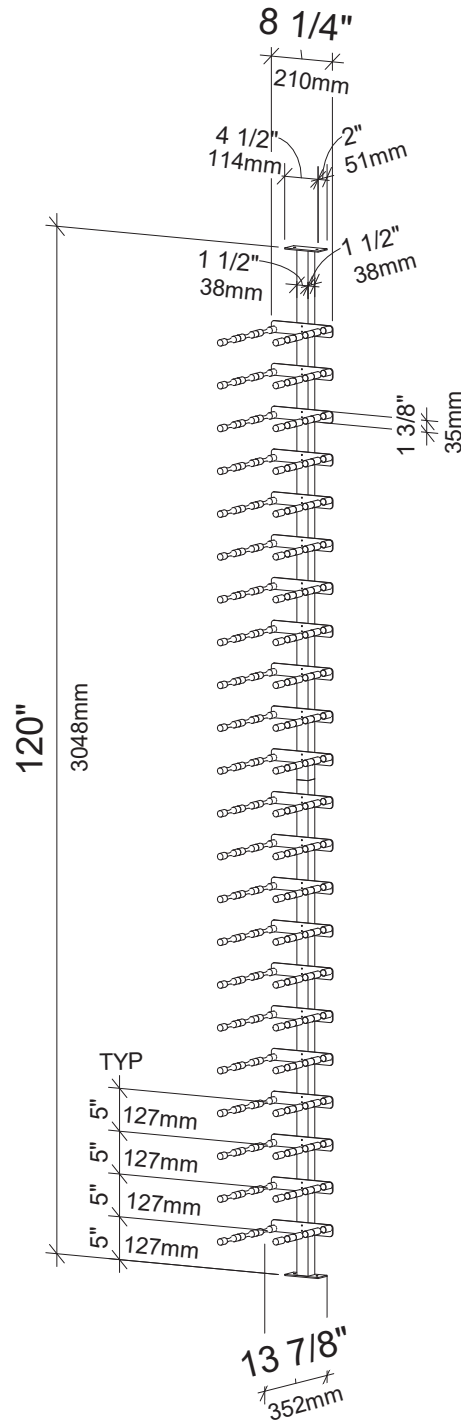

Vino Pins Single Sided Post Kit 10

Spec Sheet for VP-FCP-KIT-3 (60-bottle system)

SCAN FOR BILT 3D INSTRUCTIONS

POWERED BY BILT INTELLIGENT INSTRUCTIONS®

NOTES:

Please allow 13" (331mm) of total depth to accommodate most wine bottles.

Vino Series Post maximum installation height is 122" (3099mm) with top Mounting Base telescoped 2" (51mm).

VINTAGEVIEW®
MOVING WINE STORAGE FORWARD

4690 Joliet St., Denver, CO 80239 | phone: 866.650.1500 | fax: 866.650.1501 | VintageView.com