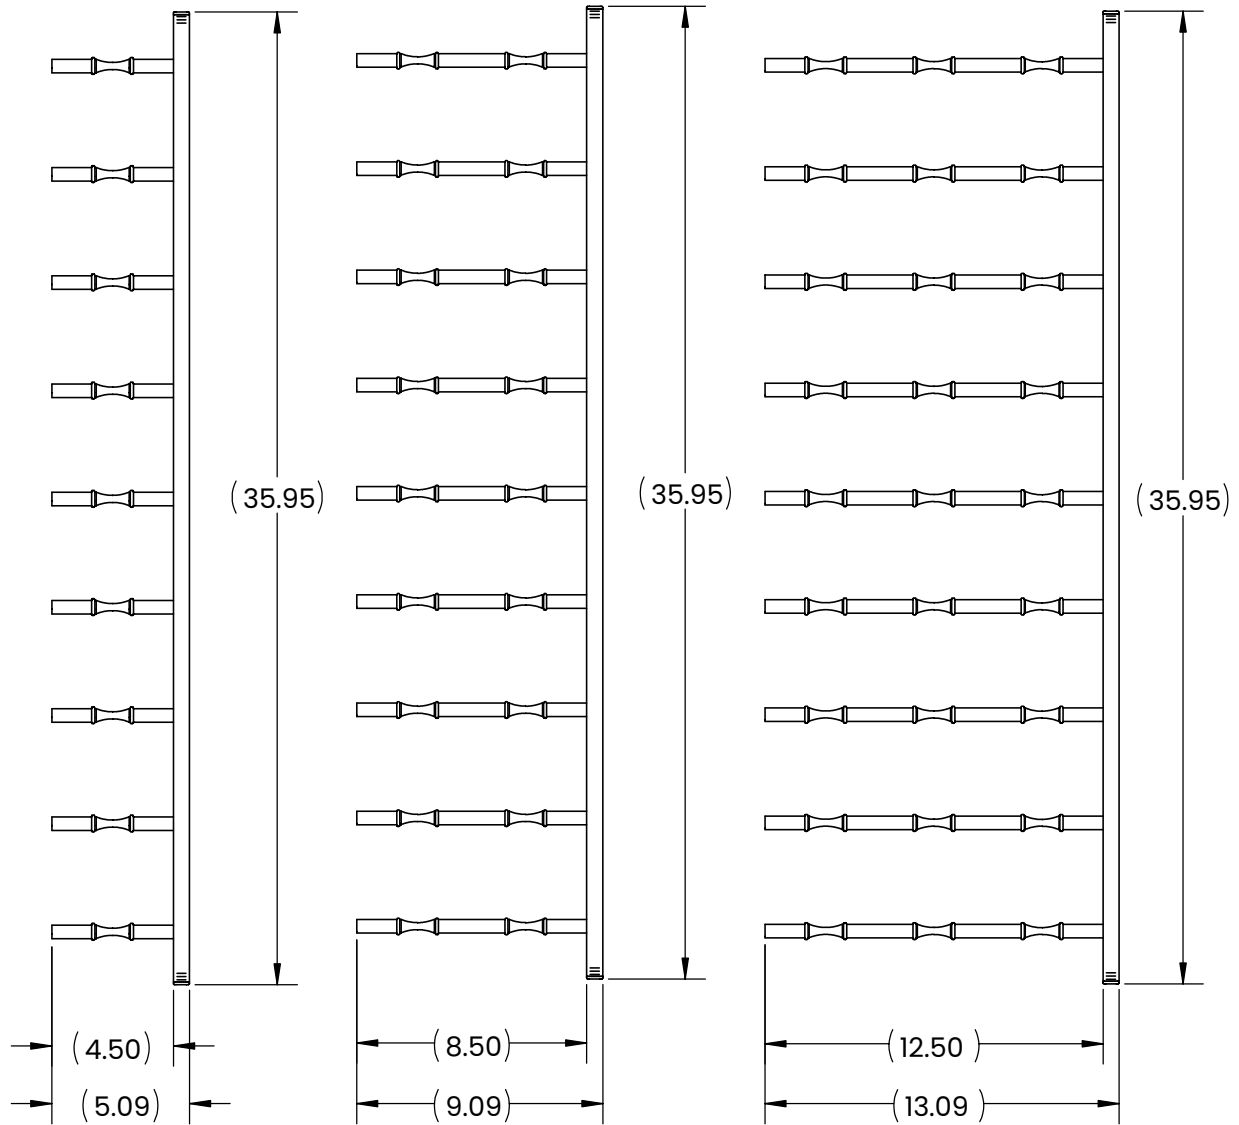

ULTRA WALL RAILS

HZ (Label-Out)

FEATURES

- + Modern, sleek design makes any area organized and aesthetically pleasing.
- + Stores bottles horizontally allowing moisture to the cork and maximizing label visibility.
- + Wall-mounted wine rack that is easy to install and includes mounting hardware.
- + Scratch and mar resistant.
- + Holds up to 36 wine bottles.
- + CAD blocks available.

3 FOOT

ULTRA WALL RAILS

HZ (Label-Out)

4 FOOT