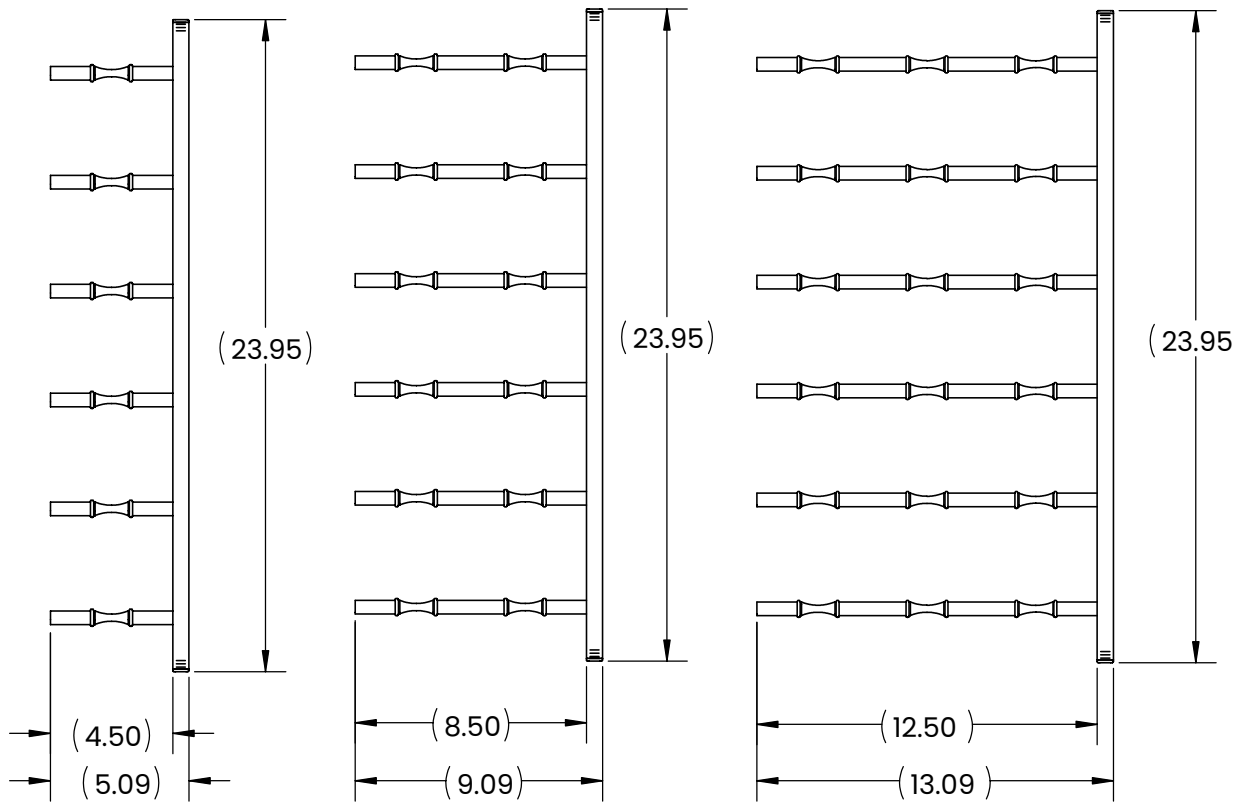

ULTRA WALL RAILS

HZ (Label-Out)

2 FOOT