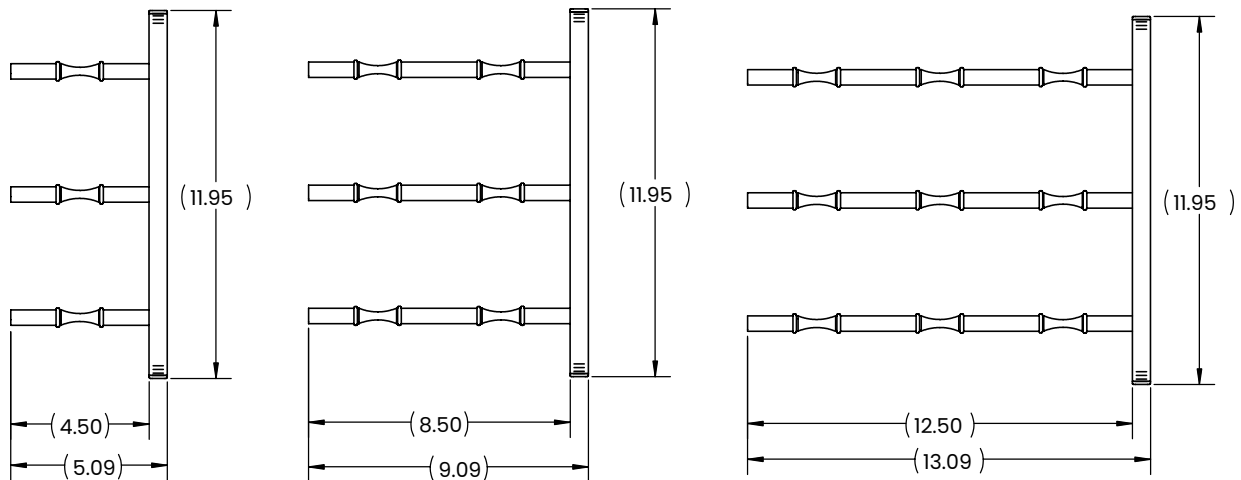

ULTRA WALL RAILS

HZ (Label-Out)

FEATURES

- + Modern, sleek design makes any area organized and aesthetically pleasing.
- + Stores bottles horizontally allowing moisture to the cork and maximizing label visibility.
- + Wall-mounted wine rack that is easy to install and includes mounting hardware.
- + Scratch and mar resistant.
- + Holds up to 36 wine bottles.
- + CAD blocks available.

FINISH OPTIONS

Matte
Black

1 FOOT

ULTRA WALL RAILS

HZ (Label-Out)

2 FOOT

ULTRA WALL RAILS

HZ (Label-Out)

3 FOOT

ULTRA WALL RAILS

HZ (Label-Out)

4 FOOT