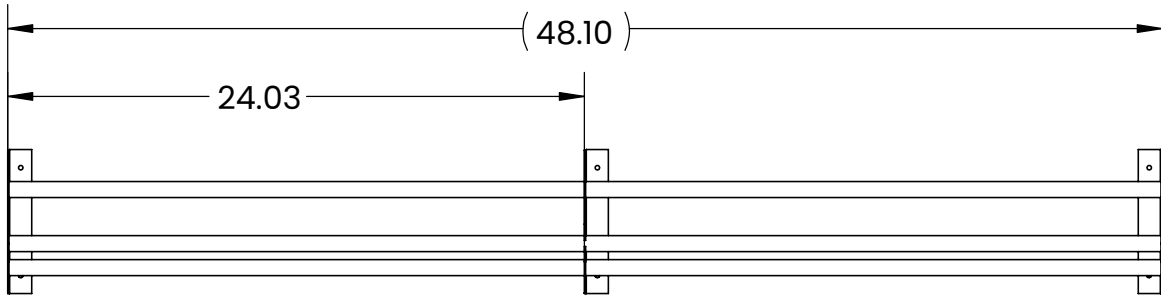

ULTRA DISPLAY ROW

Angled (Label-Out)

FEATURES

- + Modern, sleek design makes any area organized and aesthetically pleasing.
- + Designed to hold bottle securely in place and allows wine label to be viewed optimally.
- + Wall-mounted wine rack that is easy to install and includes mounting hardware.
- + Scratch and mar resistant.
- + 3FT supports 12, 4FT supports 16 bottles.
- + CAD blocks available.

FINISH OPTIONS

Matte
Black

3 FOOT

ROD POSITIONS, DISPLAY BRACKET 1
REMOVED FOR CLARITY

ULTRA DISPLAY ROW

Angled (Label-Out)

4 FOOT

ROD POSITIONS, DISPLAY BRACKET 1
REMOVED FOR CLARITY