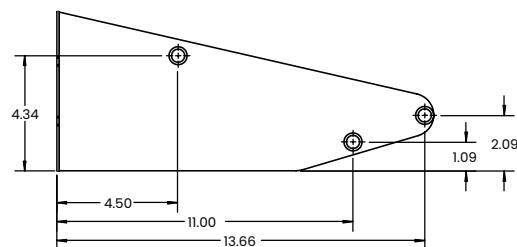

ULTRA DISPLAY ROW

Angled (Label-Out)

FEATURES

- + Modern, sleek design makes any area organized and aesthetically pleasing.
- + Designed to hold bottle securely in place and allows wine label to be viewed optimally.
- + Wall-mounted wine rack that is easy to install and includes mounting hardware.
- + Scratch and mar resistant.
- + 3FT supports 12, 4FT supports 16 bottles.
- + CAD blocks available.

FINISH OPTIONS

Matte
Black

3 FOOT

ROD POSITIONS, DISPLAY BRACKET 1
REMOVED FOR CLARITY

ULTRA DISPLAY ROW

Angled (Label-Out)

4 FOOT

ROD POSITIONS, DISPLAY BRACKET 1
REMOVED FOR CLARITY