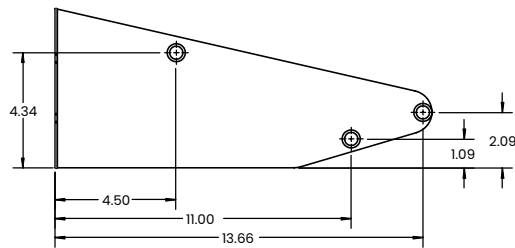

ULTRA DISPLAY ROW

Angled (Label-Out)

FEATURES

- + Modern, sleek design makes any area organized and aesthetically pleasing.
- + Designed to hold bottle securely in place and allows wine label to be viewed optimally.
- + Wall-mounted wine rack that is easy to install and includes mounting hardware.
- + Scratch and mar resistant.
- + 3FT supports 12, 4FT supports 16 bottles.
- + CAD blocks available.

FINISH OPTIONS

Matte
Black

3 FOOT

ROD POSITIONS, DISPLAY BRACKET 1
REMOVED FOR CLARITY

ULTRA DISPLAY ROW

Angled (Label-Out)

4 FOOT

ROD POSITIONS, DISPLAY BRACKET 1
REMOVED FOR CLARITY