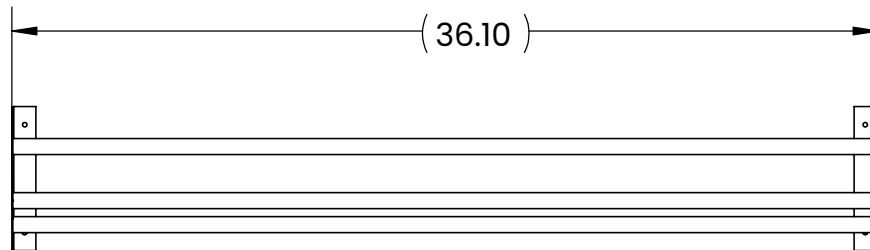

ULTRA DISPLAY ROW

Angled (Label-Out)

FEATURES

- + Modern, sleek design makes any area organized and aesthetically pleasing.
- + Designed to hold bottle securely in place and allows wine label to be viewed optimally.
- + Wall-mounted wine rack that is easy to install and includes mounting hardware.
- + Scratch and mar resistant.
- + 3FT supports 12, 4FT supports 16 bottles.
- + CAD blocks available.

FINISH OPTIONS

Matte
Black

3 FOOT

ROD POSITIONS, DISPLAY BRACKET 1
REMOVED FOR CLARITY

ULTRA DISPLAY ROW

Angled (Label-Out)

4 FOOT

ROD POSITIONS, DISPLAY BRACKET 1
REMOVED FOR CLARITY