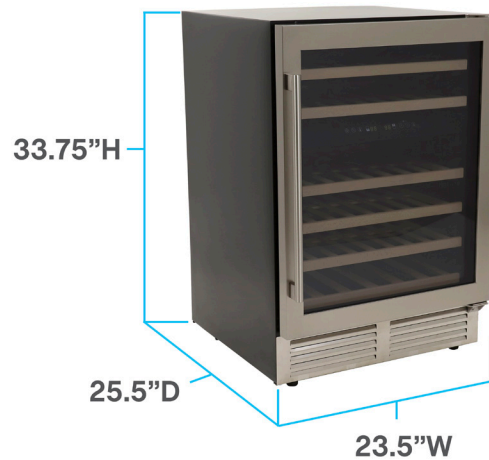

## Avanti DESIGNER Series Dual-Zone Wine Cooler, 43 Bottle Capacity, in Stainless Steel

Keep wine perfectly chilled in the dual-zone, 43-bottle capacity wine cooler from Avanti's DESIGNER Series. This wine chiller is ideal for the living room, office, man cave, she-shed, bar, basement or anywhere you want to store your wine collection beautifully.

- Holds up to 43 bottles
- One touch digital control for red and white wines
- Dual Zone Temperature Range: lower 54° - 65° / upper 40° - 56°

### Specifications

Installation Type: Freestanding or Built-In  
 Assembled Dims: 25.50" x 23.50" x 33.75"  
 Assembled Wgt (lb): 111  
 Shipping Dims: 26.75" x 26.75" x 39"  
 Shipping Wgt (lb): 125  
 Temp Range (°F): 40° - 65°  
 Temp Zones: 2  
 Depth - Door Open at 90°: 45"  
 Door Swing Orientation: Reversible  
 Capacity: 43 Bottles  
 Electrical Specs: 15A/120V/100W  
 Cord Length: 72"  
 Plug Type: B  
 Control Type: Digital