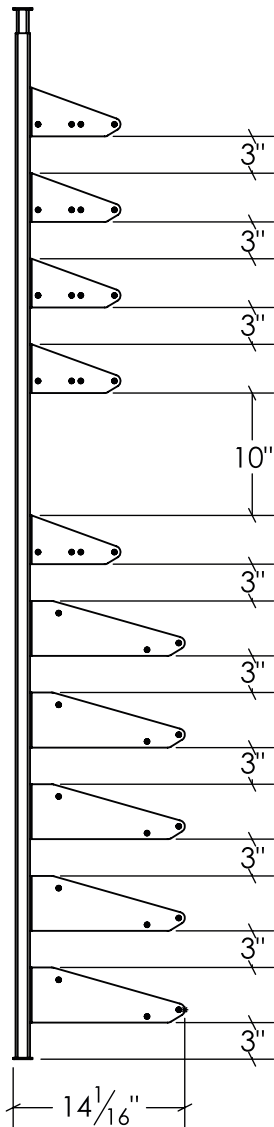

# SHOWCASE SERIES

CENTERPIECE KITS (SC-CTP-2D-BLK/SC-CTP-3D-BLK)

## FEATURES

- + The Showcase Series is the most versatile wine rack system we have released yet by offering label-out, neck out, angled, and shelf presentation options.
- + High-quality materials make for sturdy construction and simple assembly.
- + Telescoping posts designed for ceilings up to 10 ft
- + Modern industrial matte black finish
- + CAD blocks available

Featured Showcase Centerpiece 2D Kit

Featured Showcase Centerpiece 3D Kit

**\*Continue to the next page for more detailed specs on the 2 deep & 3 deep variations.**