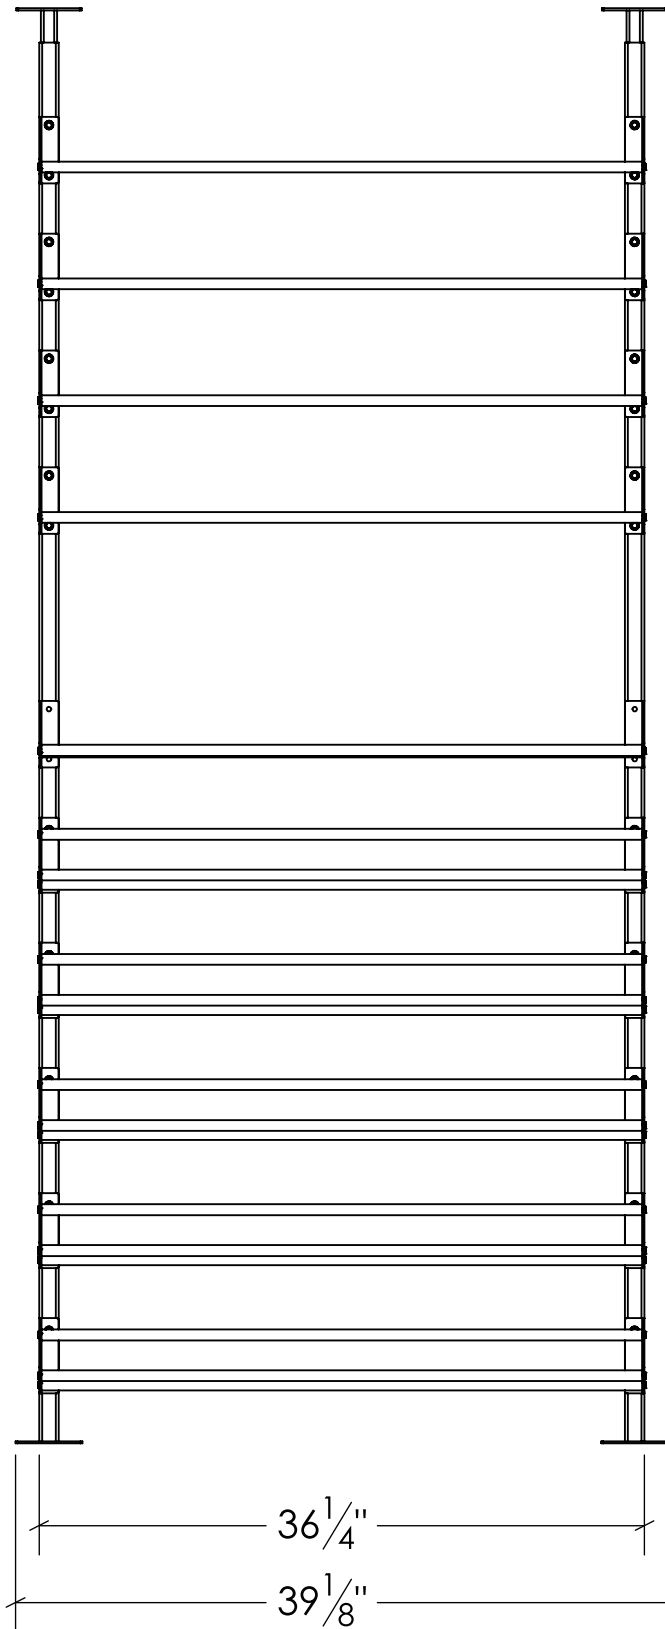

SHOWCASE SERIES

CENTERPIECE KITS (SC-CTP-2D-BLK)

Featured Showcase Centerpiece 2D Kit