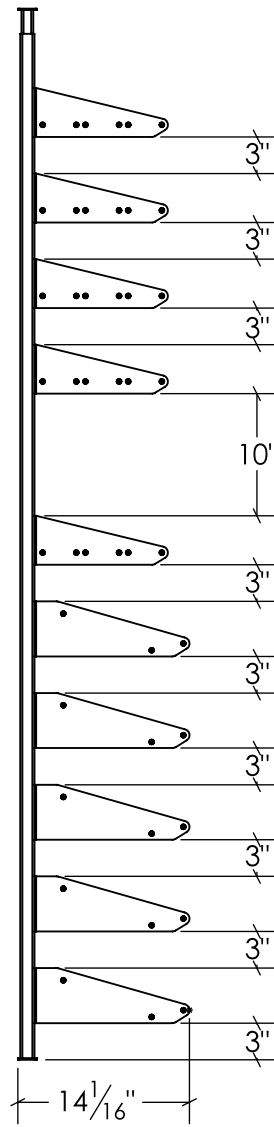

## FEATURES

- + The Showcase Series is the most versatile wine rack system we have released yet by offering label-out, neck out, angled, and shelf presentation options.
- + High-quality materials make for sturdy construction and simple assembly.
- + Telescoping posts designed for ceilings up to 10 ft
- + Modern industrial matte black finish
- + CAD blocks available

Featured Showcase Centerpiece 2D Kit

Featured Showcase Centerpiece 3D Kit

**\*Continue to the next page for more detailed specs on the 2 deep & 3 deep variations.**