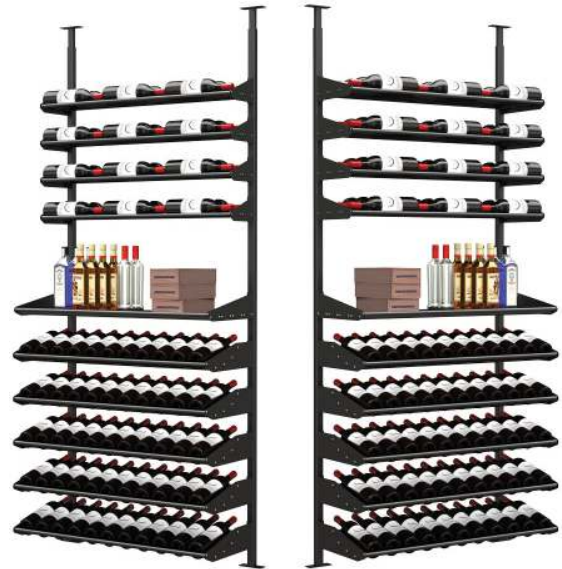

# SHOWCASE SERIES

CENTERPIECE KITS (SC-CTP-2D-BLK/SC-CTP-3D-BLK)

## FEATURES

- + The Showcase Series is the most versatile wine rack system we have released yet by offering label-out, neck out, angled, and shelf presentation options.
- + High-quality materials make for sturdy construction and simple assembly.
- + Telescoping posts designed for ceilings up to 10 ft
- + Modern industrial matte black finish
- + CAD blocks available

Featured Showcase Centerpiece 2D Kit

Featured Showcase Centerpiece 3D Kit

**\*Continue to the next page for more detailed specs on the 2 deep & 3 deep variations.**