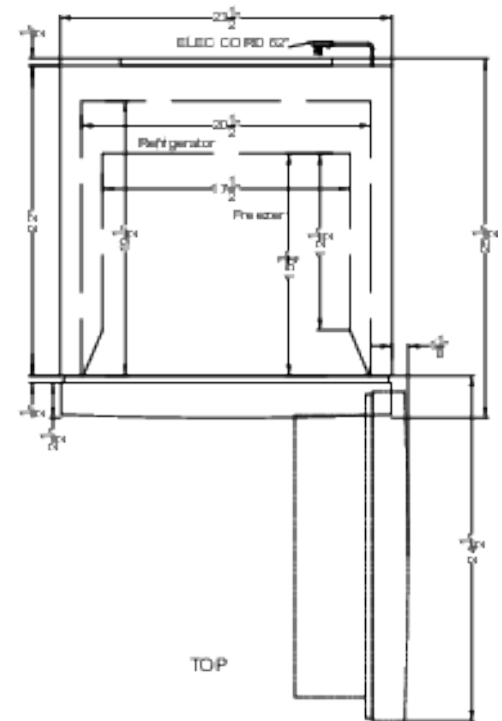

Freezer - Interior Depth	15.75" (40 cm)
Freezer - Shelf Type	Glass
Freezer - Full Door Shelves	2
Thermostat Type	Dial
Refrigerant Type	R600a
Refrigerant Amount	1.2 oz.
High Side PSI	250.0
Low Side PSI	88.0
Level Legs	2
Interior Height - Drawer 1	9.5" (24 cm)
Interior Width - Drawer 1	20.5" (52 cm)
Interior Depth - Drawer 1	16.0" (41 cm)
Compressor Step Height	9.5" (24 cm)
Compressor Step Width	20.5" (52 cm)
Compressor Step Depth	6.0" (15 cm)
Sound Level	32.6 dB