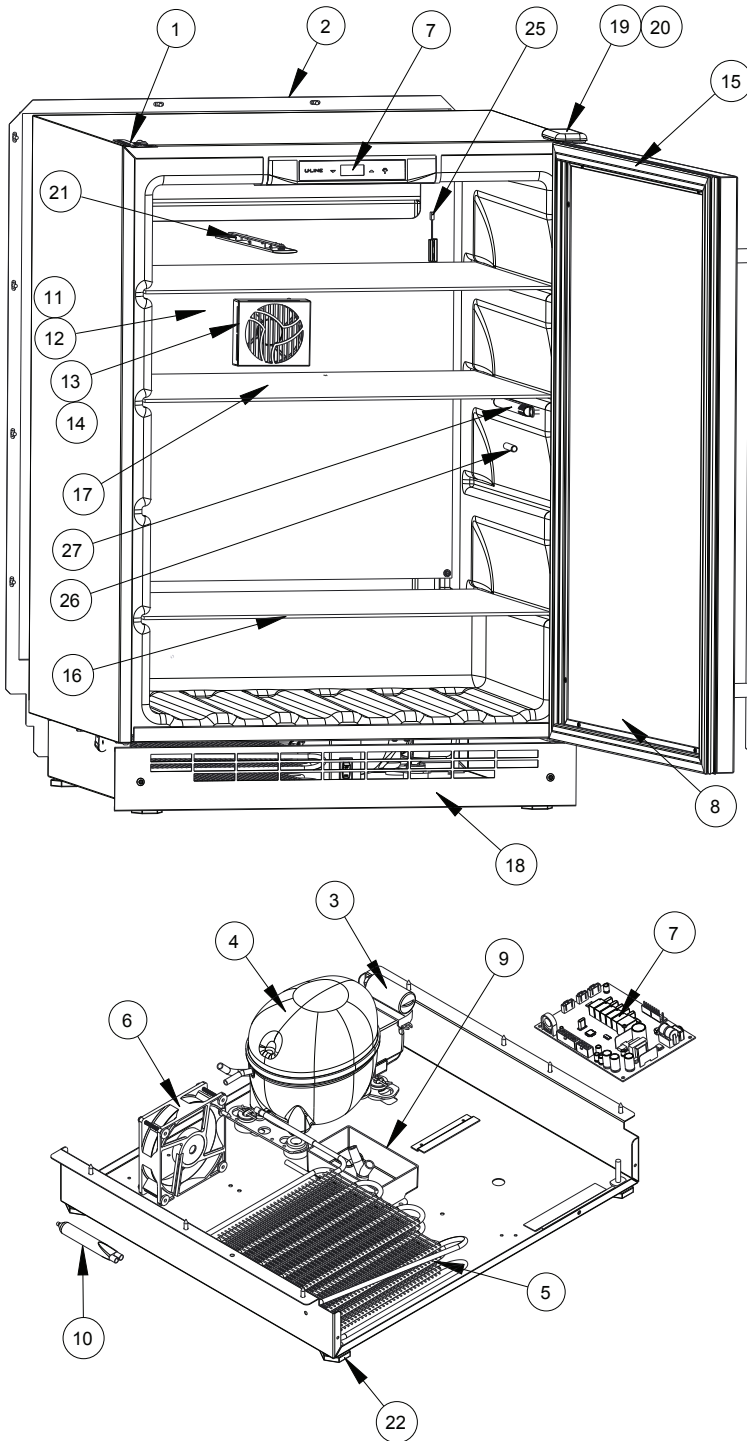

Parts

UORE124-SS01A

1	ANTI-TIP BRACKET	80-54244-00
2	BACK PANEL	80-55497-00
3	COMPRESSOR ELECTRICALS ONLY	80-54149-00
4	COMPRESSOR W/ELECTRICALS	80-54150-00
5	CONDENSER ASSEMBLY	80-54264-00
6	CONDENSER FAN W/SCREWS	80-54014-00
7	DISPLAY ASSEMBLY W/MAIN BOARD	80-55533-00
8	DOOR	80-55421-00
9	DRAIN PAN	80-54217-00
10	DRIER	80-54055-00
11	EVAPORATOR ASSEMBLY	80-55411-00
12	EVAPORATOR COVER	80-55513-00
13	EVAPORATOR FAN	80-54321-00
14	EVAPORATOR FAN COVER	80-54320-00
15	GASKET, DOOR	80-55498-00
16	GLASS SHELF - BOTTOM	80-54274-00
17	GLASS SHELF - TOP	80-54277-01
18	GRILLE	80-55597-00
19	HINGE ASSEMBLY	80-55418-00
20	HINGE COVER	80-55499-00
21	LED LIGHT STRIP AND COVER	80-54000-00
22	LEG LEVELERS (4)	80-54019-00
23	MAGNET ASSEMBLY*	80-54250-00
24	POWER CORD*	80-55401-00
25	REED SWITCH (LOCATED BEHIND DISPLAY)*	80-54284-00
26	THERMISTOR	80-54006-00
27	THERMISTOR COVER	80-54237-00
28	WIRE HARNESS*	80-55402-00

*Not Shown