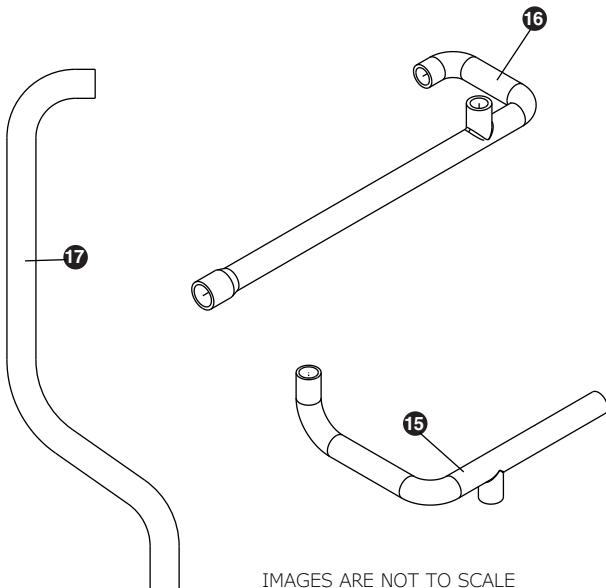

USER GUIDE

Parts

UANB115-SS01A		
1	ACCESS PANEL	80-55393-00
2	BACK PANEL, NUGGET	80-55394-00
3	COMPRESSOR	80-55211-00
4	CONDENSER ASSEMBLY	80-55379-00
5	CONDENSER FAN BLADE	80-54066-00
6	CONDENSER FAN MOTOR	80-54138-00
7	COVER W/HOOK	80-54332-00
8	DISPLAY MODULE	80-55214-00
9	DOOR ASSEMBLY	80-55395-00
10	DRIER	80-54055-00
11	DUMP VALVE ASSEMBLY	80-55232-00
12	EVAPORATOR ASSEMBLY**	80-55216-00
13	GASKET, DOOR	80-55396-00
14	GRILLE ASSEMBLY	80-55373-00
15	HEAT EXCHANGER ASSEMBLY	80-55434-00
16	HINGE ASSEMBLY	80-55397-00
17	HINGE COVER	80-55499-00
18	ICE SCOOP	80-54080-00
19	LED LIGHT STRIP AND COVER	80-54000-00
20	LEG LEVELERS (4)	80-54019-00
21	MAIN BOARD	80-55398-00
22	NUGGET ICE CLEANER*	ULANUGGETCLEAN
23	PLUNGER SWITCH	80-55375-00
24	POWER CORD*	80-55399-00
25	THERMISTOR	80-54006-00
26	WATER SUPPLY LINE KIT*	ULAWATERHOOKUP
27	WATER VALVE, RESERVOIR/INLET	80-88448-00
28	WIRE HARNESS, BOARD*	80-55226-00

*Not Pictured

**See next page for parts breakdown

Parts

NUGGET ICE EVAPORATOR		
1	GEAR MOTOR ASSEMBLY	80-55371-01
2	MAIN HOUSING W/SEAL & SCREWS	80-55371-02
3	AUGER W/FRONT SEAL	80-55371-04
4	ICE COMPRESSION NOZZLE ASSY	80-55371-05
5	FRONT SEAL AND O-RING	80-55371-06
6	EVAPORATOR W/FLANGES & O-RING	80-55371-07
7	HOUSING, BUSHING	80-55371-08
8	HARDWARE KIT, GEAR MOTOR	80-55371-09
9	RESERVOIR & FLOAT COMPLETE ASSY	80-55371-10
10	RESERVOIR LID & O-RING	80-55371-11
11	FLOAT SWITCH	80-55538-00
12	WATER LINE, 12" SEGMENT	80-54722-01
13	WATER SEAL KIT	80-55371-13
14	INSULATION KIT*	80-55371-14
15	DUMP VALVE TUBE ASSY	80-55447-01
16	RESERVOIR DUMP VALVE TUBE ASSY	80-55371-20
17	ICE TRANSPORT TUBE ASSY	80-55371-19

*Insulation foam pieces are sold only as a complete set

IMAGES ARE NOT TO SCALE