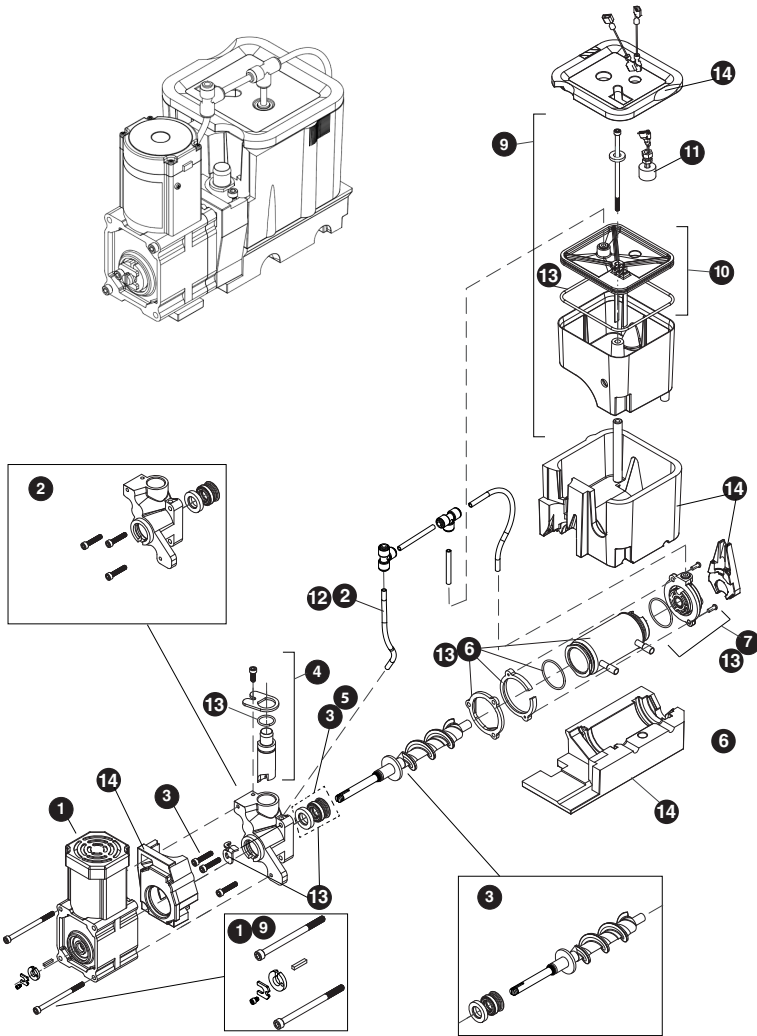

USER GUIDE

Parts

UANB115-SS01A		
1	ACCESS PANEL	80-55393-00
2	BACK PANEL, NUGGET	80-55394-00
3	COMPRESSOR	80-55211-00
4	CONDENSER ASSEMBLY	80-55379-00
5	CONDENSER FAN BLADE	80-54066-00
6	CONDENSER FAN MOTOR	80-54138-00
7	COVER W/HOOK	80-54332-00
8	DISPLAY MODULE	80-55214-00
9	DOOR ASSEMBLY	80-55395-00
10	DRIER	80-54055-00
11	DUMP VALVE ASSEMBLY	80-55232-00
12	EVAPORATOR ASSEMBLY**	80-55216-00
13	GASKET, DOOR	80-55396-00
14	GRILLE ASSEMBLY	80-55373-00
15	HEAT EXCHANGER ASSEMBLY	80-55434-00
16	HINGE ASSEMBLY	80-55397-00
17	HINGE COVER	80-55499-00
18	ICE SCOOP	80-54080-00
19	LED LIGHT STRIP AND COVER	80-54000-00
20	LEG LEVELERS (4)	80-54019-00
21	MAIN BOARD	80-55398-00
22	NUGGET ICE CLEANER*	ULANUGGETCLEAN
23	PLUNGER SWITCH	80-55375-00
24	POWER CORD*	80-55399-00
25	THERMISTOR	80-54006-00
26	WATER SUPPLY LINE KIT*	ULAWATERHOOKUP
27	WATER VALVE, RESERVOIR/INLET	80-88448-00
28	WIRE HARNESS, BOARD*	80-55226-00

*Not Pictured

**See next page for parts breakdown

Parts

NUGGET ICE EVAPORATOR		
1	GEAR MOTOR ASSEMBLY	80-55371-01
2	MAIN HOUSING W/SEAL & SCREWS	80-55371-02
3	AUGER W/FRONT SEAL	80-55371-04
4	ICE COMPRESSION NOZZLE ASSY	80-55371-05
5	FRONT SEAL AND O-RING	80-55371-06
6	EVAPORATOR W/FLANGES & O-RING	80-55371-07
7	HOUSING, BUSHING	80-55371-08
8	HARDWARE KIT, GEAR MOTOR	80-55371-09
9	RESERVOIR & FLOAT COMPLETE ASSY	80-55371-10
10	RESERVOIR LID & O-RING	80-55371-11
11	FLOAT SWITCH	80-55538-00
12	WATER LINE, 12" SEGMENT	80-54722-01
13	WATER SEAL KIT	80-55371-13
14	INSULATION KIT*	80-55371-14
15	DUMP VALVE TUBE ASSY	80-55447-01
16	RESERVOIR DUMP VALVE TUBE ASSY	80-55371-20
17	ICE TRANSPORT TUBE ASSY	80-55371-19