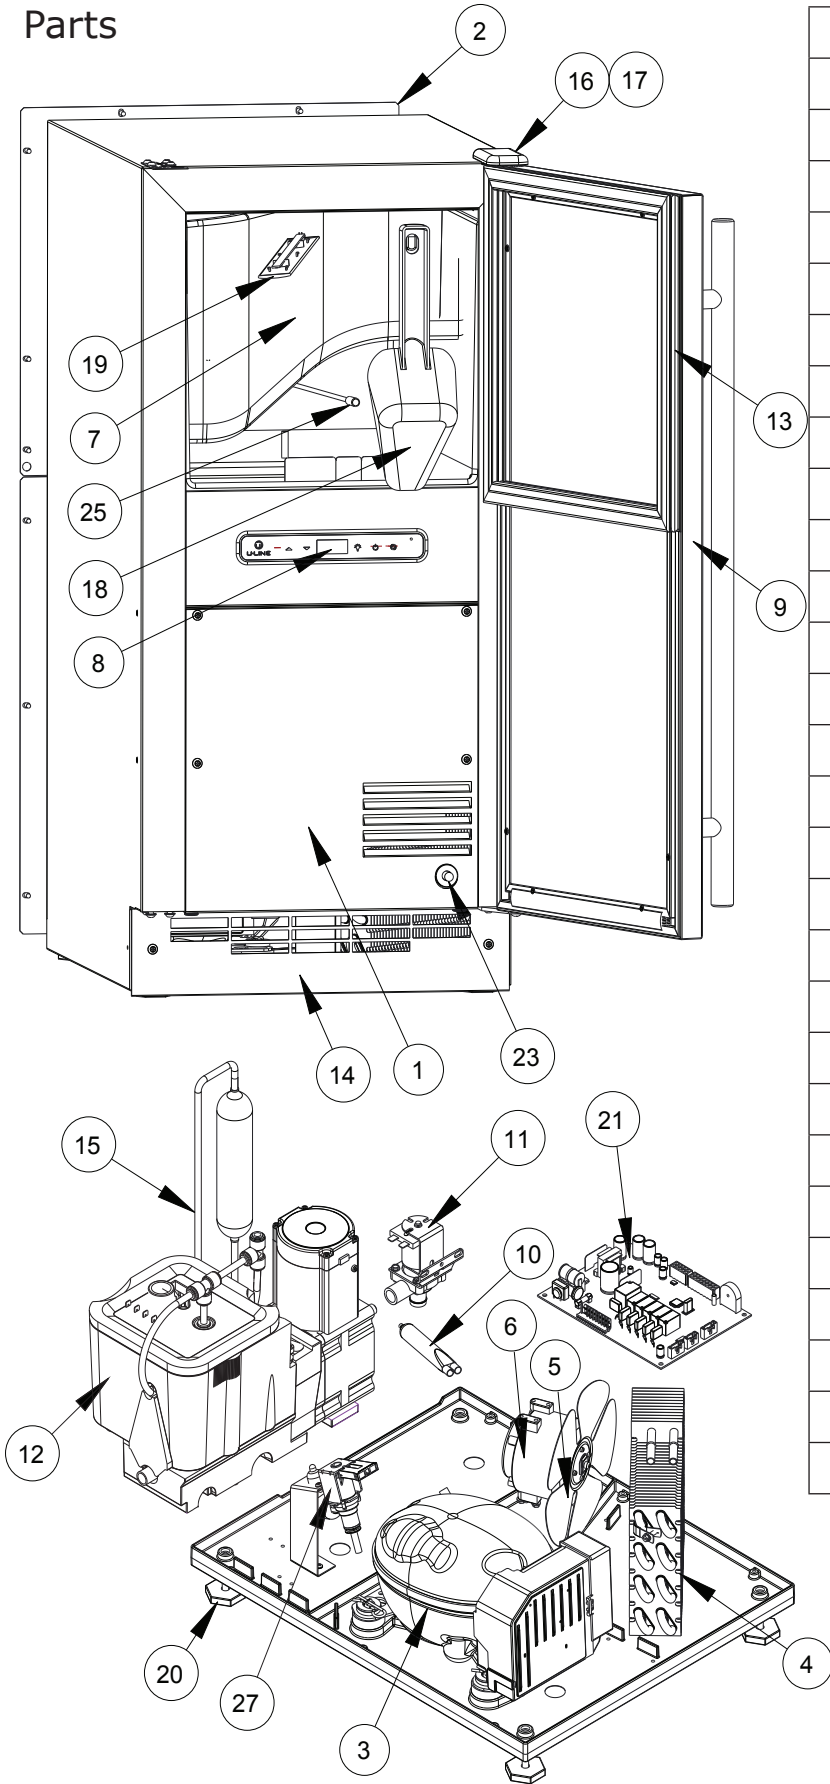

USER GUIDE

Parts

UANB115-SS01A		
1	ACCESS PANEL	80-55393-00
2	BACK PANEL, NUGGET	80-55394-00
3	COMPRESSOR	80-55211-00
4	CONDENSER ASSEMBLY	80-55379-00
5	CONDENSER FAN BLADE	80-54066-00
6	CONDENSER FAN MOTOR	80-54138-00
7	COVER W/HOOK	80-54332-00
8	DISPLAY MODULE	80-55214-00
9	DOOR ASSEMBLY	80-55395-00
10	DRIER	80-54055-00
11	DUMP VALVE ASSEMBLY	80-55232-00
12	EVAPORATOR ASSEMBLY**	80-55216-00
13	GASKET, DOOR	80-55396-00
14	GRILLE ASSEMBLY	80-55373-00
15	HEAT EXCHANGER ASSEMBLY	80-55434-00
16	HINGE ASSEMBLY	80-55397-00
17	HINGE COVER	80-55499-00
18	ICE SCOOP	80-54080-00
19	LED LIGHT STRIP AND COVER	80-54000-00
20	LEG LEVELERS (4)	80-54019-00
21	MAIN BOARD	80-55398-00
22	NUGGET ICE CLEANER*	ULANUGGETCLEAN
23	PLUNGER SWITCH	80-55375-00
24	POWER CORD*	80-55399-00
25	THERMISTOR	80-54006-00
26	WATER SUPPLY LINE KIT*	ULAWATERHOOKUP
27	WATER VALVE, RESERVOIR/INLET	80-88448-00
28	WIRE HARNESS, BOARD*	80-55226-00

*Not Pictured

**See next page for parts breakdown

Parts

NUGGET ICE EVAPORATOR		
1	GEAR MOTOR ASSEMBLY	80-55371-01
2	MAIN HOUSING W/SEAL & SCREWS	80-55371-02
3	AUGER W/FRONT SEAL	80-55371-04
4	ICE COMPRESSION NOZZLE ASSY	80-55371-05
5	FRONT SEAL AND O-RING	80-55371-06
6	EVAPORATOR W/FLANGES & O-RING	80-55371-07
7	HOUSING, BUSHING	80-55371-08
8	HARDWARE KIT, GEAR MOTOR	80-55371-09
9	RESERVOIR & FLOAT COMPLETE ASSY	80-55371-10
10	RESERVOIR LID & O-RING	80-55371-11
11	FLOAT SWITCH	80-55538-00
12	WATER LINE, 12" SEGMENT	80-54722-01
13	WATER SEAL KIT	80-55371-13
14	INSULATION KIT*	80-55371-14
15	DUMP VALVE TUBE ASSY	80-55447-01
16	RESERVOIR DUMP VALVE TUBE ASSY	80-55371-20
17	ICE TRANSPORT TUBE ASSY	80-55371-19