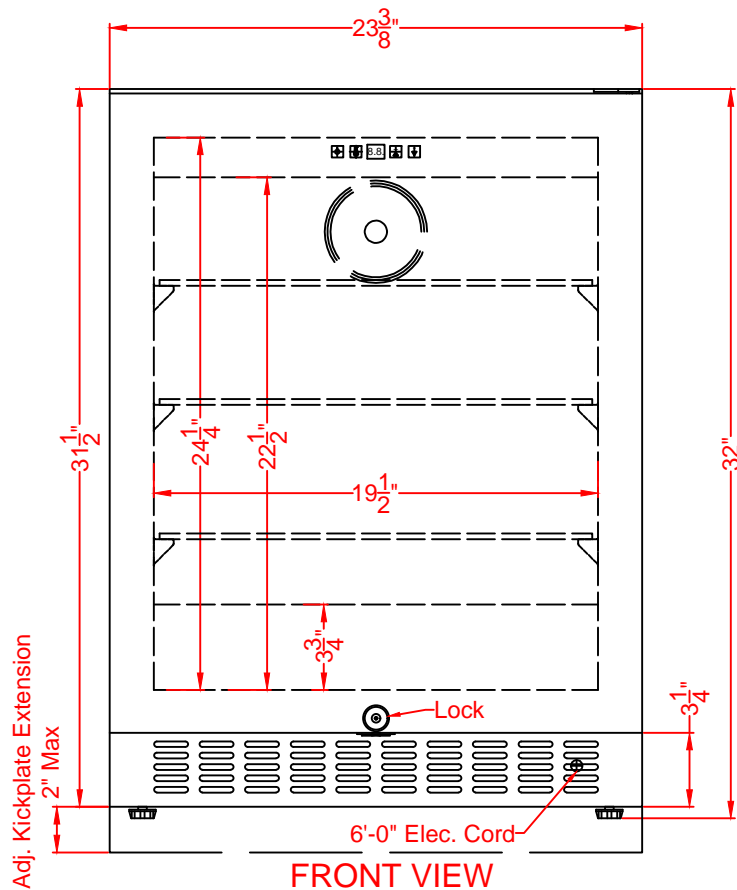

TOP VIEW

FRONT VIEW

ASDS2413IF
Refrigerator
09/12/22

SUMMIT
 FELIX STORCH, INC.
www.summitappliance.com
 718-393-3900