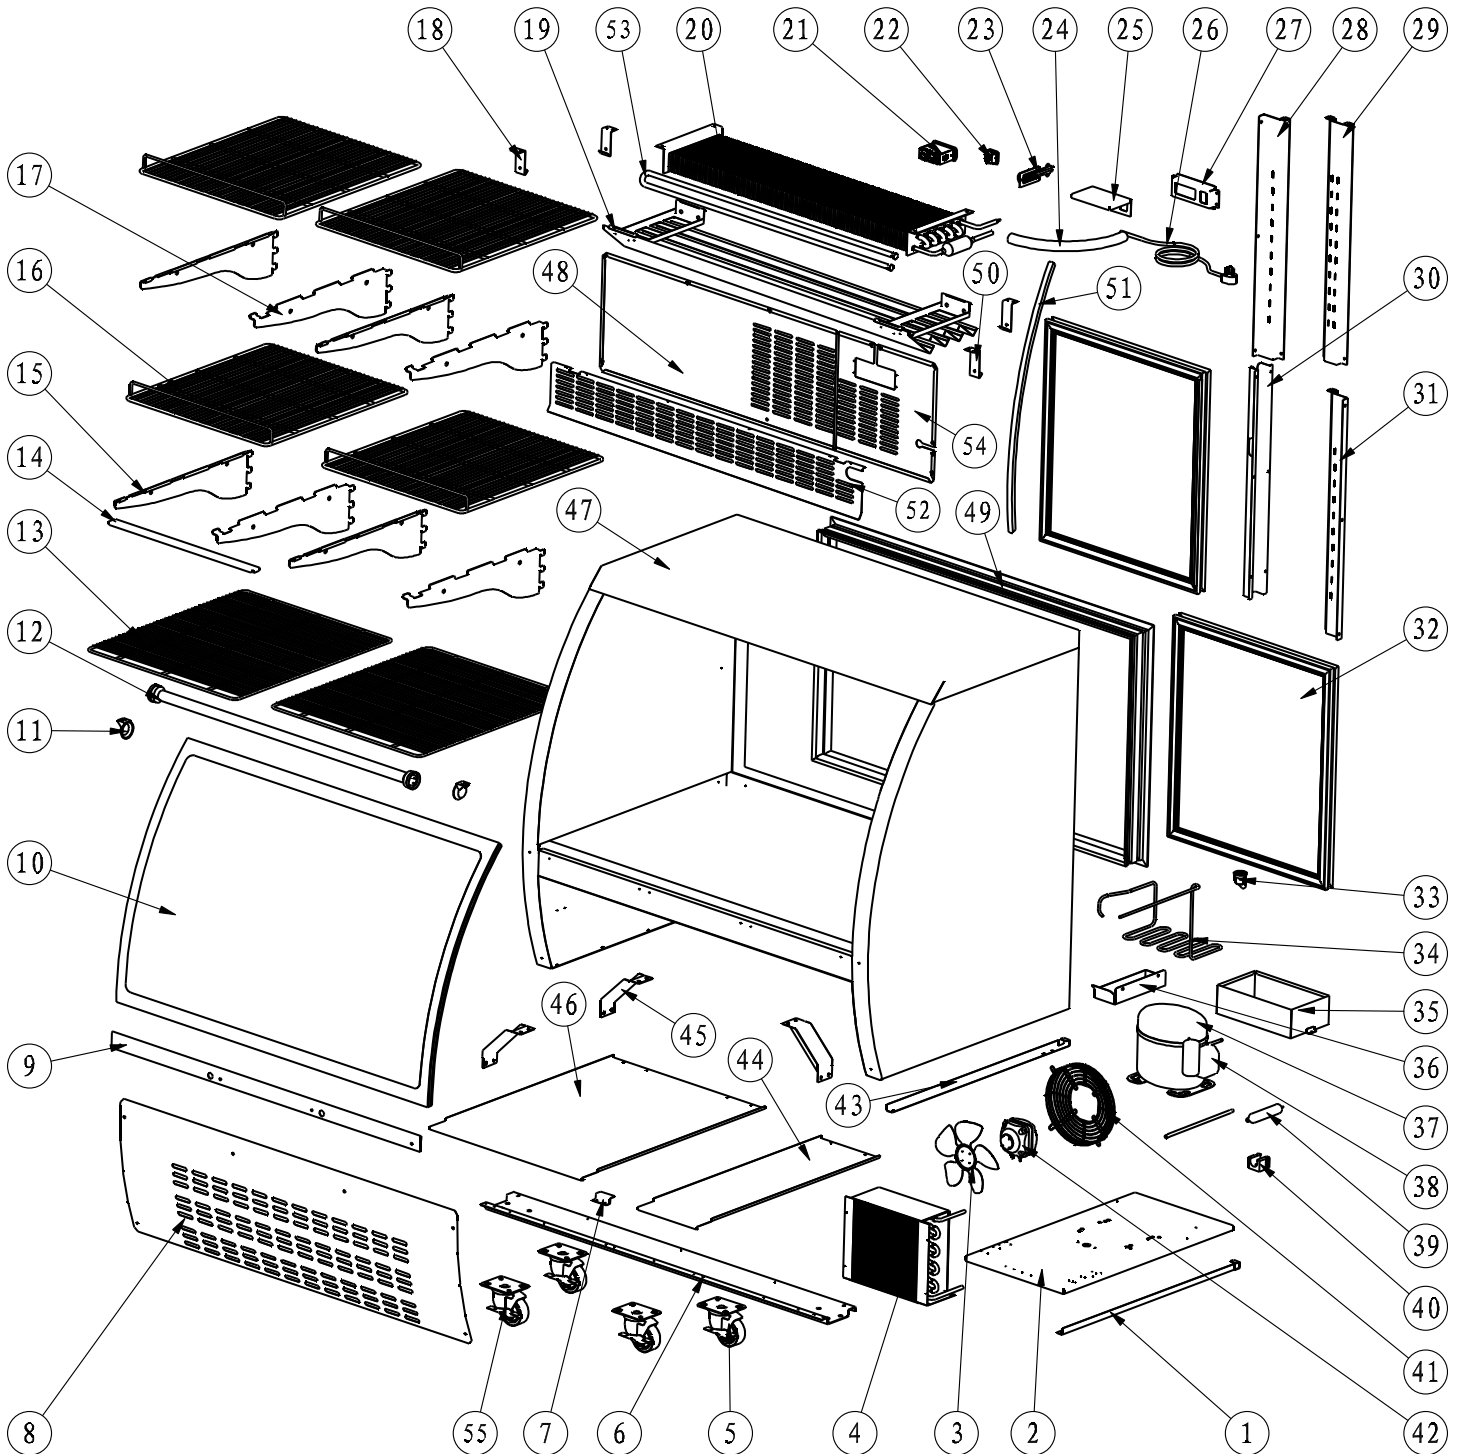

Parts Breakdown

Model RS-CN-0120-S 50079

Parts Breakdown

Model RS-CN-0120-S 50079

Item No.	Description	Position	Item No.	Description	Position	Item No.	Description	Position
AB668	Right Track of Installation Board for DC120-HC-SS	1	AB647	Evaporator for DC120-HC-SS	20	AB685	Compressor Components for DC120-HC-SS	38
AB669	Installation Board of Compressor for DC120-HC-SS	2	AB582	Thermostat for DC120-HC-SS	21	AB594	Filter for DC120-HC-SS	39
AA248	Blade of Condenser Fan Motor for DC120-HC-SS	3	AA124	Lamp Switch for DC120-HC-SS	22	AB595	Filter Fixer for DC120-HC-SS	40
AA250	Condenser for DC120-HC-SS	4	AA378	Temperature Sensor Clip for DC120-HC-SS	23	AA249	Cover of Condenser Fan Motor for DC120-HC-SS	41
AA185	Leveling Feet for DC120-HC-SS	5	AA528	Inner Drain Pipe for DC120-HC-SS	24	AB656	Condenser Fan Motor for DC120-HC-SS	42
AB670	Support Board of Leveling Feet for DC120-HC-SS	6	AA214	Waterproof Cover of Thermostat for DC120-HC-SS	25	AB686	Left Track of Installation Board for DC120-HC-SS	43
AB671	Limited Block of Installation Board for DC120-HC-SS	7	AA135	Power Cord for DC120-HC-SS	26	AB687	Cover Board of Machine Room for DC120-HC-SS	44
AB672	Front Grill for DC120-HC-SS	8	AB679	Digital Thermostat Installation Box for DC120-HC-SS	27	AB688	Support Holder of Cabinet for DC120-HC-SS	45
AB673	Fixed Board of Curve Glass for DC120-HC-SS	9	AB680	Right Bracket for DC120-HC-SS	28	AB689	Cover Board of Machine Room for DC120-HC-SS	46
AB639	Curve Glass for DC120-HC-SS	10	AB681	Middle Bracket for DC120-HC-SS	29	AB690	Cabinet for DC120-HC-SS	47
AB573	Socket of LED Lamp with LED for DC120-HC-SS	11, 12	AB682	Air Pipe Protection Board for DC120-HC-SS	30	AB691	Back Grill for DC120-HC-SS	48
AB640	Bottom Shelf for DC120-HC-SS	13	AB683	Left Bracket for DC120-HC-SS	31	AB663	Framework of Door Track for DC120-HC-SS	49
AB674	Shelf Support Board Connector for DC120-HC-SS	14	AB653	Glass Door for DC120-HC-SS	32	AB692	Left Hanger of Grill for DC120-HC-SS	50
AB675	Right Shelf Support Board for DC120-HC-SS	15	69703	Plastic Connector of Drain Pipe for DC120-HC-SS	33	AB604	Sealing Rubber Strip for DC120-HC-SS	51
AB643	Upper Shelf for DC120-HC-SS	16	AB589	Coiled Copper Pipe of Outer Drain Pan for DC120-HC-SS	34	AB693	Baffle for Evaporator for DC120-HC-SS	52
AB676	Left Shelf Support Board for DC120-HC-SS	17	AB590	Outer Drain Pan for DC120-HC-SS	35	AB666	Defrost Heater for DC120-HC-SS	53
AB677	Right Hanger of Grill for DC120-HC-SS	18	AB684	Inner Drain Pipe for DC120-HC-SS	36	AB694	Thermostat Mounting Plate for DC120-HC-SS	54
AB678	Grill Components for DC120-HC-SS	19	64168	Compressor for DC120-HC-SS	37			