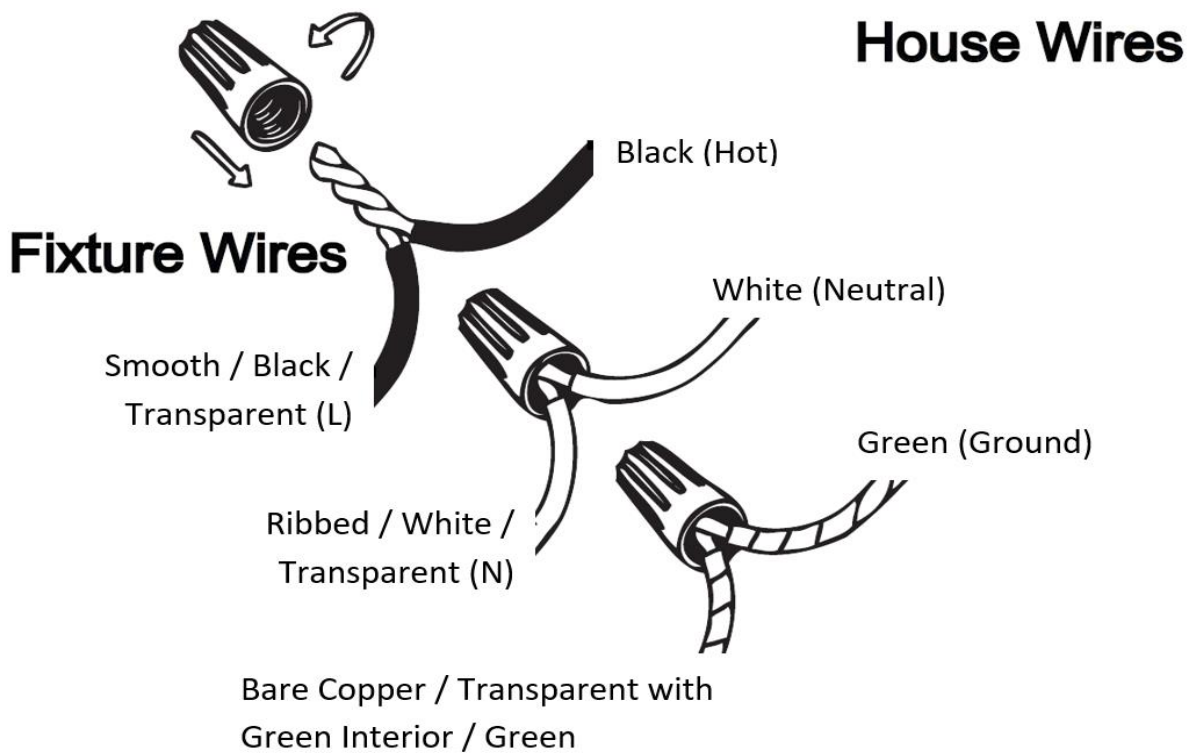

Item# SML429132-3K-GD

Specifications

Category: Vanity Light	Finish: Gold
Fixture Dimension: 23.82"W x 1.46"D x 4.72"H	Overall Height: 4.72"
Chain/Rod Length: N/A	Wire Length: 6".
Bulb: Integrated LED - 3000K - 1600 Lumen*	Maximum Wattage per Bulb: 18W
Voltage: 120V	Fixture Weight: 0.6 Kg (1.32 Lbs)
Location Rating: Suitable for Damp Locations	Safety Certification: CETL

Wire Connections

ATTENTION

FIXTURE INSTALLATION MUST BE DONE BY A LICENSED ELECTRICIAN

SHUT OFF POWER SUPPLY AT FUSE OR CIRCUIT BREAKER

USE ONLY THE SPECIFIED BULBS AND DO NOT EXCEED THE MAXIMUM WATTAGE

Use standard wire connectors to make all wire connections

Twist connectors until wires are tightly joined

Wrap each connection with approved electrical tape and carefully stuff all the connected wires into outlet box

Assembly Instructions

Item# SML429132-3K-GD