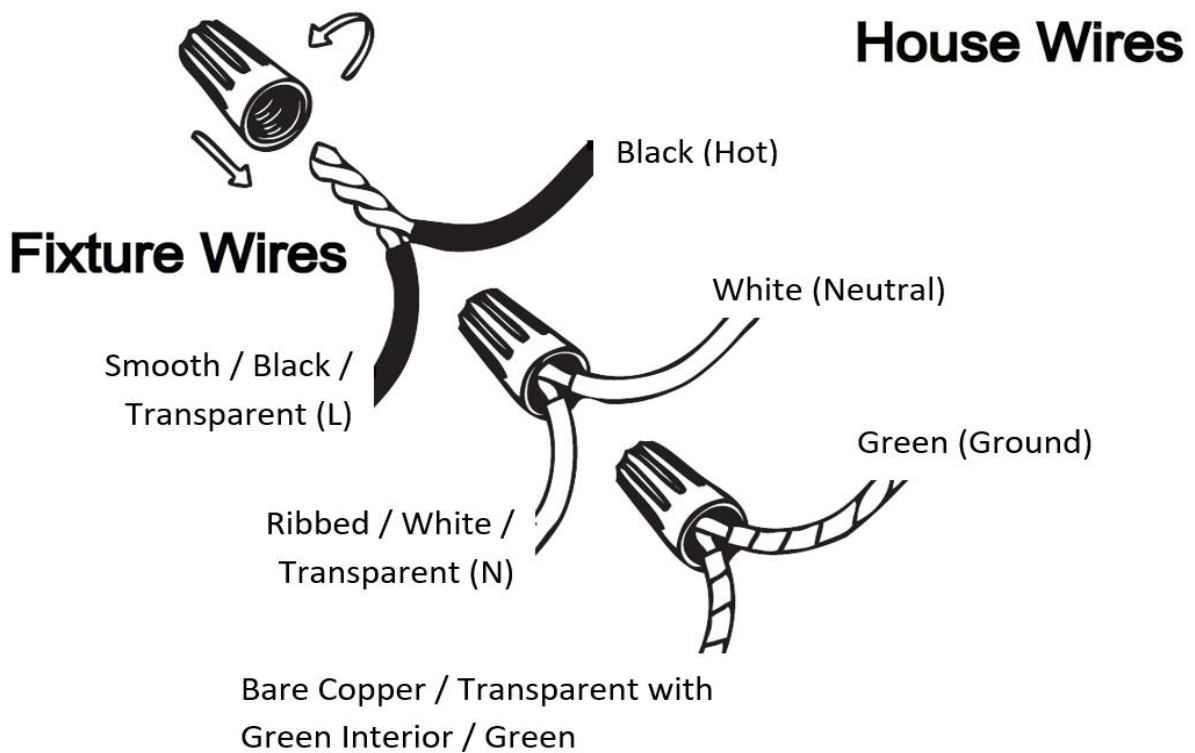

Item# SML429132-3K-BK

Specifications

Category: Vanity Light	Finish: Black
Fixture Dimension: 23.82"W x 1.46"D x 4.72"H	Overall Height: 4.72"
Chain/Rod Length: N/A	Wire Length: 6".
Bulb: Integrated LED - 3000K - 1600 Lumen*	Maximum Wattage per Bulb: 18W
Voltage: 120V	Fixture Weight: 0.6 Kg (1.32 Lbs)
Location Rating: Suitable for Damp Locations	Safety Certification: CETL

Wire Connections

ATTENTION

FIXTURE INSTALLATION MUST BE DONE BY A LICENSED ELECTRICIAN

SHUT OFF POWER SUPPLY AT FUSE OR CIRCUIT BREAKER

USE ONLY THE SPECIFIED BULBS AND DO NOT EXCEED THE MAXIMUM WATTAGE

Use standard wire connectors to make all wire connections

Twist connectors until wires are tightly joined

Wrap each connection with approved electrical tape and carefully stuff all the connected wires into outlet box

Assembly Instructions

Item# SML429132-3K-BK