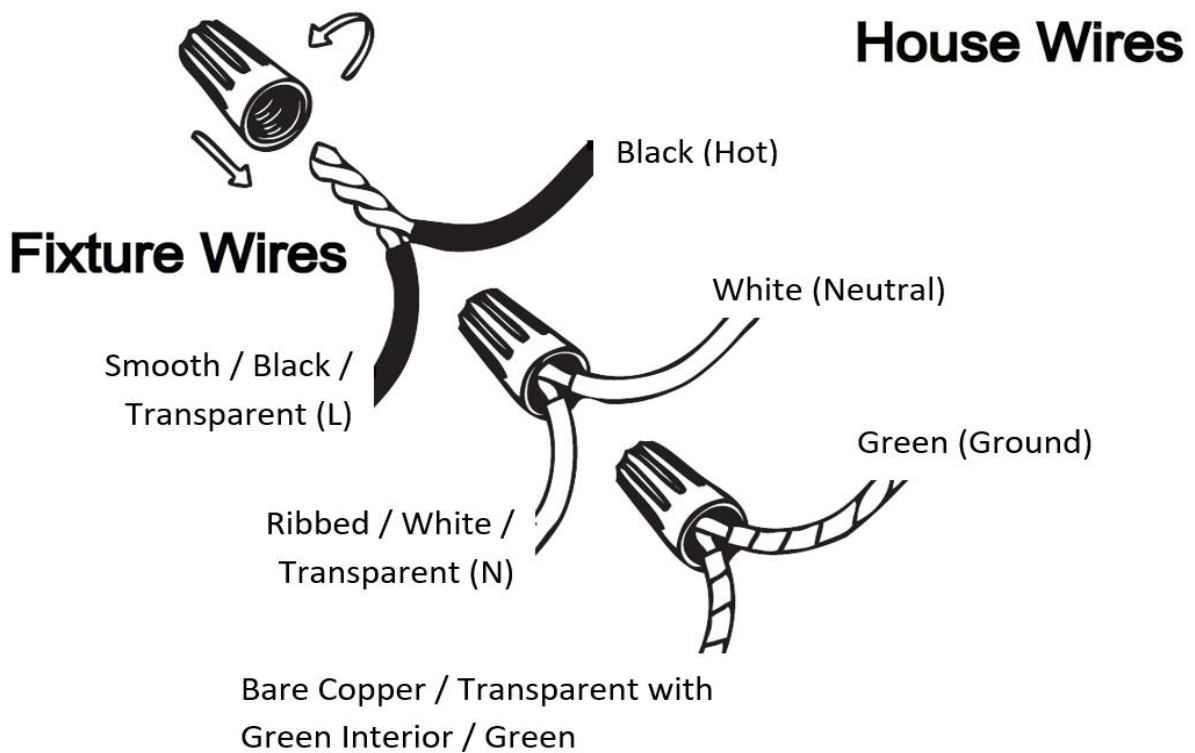

Item# SML429131-3K-GD

Specifications

Category: Vanity Light	Finish: Gold
Fixture Dimension: 35.63"W x 1.46"D x 4.72"H	Overall Height: 4.72"
Chain/Rod Length: N/A	Wire Length: 6".
Bulb: Integrated LED - 3000K - 1920 Lumen*	Maximum Wattage per Bulb: 24W
Voltage: 120V	Fixture Weight: 0.7 Kg (1.54 Lbs)
Location Rating: Suitable for Damp Locations	Safety Certification: CETL

Wire Connections

ATTENTION

FIXTURE INSTALLATION MUST BE DONE BY A LICENSED ELECTRICIAN

SHUT OFF POWER SUPPLY AT FUSE OR CIRCUIT BREAKER

USE ONLY THE SPECIFIED BULBS AND DO NOT EXCEED THE MAXIMUM WATTAGE

Use standard wire connectors to make all wire connections

Twist connectors until wires are tightly joined

Wrap each connection with approved electrical tape and carefully stuff all the connected wires into outlet box

Assembly Instructions

Item# SML429131-3K-GD