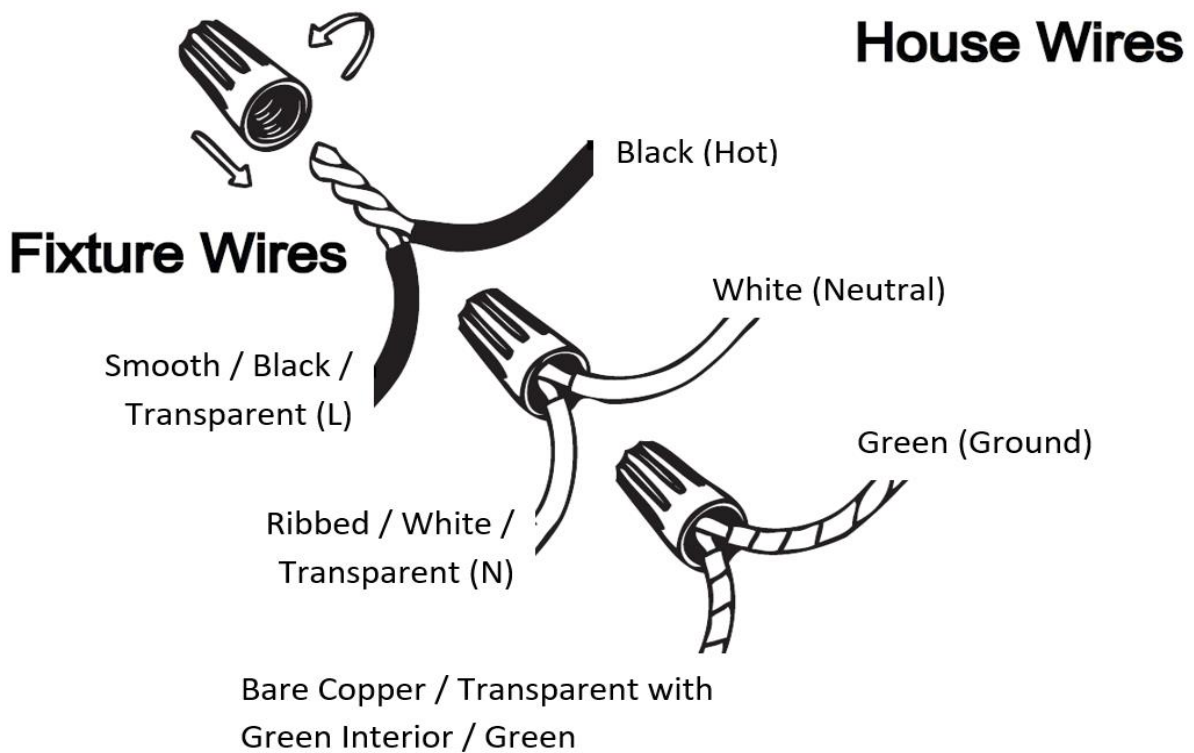

**Item# SML429131-3K-CH**

**Specifications**

Category: Vanity Light	Finish: Chrome
Fixture Dimension: 35.63"W x 1.46"D x 4.72"H	Overall Height: 4.72"
Chain/Rod Length: N/A	Wire Length: 6".
Bulb: Integrated LED - 3000K - 1920 Lumen*	Maximum Wattage per Bulb: 24W
Voltage: 120V	Fixture Weight: 0.7 Kg (1.54 Lbs)
Location Rating: Suitable for Damp Locations	Safety Certification: CETL

## Wire Connections

### ATTENTION

FIXTURE INSTALLATION MUST BE DONE BY A LICENSED ELECTRICIAN

SHUT OFF POWER SUPPLY AT FUSE OR CIRCUIT BREAKER

USE ONLY THE SPECIFIED BULBS AND DO NOT EXCEED THE MAXIMUM WATTAGE

Use standard wire connectors to make all wire connections

Twist connectors until wires are tightly joined

Wrap each connection with approved electrical tape and carefully stuff all the connected wires into outlet box