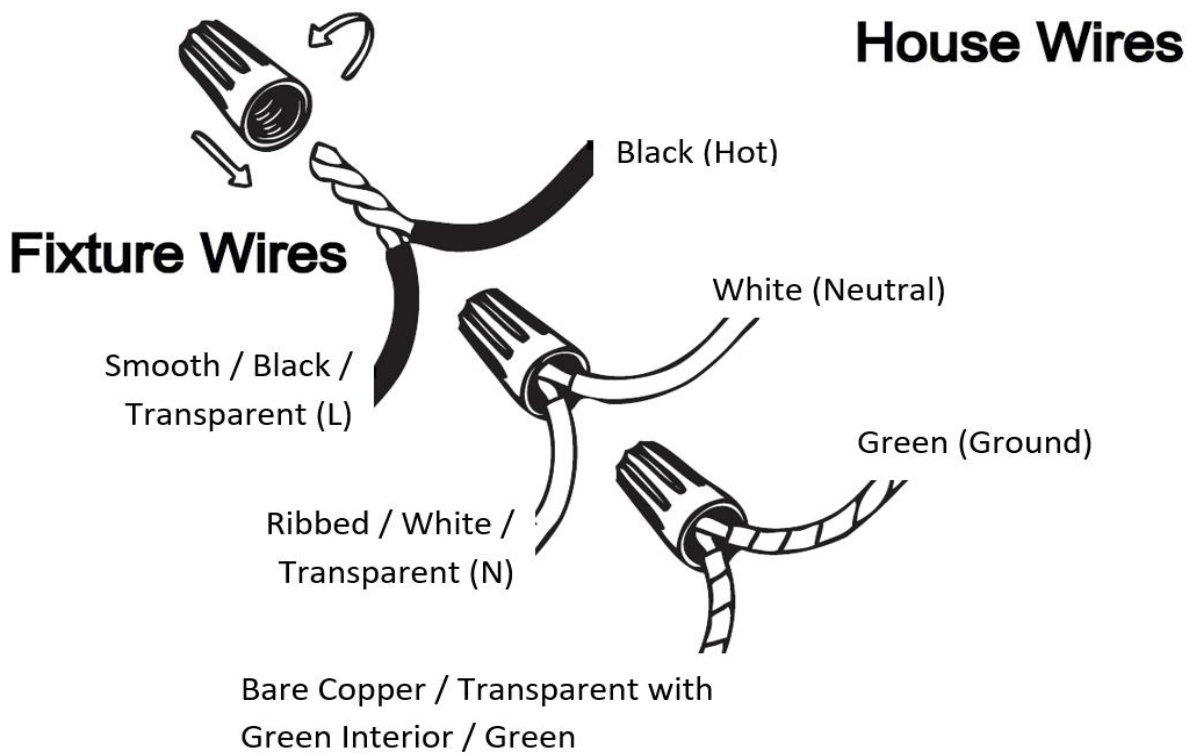

Item# SML429130-3K-GD

Specifications

Category: Vanity Light	Finish: Gold
Fixture Dimension: 23.82"W x 1.46"D x 4.72"H	Overall Height: 4.72"
Chain/Rod Length: N/A	Wire Length: 6".
Bulb: Integrated LED - 3000K - 1600 Lumen*	Maximum Wattage per Bulb: 18W
Voltage: 120V	Fixture Weight: 0.6 Kg (1.32 Lbs)
Location Rating: Suitable for Damp Locations	Safety Certification: CETL

Wire Connections

ATTENTION

FIXTURE INSTALLATION MUST BE DONE BY A LICENSED ELECTRICIAN

SHUT OFF POWER SUPPLY AT FUSE OR CIRCUIT BREAKER

USE ONLY THE SPECIFIED BULBS AND DO NOT EXCEED THE MAXIMUM WATTAGE

Use standard wire connectors to make all wire connections

Twist connectors until wires are tightly joined

Wrap each connection with approved electrical tape and carefully stuff all the connected wires into outlet box

Assembly Instructions

Item# SML429130-3K-GD