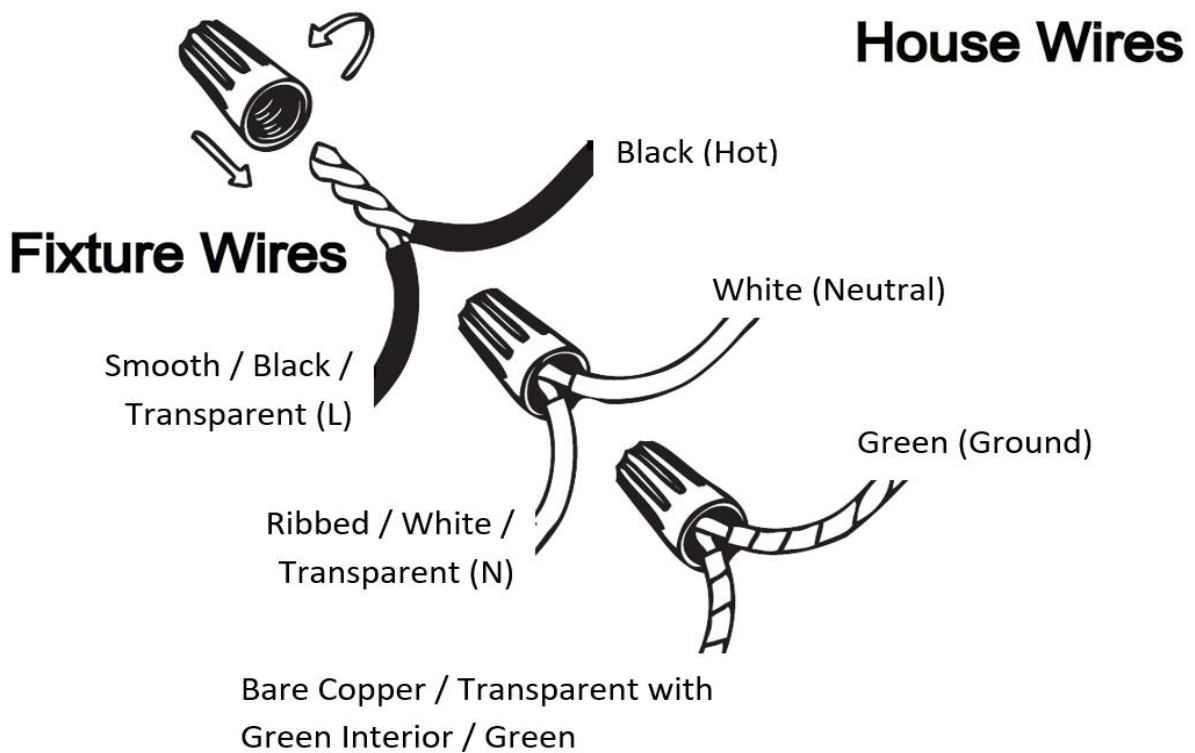

Item# SML429130-3K-CH

Specifications

Category: Vanity Light	Finish: Chrome
Fixture Dimension: 23.82"W x 1.46"D x 4.72"H	Overall Height: 4.72"
Chain/Rod Length: N/A	Wire Length: 6".
Bulb: Integrated LED - 3000K - 1600 Lumen*	Maximum Wattage per Bulb: 18W
Voltage: 120V	Fixture Weight: 0.6 Kg (1.32 Lbs)
Location Rating: Suitable for Damp Locations	Safety Certification: CETL

Wire Connections

ATTENTION

FIXTURE INSTALLATION MUST BE DONE BY A LICENSED ELECTRICIAN

SHUT OFF POWER SUPPLY AT FUSE OR CIRCUIT BREAKER

USE ONLY THE SPECIFIED BULBS AND DO NOT EXCEED THE MAXIMUM WATTAGE

Use standard wire connectors to make all wire connections

Twist connectors until wires are tightly joined

Wrap each connection with approved electrical tape and carefully stuff all the connected wires into outlet box

Assembly Instructions

Item# SML429130-3K-CH