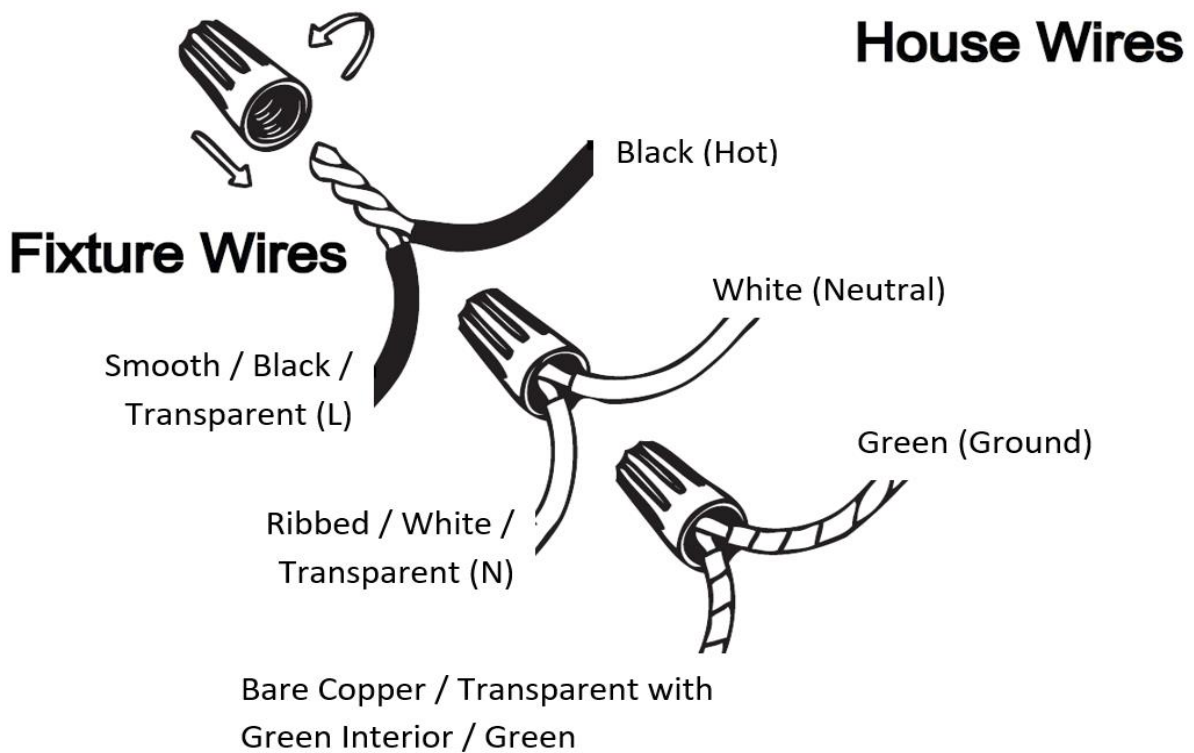

Item# SML429130-3K-BK

Specifications

Category: Vanity Light	Finish: Black
Fixture Dimension: 23.82"W x 1.46"D x 4.72"H	Overall Height: 4.72"
Chain/Rod Length: N/A	Wire Length: 6".
Bulb: Integrated LED - 3000K - 1600 Lumen*	Maximum Wattage per Bulb: 18W
Voltage: 120V	Fixture Weight: 0.6 Kg (1.32 Lbs)
Location Rating: Suitable for Damp Locations	Safety Certification: CETL

Wire Connections

ATTENTION

FIXTURE INSTALLATION MUST BE DONE BY A LICENSED ELECTRICIAN

SHUT OFF POWER SUPPLY AT FUSE OR CIRCUIT BREAKER

USE ONLY THE SPECIFIED BULBS AND DO NOT EXCEED THE MAXIMUM WATTAGE

Use standard wire connectors to make all wire connections

Twist connectors until wires are tightly joined

Wrap each connection with approved electrical tape and carefully stuff all the connected wires into outlet box

Assembly Instructions

Item# SML429130-3K-BK