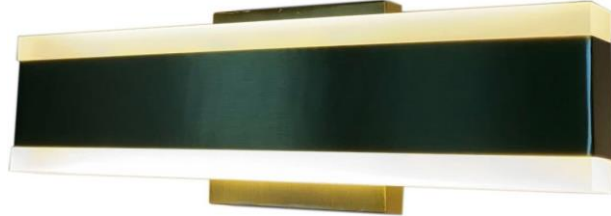

Item# SML429129-3K-GD

Specifications

Category: Vanity Light	Finish: Gold
Fixture Dimension: 14"W x 2.5"D x 4.5"H	Overall Height: 4.5"
Chain/Rod Length: N/A	Wire Length: 6".
Bulb: Integrated LED - 3000K - 1774 Lumen*	Maximum Wattage per Bulb: 30W
Voltage: 120V	Fixture Weight: 1.5 Kg (3.3 Lbs)
Location Rating: Suitable for Damp Locations	Safety Certification: CETL