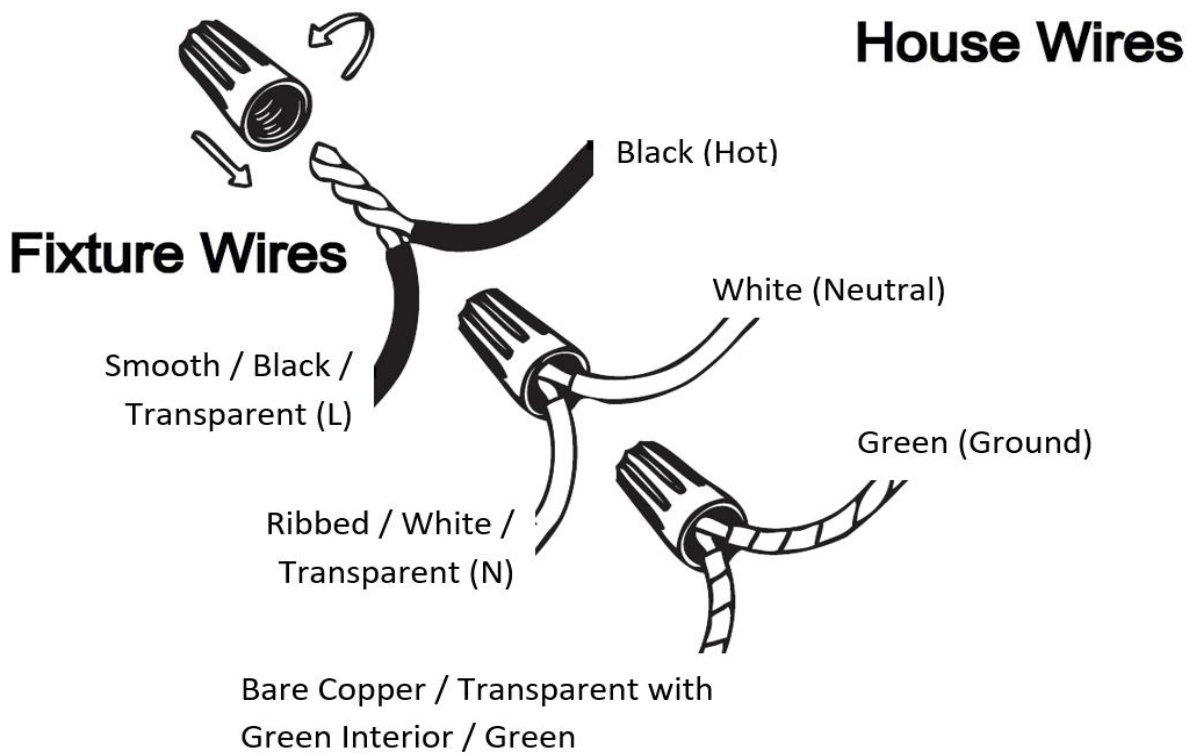

Item# SML429129-3K-GD

Specifications

Category: Vanity Light	Finish: Gold
Fixture Dimension: 14"W x 2.5"D x 4.5"H	Overall Height: 4.5"
Chain/Rod Length: N/A	Wire Length: 6".
Bulb: Integrated LED - 3000K - 1774 Lumen*	Maximum Wattage per Bulb: 30W
Voltage: 120V	Fixture Weight: 1.5 Kg (3.3 Lbs)
Location Rating: Suitable for Damp Locations	Safety Certification: CETL

Wire Connections

ATTENTION

FIXTURE INSTALLATION MUST BE DONE BY A LICENSED ELECTRICIAN

SHUT OFF POWER SUPPLY AT FUSE OR CIRCUIT BREAKER

USE ONLY THE SPECIFIED BULBS AND DO NOT EXCEED THE MAXIMUM WATTAGE

Use standard wire connectors to make all wire connections

Twist connectors until wires are tightly joined

Wrap each connection with approved electrical tape and carefully stuff all the connected wires into outlet box

Assembly Instructions

Item# SML429129-3K-GD