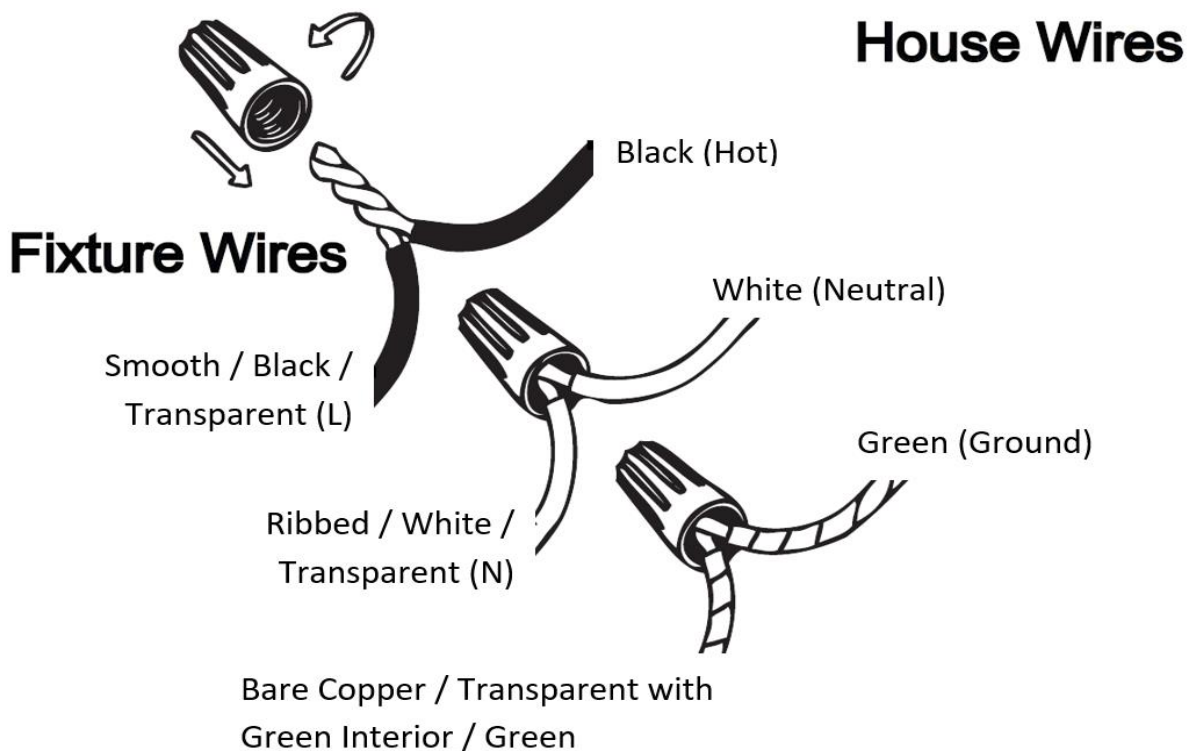

Wire Connections

ATTENTION

FIXTURE INSTALLATION MUST BE DONE BY A LICENSED ELECTRICIAN

SHUT OFF POWER SUPPLY AT FUSE OR CIRCUIT BREAKER

USE ONLY THE SPECIFIED BULBS AND DO NOT EXCEED THE MAXIMUM WATTAGE

Use standard wire connectors to make all wire connections

Twist connectors until wires are tightly joined

Wrap each connection with approved electrical tape and carefully stuff all the connected wires into outlet box