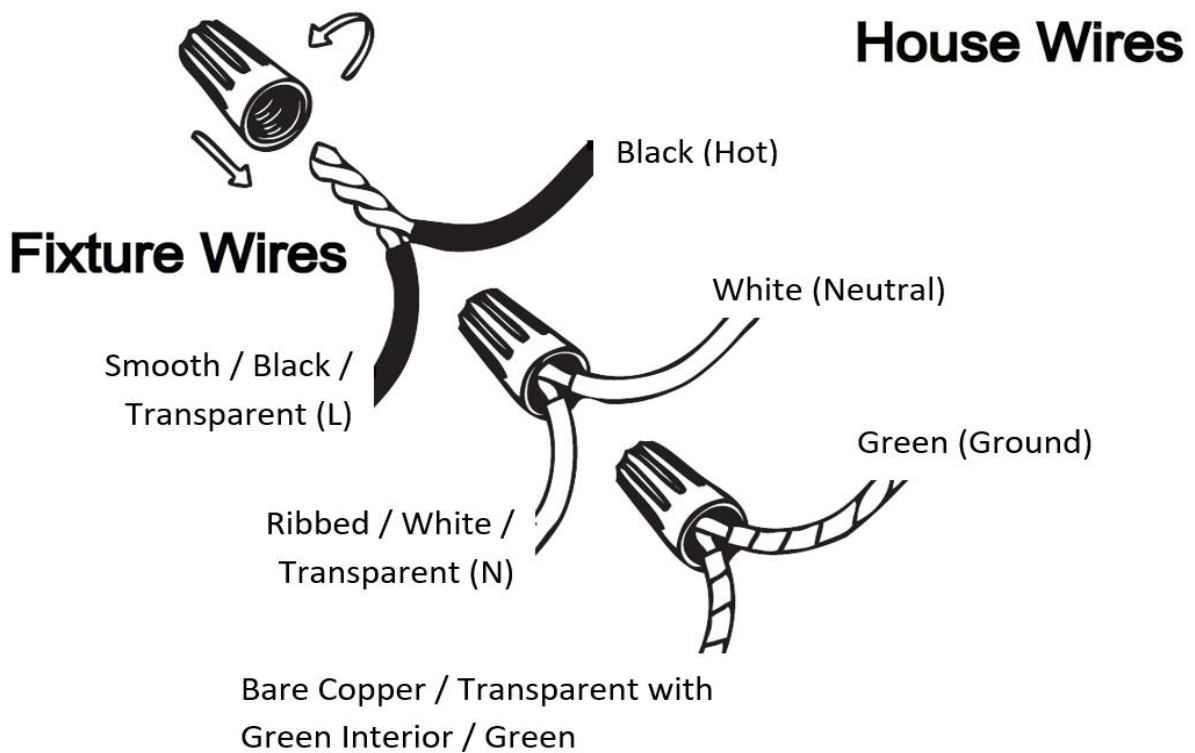

Item# SML429128-4K-CH

Specifications

Category: Flush Mount	Finish: Chrome
Fixture Dimension: 24"W x 2.5"D x 4.5"H	Overall Height: 4.5"
Chain/Rod Length: N/A	Wire Length: 6".
Bulb: Integrated LED - 3000K - 3021 Lumen*	Maximum Wattage per Bulb: 50W
Voltage: 120V	Fixture Weight: 2.5 Kg (5.5 Lbs)
Location Rating: Suitable for Damp Locations	Safety Certification: CETL

Wire Connections

ATTENTION

FIXTURE INSTALLATION MUST BE DONE BY A LICENSED ELECTRICIAN

SHUT OFF POWER SUPPLY AT FUSE OR CIRCUIT BREAKER

USE ONLY THE SPECIFIED BULBS AND DO NOT EXCEED THE MAXIMUM WATTAGE

Use standard wire connectors to make all wire connections

Twist connectors until wires are tightly joined

Wrap each connection with approved electrical tape and carefully stuff all the connected wires into outlet box

Assembly Instructions

Item# SML429128-4K-CH