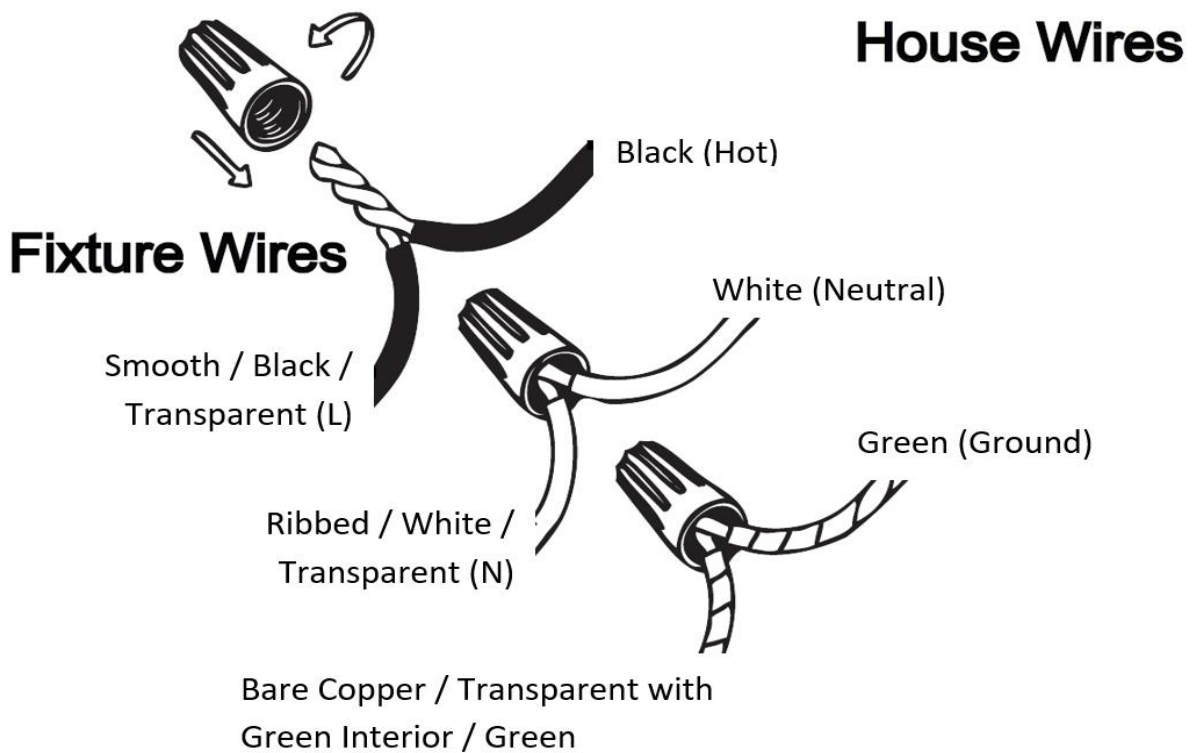

Item# SML429128-3K-GD

Specifications

Category: Vanity Light	Finish: Gold
Fixture Dimension: 24"W x 2.5"D x 4.5"H	Overall Height: 4.5"
Chain/Rod Length: N/A	Wire Length: 6".
Bulb: Integrated LED - 3000K - 3021 Lumen*	Maximum Wattage per Bulb: 50W
Voltage: 120V	Fixture Weight: 2.5 Kg (5.5 Lbs)
Location Rating: Suitable for Damp Locations	Safety Certification: CETL

Wire Connections

ATTENTION

FIXTURE INSTALLATION MUST BE DONE BY A LICENSED ELECTRICIAN

SHUT OFF POWER SUPPLY AT FUSE OR CIRCUIT BREAKER

USE ONLY THE SPECIFIED BULBS AND DO NOT EXCEED THE MAXIMUM WATTAGE

Use standard wire connectors to make all wire connections

Twist connectors until wires are tightly joined

Wrap each connection with approved electrical tape and carefully stuff all the connected wires into outlet box

Assembly Instructions

Item# SML429128-3K-GD