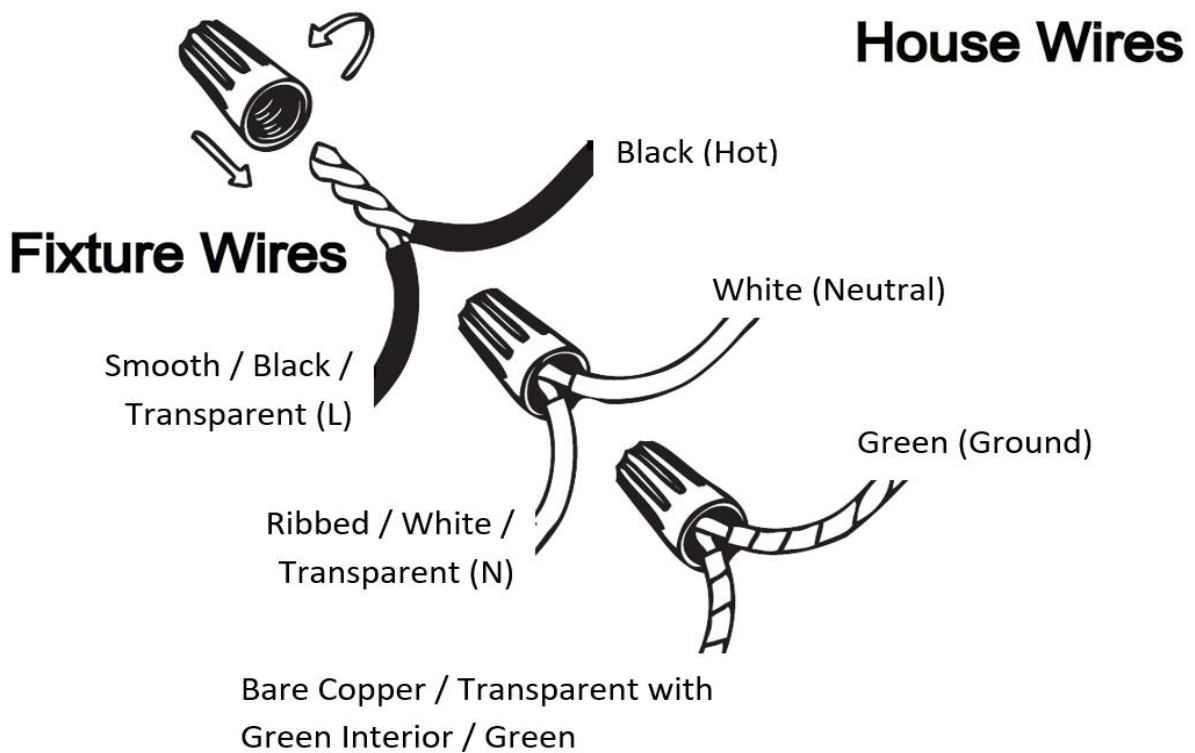

Item# SML429127-4K-CH

Specifications

Category: Vanity Light	Finish: Chrome
Fixture Dimension: 36"W x 2.5"D x 4.5"H	Overall Height: 4.5"
Chain/Rod Length: N/A	Wire Length: 6".
Bulb: Integrated LED - 3000K - 4287 Lumen*	Maximum Wattage per Bulb: 70W
Voltage: 120V	Fixture Weight: 3.6 Kg (7.9 Lbs)
Location Rating: Suitable for damp locations	Safety Certification: CETL

* Compatible Dimmers:

Lutron SCL-153P, Lutron TGCL-153P, Lutron MACL-153M, Lutron PD-6WCL RE, Lutron DV-603P, Lutron AY-600P

Wire Connections

ATTENTION

FIXTURE INSTALLATION MUST BE DONE BY A LICENSED ELECTRICIAN

SHUT OFF POWER SUPPLY AT FUSE OR CIRCUIT BREAKER

USE ONLY THE SPECIFIED BULBS AND DO NOT EXCEED THE MAXIMUM WATTAGE

Use standard wire connectors to make all wire connections

Twist connectors until wires are tightly joined

Wrap each connection with approved electrical tape and carefully stuff all the connected wires into outlet box

Assembly Instructions

Item# SML429127-4K-CH