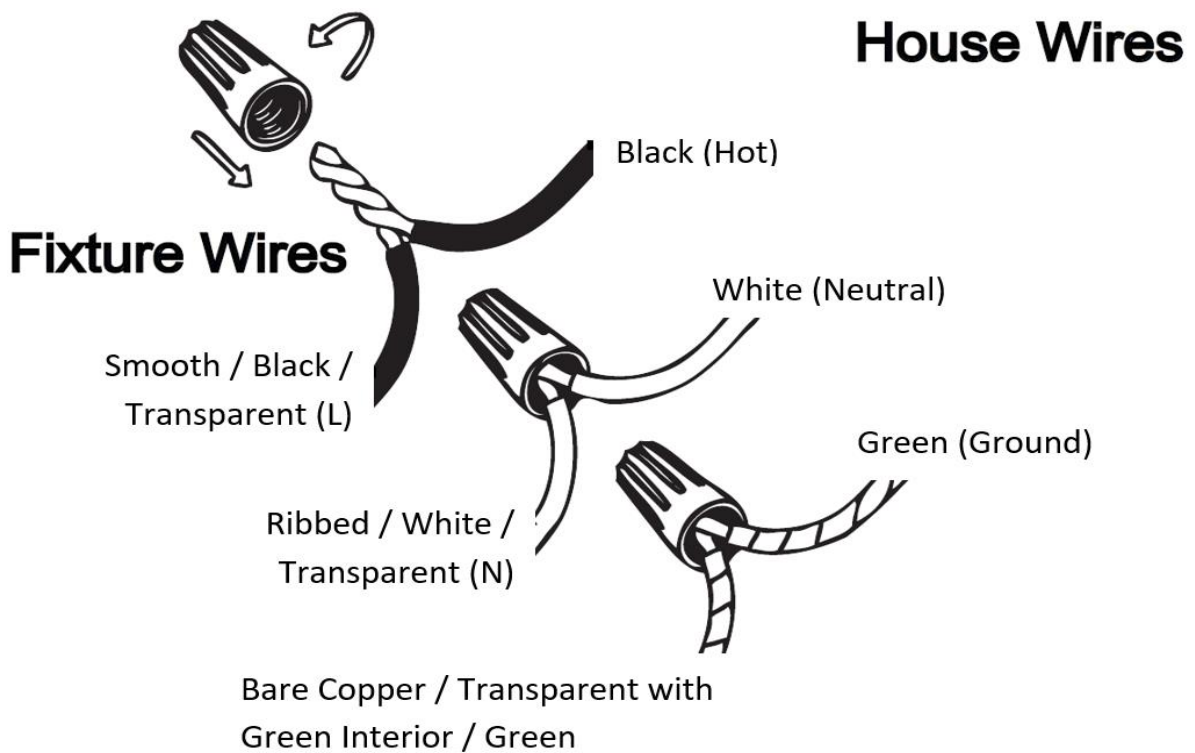

Item# SML429127-3K-GD

Specifications

Category: Flush Mount	Finish: Gold
Fixture Dimension: 36"W x 2.5"D x 4.5"H	Overall Height: 4.5"
Chain/Rod Length: N/A	Wire Length: 6".
Bulb: Integrated LED - 3000K - 4287 Lumen*	Maximum Wattage per Bulb: 70W
Voltage: 120V	Fixture Weight: 3.6 Kg (7.9 Lbs)
Location Rating: Suitable for Damp Locations	Safety Certification: CETL

Wire Connections

ATTENTION

FIXTURE INSTALLATION MUST BE DONE BY A LICENSED ELECTRICIAN

SHUT OFF POWER SUPPLY AT FUSE OR CIRCUIT BREAKER

USE ONLY THE SPECIFIED BULBS AND DO NOT EXCEED THE MAXIMUM WATTAGE

Use standard wire connectors to make all wire connections

Twist connectors until wires are tightly joined

Wrap each connection with approved electrical tape and carefully stuff all the connected wires into outlet box

Assembly Instructions

Item# SML429127-3K-GD